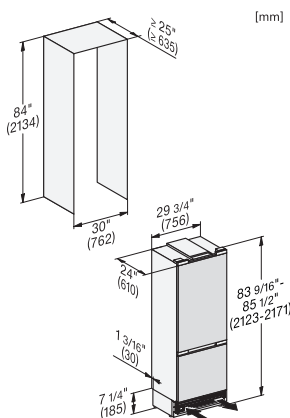

KFMC3632R+L, KFMC3836R+L, KFMC3834R+L, MasterCool III, integration, panel ready