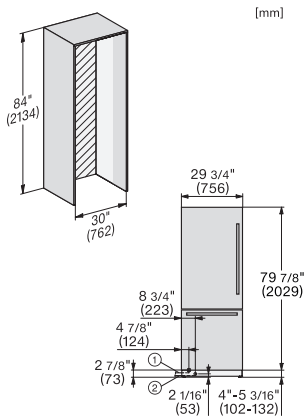

KFMC 3632 L

MasterCool™ fridge-freezer

MasterFresh Pro | AirClean system | IceMaker | M Touch Pro | ColdSteel

KFMC3632R+L, KFMC3836R+L, MasterCool III, stainless steel frame, stainless steel front, installation

View from the front, 1. Mains connection cable, L = 3000 mm (118 inch), 2. Water connection L = 1800 mm (70 inch)