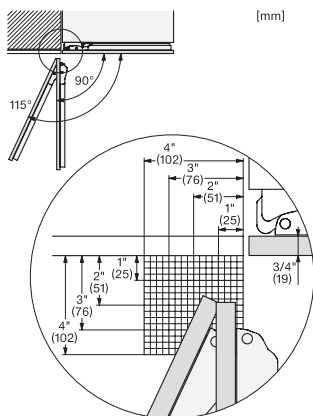

KFMC3632R+L, KFMC3642R+L, KFMC3836R+L, KFMC3834R+L, KFMC3858FD, MasterCool III, hinge clearance, installation