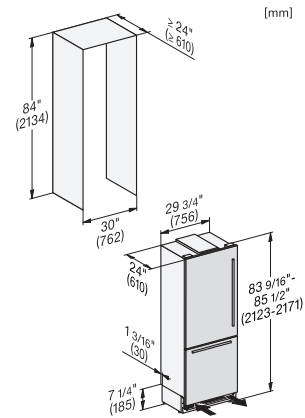

View from the front, 1. Mains connection cable, L = 3000 mm (118 inch), 2. Water connection L = 1800 mm (70 inch)

KFMC3632R+L, KFMC3836R+L, KFMC3834R+L, MasterCool III, installation, panel ready

Information for KFMC 3632 L + R, KFMC 3836 L + R (US/CD) only, View from the front, 1. Mains connection cable, L = 3000 mm (118 inch), 2. Water connection L = 1800 mm (70 inch), Information for KFMC 3834 L + R (EU), 1. Mains connection cable, L = 3000 mm, 2. Water connection L = 18mm mm