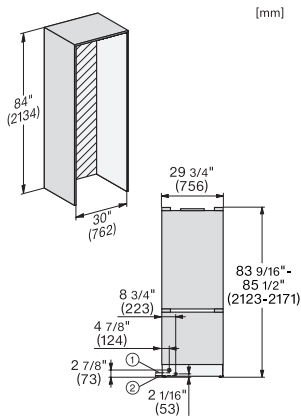

View from the front, 1. Mains connection cable, L = 3000 mm (118 inch), 2. Water connection L = 1800 mm (70 inch)

KFMC3632R+L, KFMC3836R+L, KFMC3834R+L, MasterCool III, installation, panel ready

Information for KFMC 3632 L + R, KFMC 3836 L + R (US/CD) only, View from the front, 1. Mains connection cable, L = 3000 mm (118 inch), 2. Water connection L = 1800 mm (70 inch), Information for KFMC 3834 L + R (EU), 1. Mains connection cable, L = 3000 mm, 2. Water connection L = 18mm mm