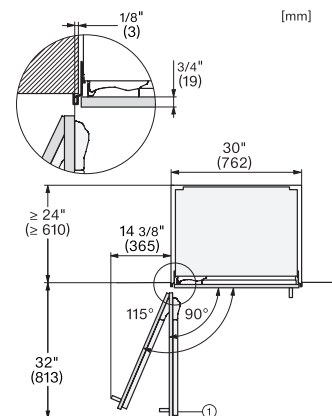

KFMC3632R+L, KFMC3642R+L, KFMC3836R+L, KFMC3834R+L, KFMC3858FD, MasterCool III, Side-view bottom, installation

KFMC3632R+L, KFMC3836R+L, MasterCool III, stainless steel frame, with stainless steel front, top view