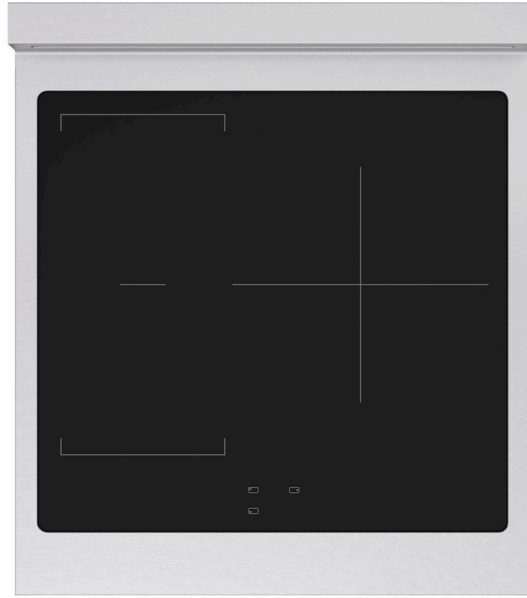

POWER / RATINGS

Amps	50A
Voltage	120/240V

CERTIFICATIONS

ETL Listed

ZLINE Autograph Edition 24 in. 3.2 cu. ft. Paramount Induction Range with 3 Element Cooktop and Electric Convection Oven in Satin Stainless Steel with Matte Black Accents (SINRSZ-24-MB)

ZLINE
ATTAINABLE LUXURY™

SPECIFICATIONS IN-DEPTH

GENERAL PROPERTIES

SKU	SINRSZ-24-MB
Finish	Satin Stainless Steel
Control Type	Manual Front Control
Convection	Yes
Fuel Type	Convection Electric Oven- Induction Cooktop
Mount Type	Free Standing
Number of Racks	2
Oven Lighting	Halogen
Self-Clean	No
Timer	No
Total Wattage	7600