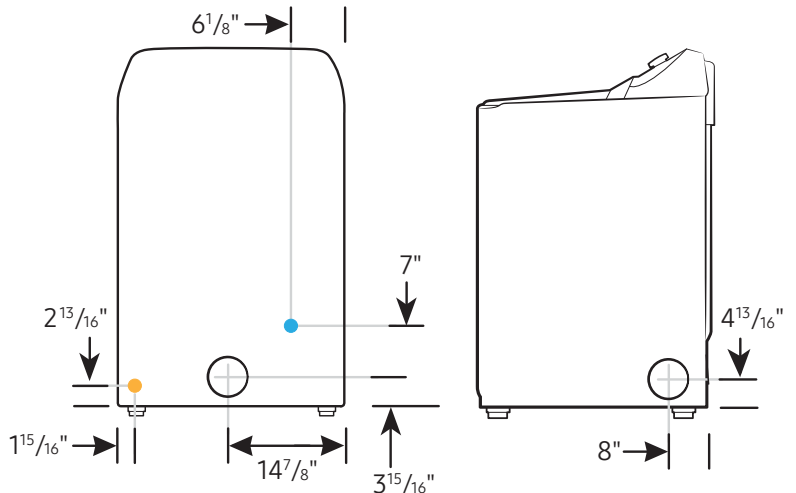

Dimensions: 27" x 44¹¹/₁₆" x 30¹/₄"
 Weight: 119.0 lbs

Shipping Dimensions & Weight (WxHxD)

Dimensions: 29⁹/₁₆" x 47⁹/₁₆" x 31³/₁₆"
 Weight: 125.7 lbs

Gas Dryer	Model #	UPC Code
White	DVG52A5500W	887276557816
Brushed Black	DVG52A5500V	887276557809
Champagne	DVG52A5500C	887276557793
Electric Dryer		
White	DVE52A5500W	887276557748
Brushed Black	DVE52A5500V	887276557731
Champagne	DVE52A5500C	887276557724
Matching Washer		
White	WA52A5500AW	887276751207
Brushed Black	WA52A5500AV	887276751191
Champagne	WA52A5500AC	887276751184
Optional Accessories		
Vent Kit	DV-2A	887276146416
Gas to Propane Converter Kit	LPKIT-4	887276352787

Samsung 7.4 cu. ft. Smart Gas Dryer with Steam Sanitize+

Dimensions

Required dimensions for installation:

Installation Specifications – Side-by-Side

If the washer and dryer are installed together or the dryer alone, the closet front must have two unobstructed air openings for a combined minimum total area of 72-inch². Your washer alone does not require a specific air opening.

Alcove or closet installation

Minimum clearance for closet and alcove installations:

Connection Dimensions

Back and Side View of Gas Dryer

LEGEND:

- Cold Water Connection
- Gas Connection

Actual color may vary. Design, specifications, and color availability are subject to change without notice. Non-metric weights and measurements are approximate.