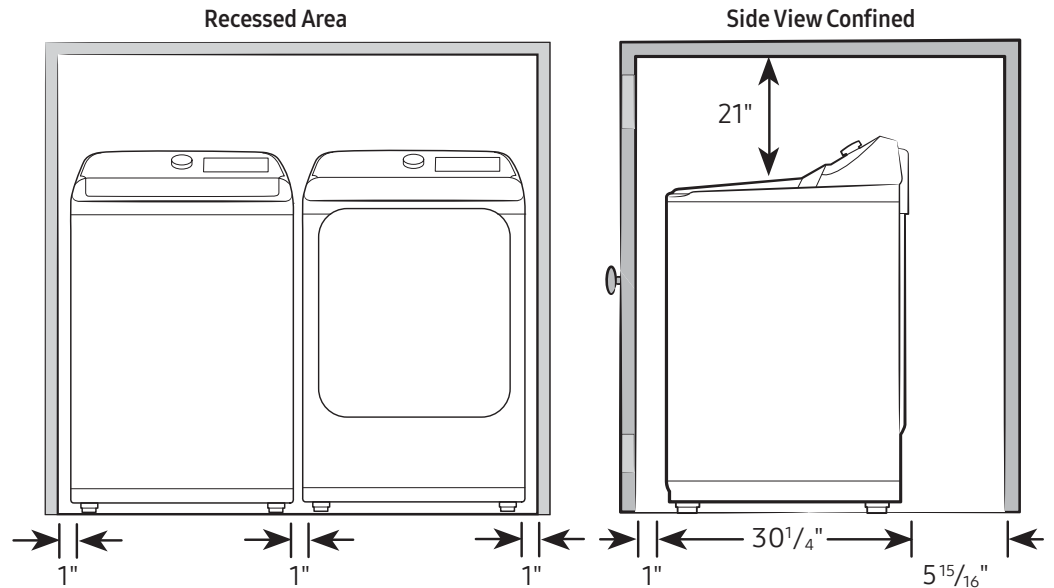

Samsung 7.4 cu. ft. Smart Gas Dryer with Steam Sanitize+

Dimensions

Required dimensions for installation:

Installation Specifications – Side-by-Side

If the washer and dryer are installed together or the dryer alone, the closet front must have two unobstructed air openings for a combined minimum total area of 72-inch². Your washer alone does not require a specific air opening.

Alcove or closet installation

Minimum clearance for closet and alcove installations:

Connection Dimensions

Back and Side View of Gas Dryer

LEGEND:

- Cold Water Connection
- Gas Connection

Actual color may vary. Design, specifications, and color availability are subject to change without notice. Non-metric weights and measurements are approximate.