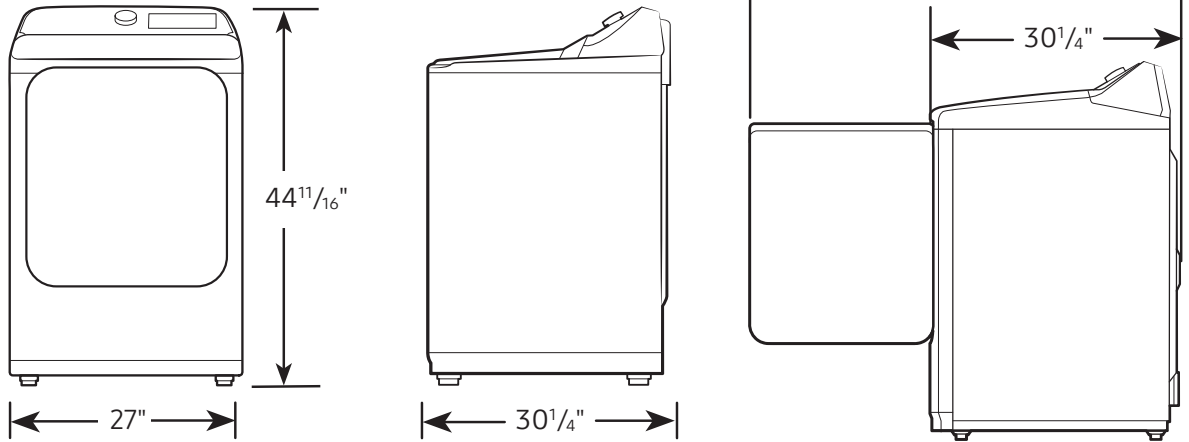

Samsung 7.4 cu. ft. Smart Gas Dryer with Steam Sanitize+

Dimensions

Required dimensions for installation:

Installation Specifications – Side-by-Side

If the washer and dryer are installed together or the dryer alone, the closet front must have two unobstructed air openings for a combined minimum total area of 72-inch². Your washer alone does not require a specific air opening.

Alcove or closet installation

Minimum clearance for closet and alcove installations: