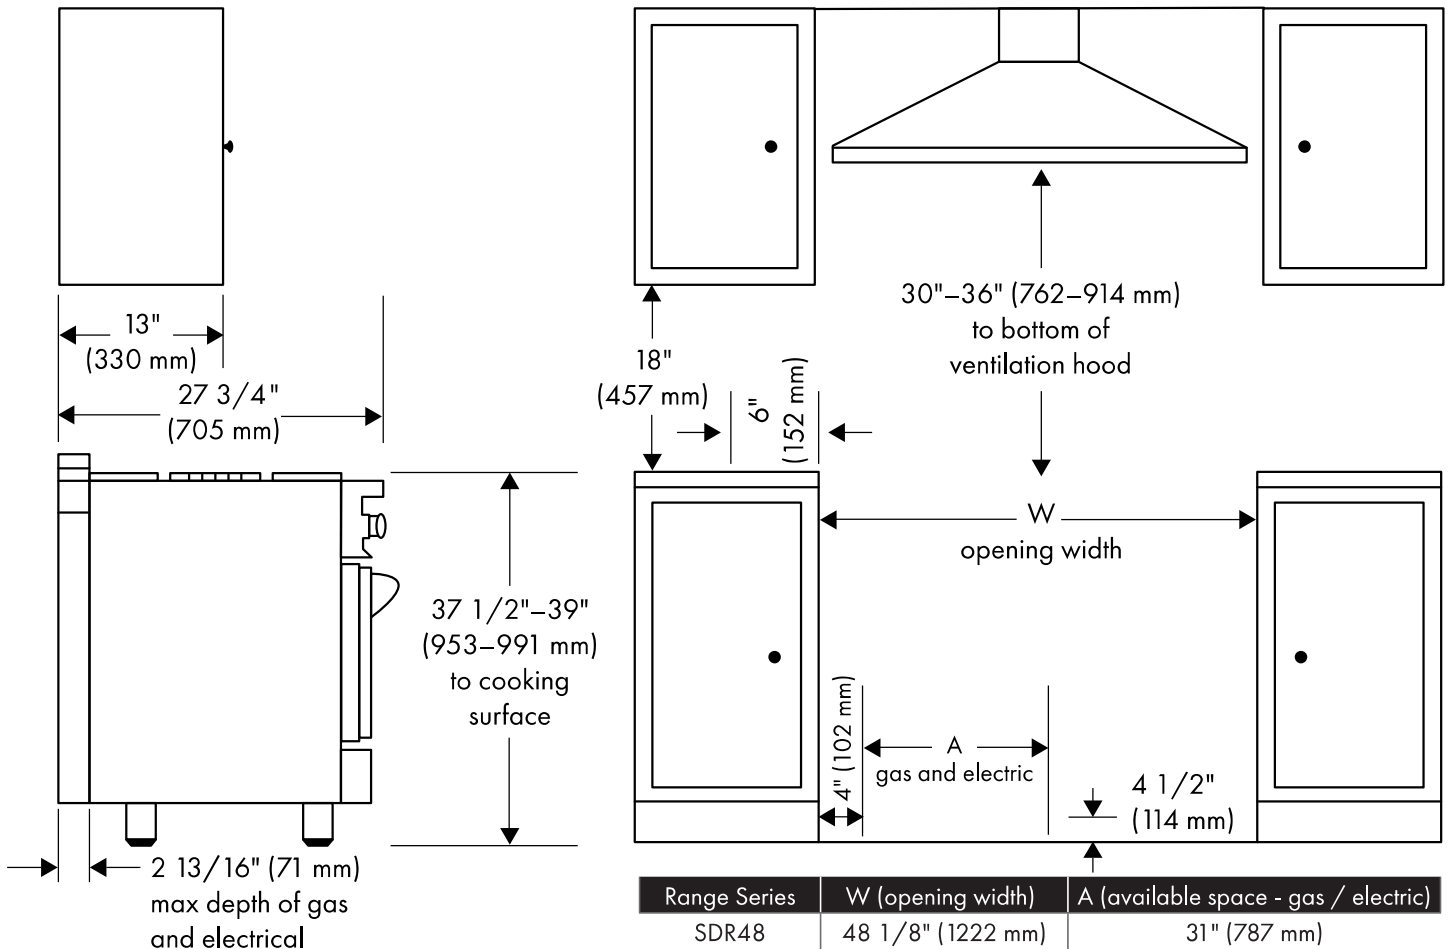

INSTALLATION RESOURCES

Installation / User Manual

[Click Here](#)