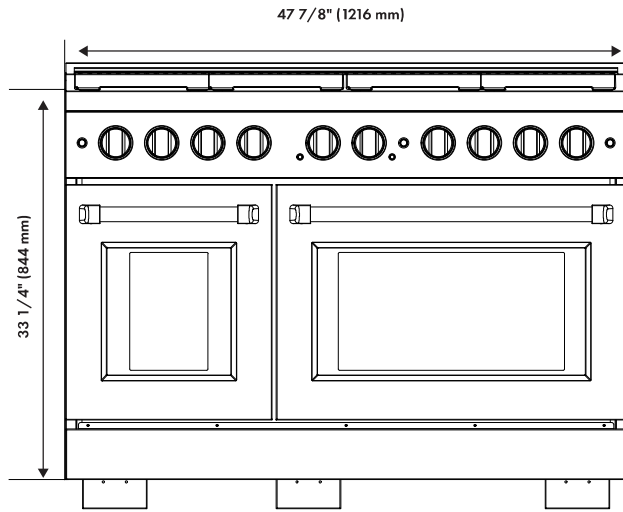

PARAMOUNT RANGE SERIES (SDR)

48 in. 6.7 cu. ft. Dual Fuel Range with 8 Burner Gas Cooktop and Electric Double Oven

ZLINE
ATTAINABLE LUXURY®

FRONT VIEW