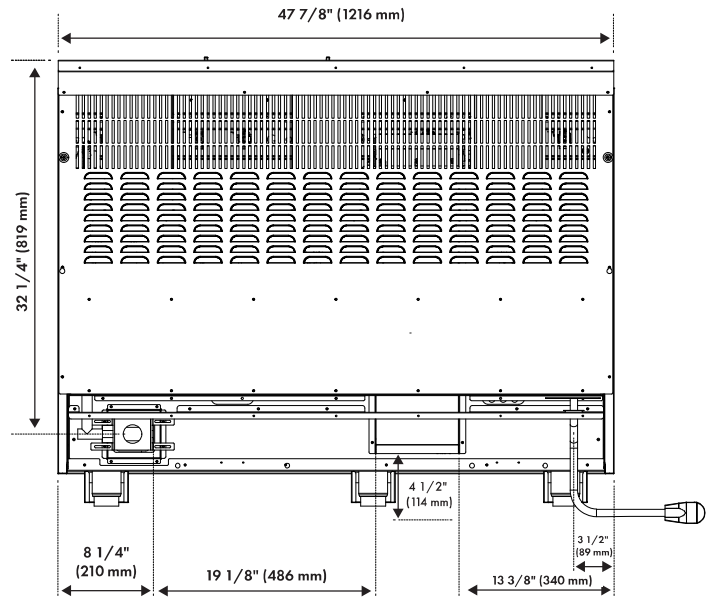

PARAMOUNT RANGE SERIES (SDR)

48 in. 6.7 cu. ft. Dual Fuel Range with 8 Burner Gas Cooktop and Electric Double Oven

ZLINE
ATTAINABLE LUXURY®

BACK VIEW

INSTALLATION RESOURCES

Installation / User Manual

[Click Here](#)