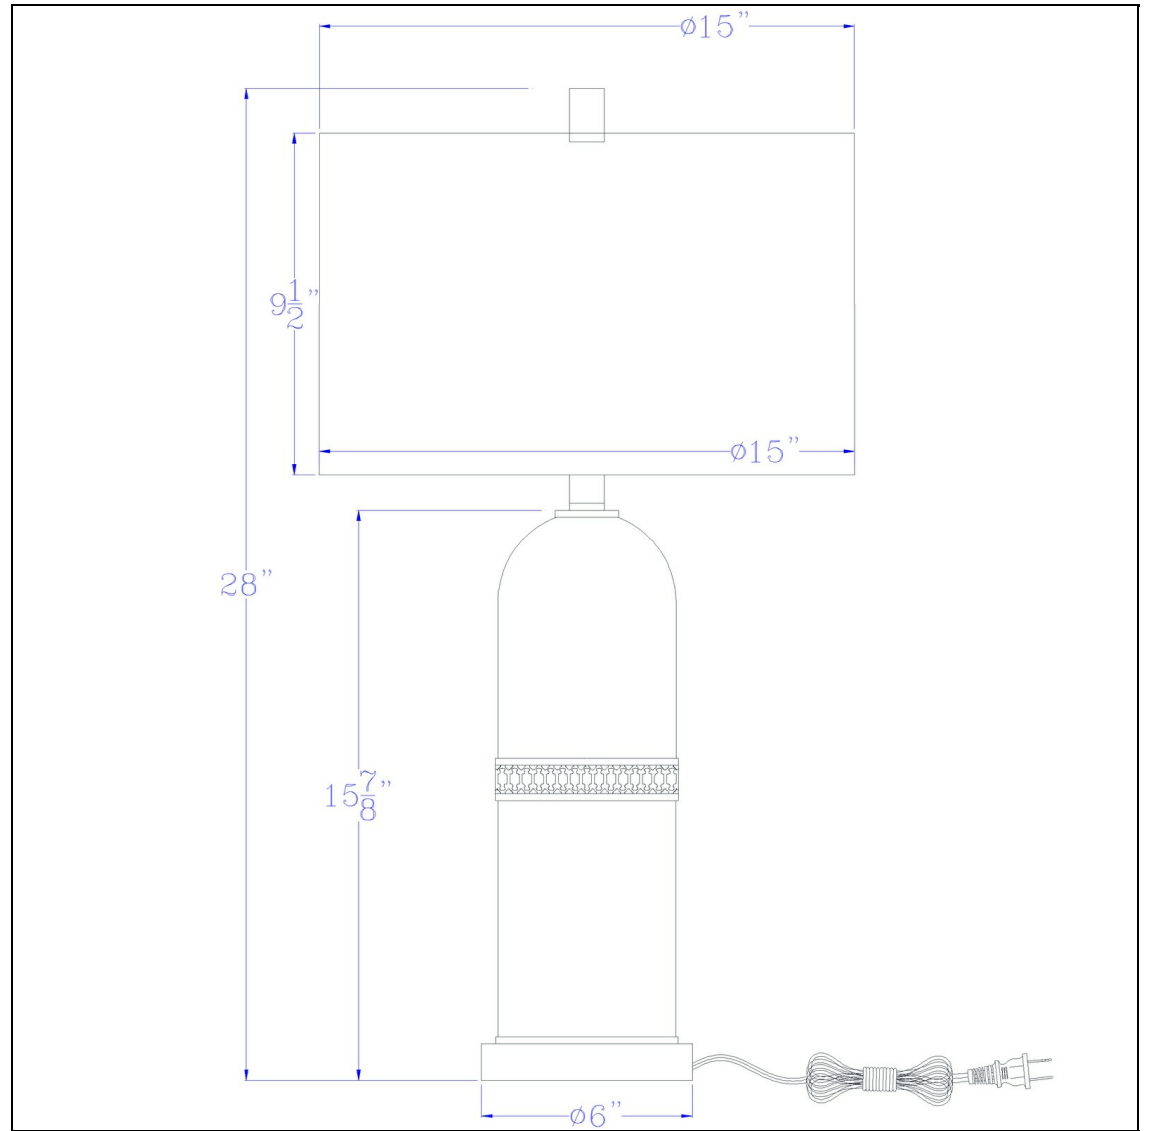

Product No. **BO-3153TB-2**

Description

Bullet Shaped Table Lamp  
Rotary Switch on Socket  
Durable Metal and Glass Construction  
Sold as a Pair  
Ships in One Carton  
Hardback Fabric Shade Included  
Circular Metal Platform Base  
Up light Direction  
Illuminate your space with this bullet shaped glass lamp. It features a clear glass body with antiq

Technical Specifications

|                         |                     |                            |                            |
|-------------------------|---------------------|----------------------------|----------------------------|
| <b>UPC</b>              | 020193067284        | <b>Shade Top1</b>          | 15.00                      |
| <b>Wattage</b>          | 150W X 2            | <b>Shade Bottom1</b>       | 15.00                      |
| <b>Switch Type</b>      | 3WAY                | <b>Shade Side</b>          | 9.50                       |
| <b>Bulb Base</b>        | E26                 | <b>Carton 1 Dimensions</b> | 25.00 x 16.00 x 16.00      |
| <b>Number of Lights</b> | 2                   | <b>Carton 2 Dimensions</b> | 0.00 x 0.00 x 16.00        |
| <b>Color</b>            | Antique Brass/Glass | <b>Package Dimensions</b>  | L: 16.00 W: 16.00 H: 25.00 |
| <b>Base Color</b>       | Antique Brass       |                            |                            |