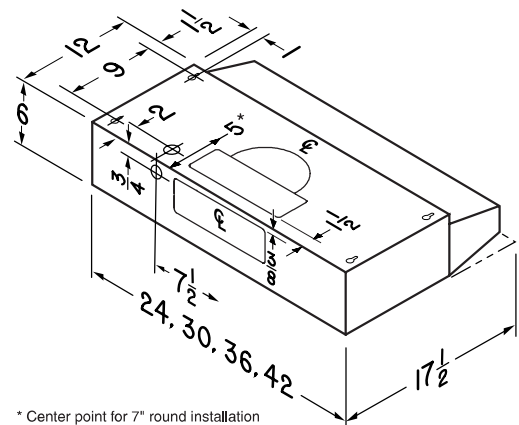

Unit shall be U.L. listed.

\* Center point for 7" round installation

Broan-NuTone LLC, 926 West State Street, Hartford, WI 53027 (1-800-637-1453)

REFERENCE	QTY.	REMARKS	Project
			Location
			Architect
			Engineer
			Contractor
			Submitted by Date