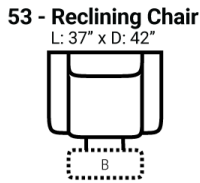

729

Body 1: Leather

All Power Items unless specified feature a Zero Gravity reclining mechanism which has been designed to suspend the body in a neutral position while simultaneously elevating the feet so they are in alignment with the heart, creating an almost weightless sensation allowing for deeper relaxation.

PIECES

Sofa Height: 43" Seat Height: 20" Seat Depth: 21" Arm Height: 26"

SOFAS

CHAIRS

SECTIONALS

Available Only In B-Featuring Power Adjustable Lumbar Support, Power Headrest & Power Recline

Please see Style 843 for Fabric Options

CONFIGURATIONS

Dimensions are approximate and subject to change.

Printed: 6/8/2025