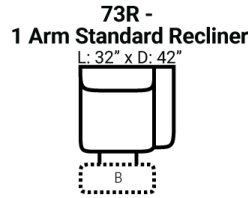

729

Body 1: Leather

All Power Items unless specified feature a Zero Gravity reclining mechanism which has been designed to suspend the body in a neutral position while simultaneously elevating the feet so they are in alignment with the heart, creating an almost weightless sensation allowing for deeper relaxation.

PIECES

Sofa Height: 43" Seat Height: 20" Seat Depth: 21" Arm Height: 26"

SOFAS

CHAIRS

SECTIONALS

Available Only In B-Featuring Power Adjustable Lumbar Support, Power Headrest & Power Recline

Please see Style 843 for Fabric Options

CONFIGURATIONS

Dimensions are approximate and subject to change.

Printed: 6/8/2025