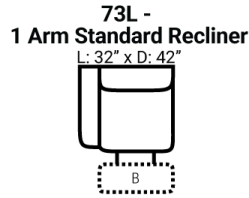

729

Body 1: Leather

All Power Items unless specified feature a Zero Gravity reclining mechanism which has been designed to suspend the body in a neutral position while simultaneously elevating the feet so they are in alignment with the heart, creating an almost weightless sensation allowing for deeper relaxation.

PIECES

Sofa Height: 43" Seat Height: 20" Seat Depth: 21" Arm Height: 26"

SOFAS

CHAIRS

SECTIONALS

Available Only In B-Featuring Power Adjustable Lumbar Support, Power Headrest & Power Recline

Please see Style 843 for Fabric Options

CONFIGURATIONS

Dimensions are approximate and subject to change.

Printed: 6/8/2025