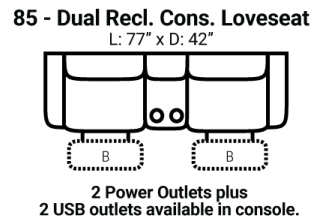

729

Body 1: Leather

All Power Items unless specified feature a Zero Gravity reclining mechanism which has been designed to suspend the body in a neutral position while simultaneously elevating the feet so they are in alignment with the heart, creating an almost weightless sensation allowing for deeper relaxation.

PIECES

Sofa Height: 43" Seat Height: 20" Seat Depth: 21" Arm Height: 26"

SOFAS

CHAIRS

SECTIONALS

Available Only In B-Featuring Power Adjustable Lumbar Support, Power Headrest & Power Recline

Please see Style 843 for Fabric Options