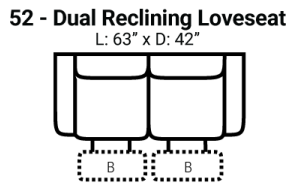

729

Body 1: Leather

All Power Items unless specified feature a Zero Gravity reclining mechanism which has been designed to suspend the body in a neutral position while simultaneously elevating the feet so they are in alignment with the heart, creating an almost weightless sensation allowing for deeper relaxation.

PIECES

Sofa Height: 43" Seat Height: 20" Seat Depth: 21" Arm Height: 26"

SOFAS

CHAIRS

SECTIONALS

Available Only In B-Featuring Power Adjustable Lumbar Support, Power Headrest & Power Recline

Please see Style 843 for Fabric Options