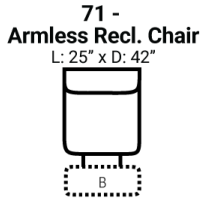

729

Body 1: Leather

All Power Items unless specified feature a Zero Gravity reclining mechanism which has been designed to suspend the body in a neutral position while simultaneously elevating the feet so they are in alignment with the heart, creating an almost weightless sensation allowing for deeper relaxation.

PIECES

Sofa Height: 43" Seat Height: 20" Seat Depth: 21" Arm Height: 26"

SOFAS

CHAIRS

SECTIONALS

Available Only In B-Featuring Power Adjustable Lumbar Support, Power Headrest & Power Recline

Please see Style 843 for Fabric Options