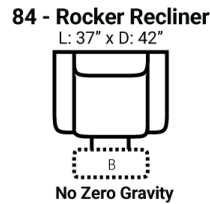

729

Body 1: Leather

All Power Items unless specified feature a Zero Gravity reclining mechanism which has been designed to suspend the body in a neutral position while simultaneously elevating the feet so they are in alignment with the heart, creating an almost weightless sensation allowing for deeper relaxation.

PIECES

Sofa Height: 43" Seat Height: 20" Seat Depth: 21" Arm Height: 26"

SOFAS

CHAIRS

SECTIONALS

Available Only In B-Featuring Power Adjustable Lumbar Support, Power Headrest & Power Recline

Please see Style 843 for Fabric Options