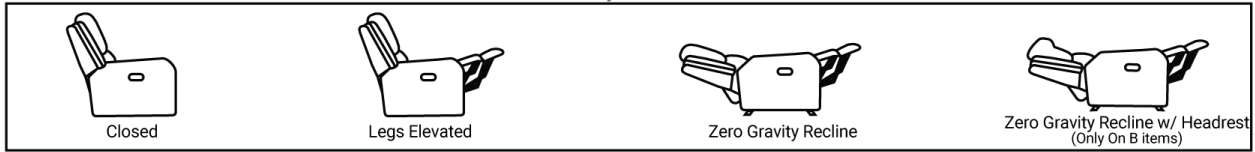

729

Body 1: Leather

All Power Items unless specified feature a Zero Gravity reclining mechanism which has been designed to suspend the body in a neutral position while simultaneously elevating the feet so they are in alignment with the heart, creating an almost weightless sensation allowing for deeper relaxation.

PIECES

Sofa Height: 43" Seat Height: 20" Seat Depth: 21" Arm Height: 26"

SOFAS

CHAIRS

SECTIONALS

Available Only In B-Featuring Power Adjustable Lumbar Support, Power Headrest & Power Recline

Please see Style 843 for Fabric Options