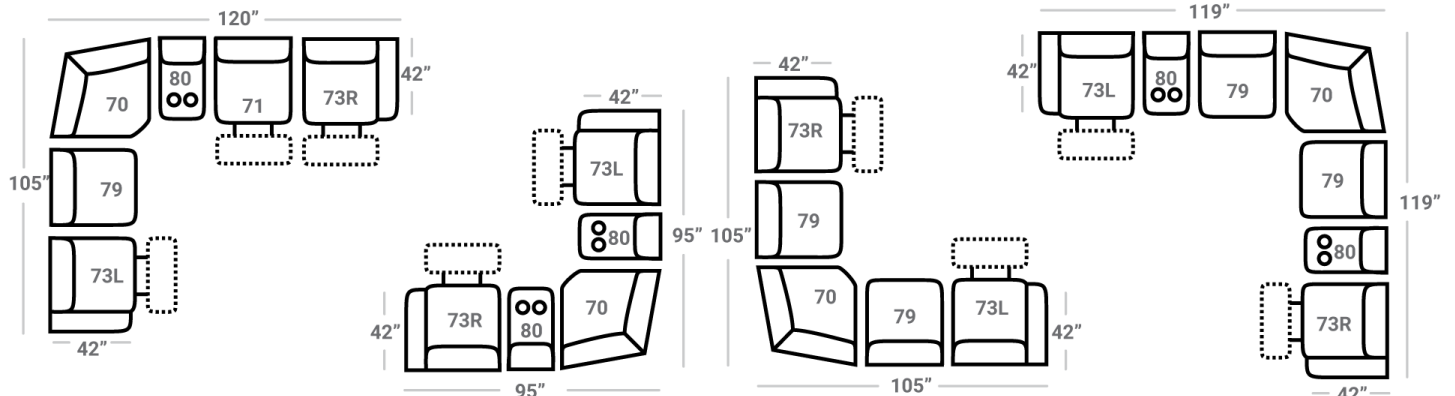

729

Body 1: Leather

All Power Items unless specified feature a Zero Gravity reclining mechanism which has been designed to suspend the body in a neutral position while simultaneously elevating the feet so they are in alignment with the heart, creating an almost weightless sensation allowing for deeper relaxation.

PIECES

Sofa Height: 43" Seat Height: 20" Seat Depth: 21" Arm Height: 26"

SOFAS

CHAIRS

SECTIONALS

Available Only In B-Featuring Power Adjustable Lumbar Support, Power Headrest & Power Recline

Please see Style 843 for Fabric Options

CONFIGURATIONS

Dimensions are approximate and subject to change.

Printed: 6/8/2025