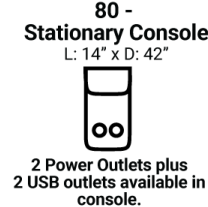

729

Body 1: Leather

All Power Items unless specified feature a Zero Gravity reclining mechanism which has been designed to suspend the body in a neutral position while simultaneously elevating the feet so they are in alignment with the heart, creating an almost weightless sensation allowing for deeper relaxation.

PIECES

Sofa Height: 43" Seat Height: 20" Seat Depth: 21" Arm Height: 26"

SOFAS

CHAIRS

SECTIONALS

Available Only In B-Featuring Power Adjustable Lumbar Support, Power Headrest & Power Recline

Please see Style 843 for Fabric Options