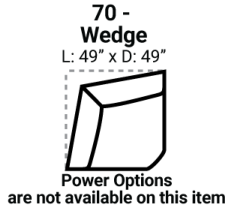

729

Body 1: Leather

All Power Items unless specified feature a Zero Gravity reclining mechanism which has been designed to suspend the body in a neutral position while simultaneously elevating the feet so they are in alignment with the heart, creating an almost weightless sensation allowing for deeper relaxation.

PIECES

Sofa Height: 43" Seat Height: 20" Seat Depth: 21" Arm Height: 26"

SOFAS

CHAIRS

SECTIONALS

Available Only In B-Featuring Power Adjustable Lumbar Support, Power Headrest & Power Recline

Please see Style 843 for Fabric Options