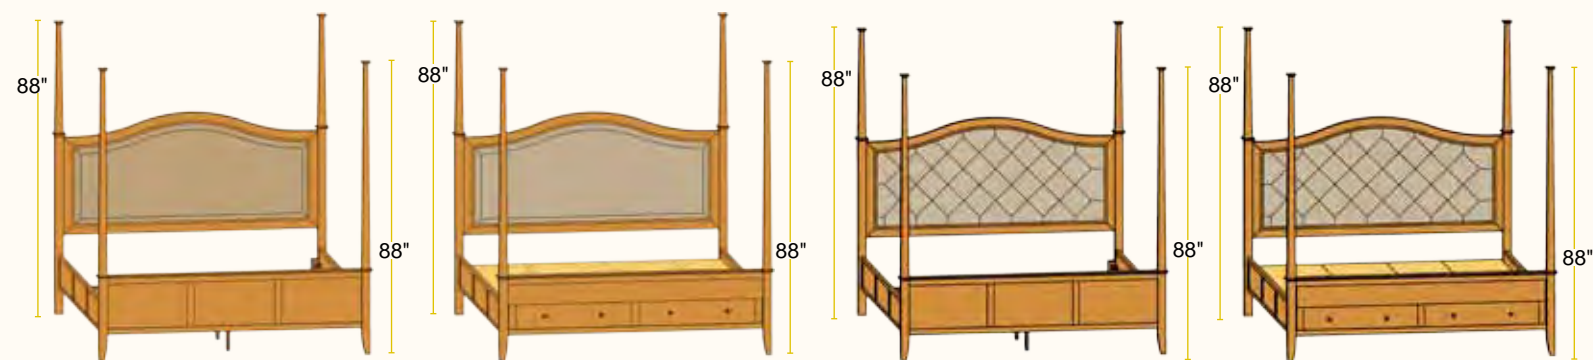

F

G

H

- A. #68101 Queen Arch Bed
- B. #68041 2 Drawer Nightstand
- C. #68040 3 Drawer Nightstand
- D. #68002 6 Drawer Dresser
- E. #68010 Arch Mirror
- F. #68030 Sweater Chest
- G. #68021 6 Drawer Chest
- H. #68070 Wardrobe

Providence Individual Pieces

Upholstered Post Bed

- #68100 King 81W
- #68100cal California King 77W
- #68101 Queen 65W
- #68102 Full 59W
- #68103 Twin 44W

Upholstered Post Bed with Footboard drawers

- #68100FD King 81W
- #68100FDcal Calif. King.. 77W
- #68101FD Queen 65W
- #68102FD Full 59W
- #68103FD Twin 44W