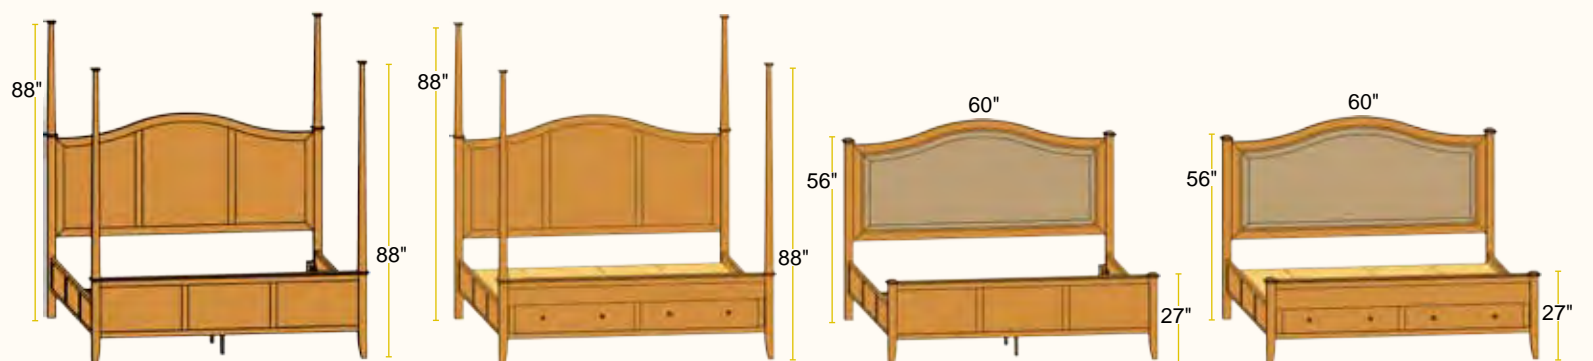

Post Bed

- #68116 King 81W
- #68116cal California King 77W
- #68117 Queen 65W
- #68118 Full 59W
- #68119 Twin 44W

Post Bed with Footboard drawers

- #68116FD King 81W
- #68116FDcal Calif. King.. 77W
- #68117FD Queen 65W
- #68118FD Full 59W
- #68119FD Twin 44W

Upholstered Arch Bed

- #68104 King 81W
- #68104cal California King 77W
- #68105 Queen 65W
- #68106 Full 59W
- #68107 Twin 44W

Upholstered Arch Bed with Footboard drawers

- #68104FD King 81W
- #68104calFD Calif. King.. 77W
- #68105FD Queen 65W
- #68106FD Full 59W
- #68107FD Twin 44W