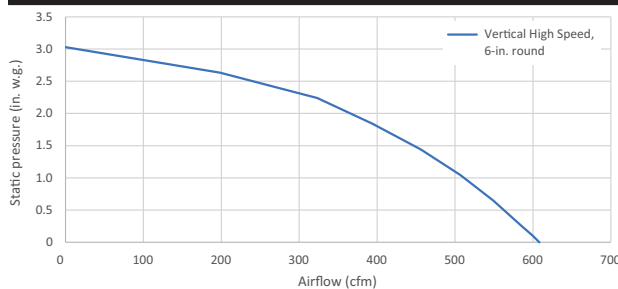

SIZE	STAINLESS	GREASE FILTERS (replacement)	NON-DUCTED CHARCOAL FILTERS
29-17/32 in.	EWP1306SS	S97010487 (set of 2)	S99010494 (set of 2)
35-7/16 in.	EWP1366SS	S97010488 (set of 2)	S99010494 (set of 2)

HVI PERFORMANCE											
Duct Orientation	Size	Damper	Sones				CFM				
			Normal	Med-Low*	Med-high*	High	Normal	Med-Low*	Med-High*	High 0.25 in. w.g.	High 0.1 in. w.g.
Round - Vertical	6 in.	Included	< 0.3	6.5	9.5	12.5	110	390	510	580	600 ‡

‡ CFM reduction to 400 or 300 is available. Review Installation instructions for more details.

FEATURES	
Max blower CFM**	640
Finish	430 Stainless Steel no. 4 Brushed
Wall Mount	Yes
Telescopic Flue	Yes - Accommodates 8-ft. to 9-ft. ceilings
Convertible to non-ducted operation	Yes - Non-Duct Kit ARKBWP sold separately
Blower type	Single, Centrifugal
Cord-connected	Yes
Soft-Touch Control	• Blower low speed • Blower medium-low speed • Blower medium-high speed • Blower high speed • 2-Intensity lighting • 15-Minute delay
Lighting	2 x LED Modules 5.5 W, (included)
Grease Filters	Hybrid baffle filters, dishwasher-safe with quick-release latch

AC INPUT	
120 V, 60 Hz - 3.7 AMPS	

OPTIONAL ACCESSORIES (sold separately)	
Flue Extension for 10-ft. ceiling	FXN58SS
Non-Duct Kit	ARKBWP
Remote Control	HCR4

MOUNTING HEIGHT	
26-in. from cooktop to bottom of hood	

LIMITED WARRANTY	
1-year (See installation manual for full warranty text.)	

FOR INDOOR USE ONLY

Dimensions shown in inches.

HVI-2100 CERTIFIED RATINGS comply with new testing technologies and procedures prescribed by the Home Ventilating Institute, for off-the-shelf products, as they are available to consumers. Product performance is rated at 0.1 and 0.25 in. static pressure at high speed based on tests conducted in an HVI-approved state-of-the-art test laboratory. Sones are a measure of humanly-perceived loudness, based on laboratory measurements.

* Where noted performance rating is not HVI certified but was established in accordance with HVI Standardized test procedure.

** Max. blower CFM indicates the performance of the hood blower in open air.