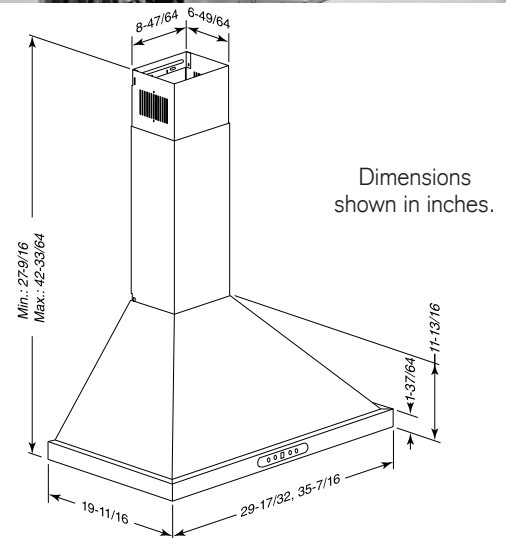

SIZE	STAINLESS	GREASE FILTERS (replacement)	NON-DUCTED CHARCOAL FILTERS
29-17/32 in.	EWP1306SS	S97010487 (set of 2)	S99010494 (set of 2)
35-7/16 in.	EWP1366SS	S97010488 (set of 2)	S99010494 (set of 2)

HVI PERFORMANCE											
Duct Orientation	Size	Damper	Sones				CFM				
			Normal	Med-Low*	Med-high*	High	Normal	Med-Low*	Med-High*	High 0.25 in. w.g.	High 0.1 in. w.g.
Round - Vertical	6 in.	Included	< 0.3	6.5	9.5	12.5	110	390	510	580	600 ‡

‡ CFM reduction to 400 or 300 is available. Review Installation instructions for more details.

FEATURES	
Max blower CFM**	640
Finish	430 Stainless Steel no. 4 Brushed
Wall Mount	Yes
Telescopic Flue	Yes - Accommodates 8-ft. to 9-ft. ceilings
Convertible to non-ducted operation	Yes - Non-Duct Kit ARKBWP sold separately
Blower type	Single, Centrifugal
Cord-connected	Yes
Soft-Touch Control	• Blower low speed • Blower medium-low speed • Blower medium-high speed • Blower high speed • 2-Intensity lighting • 15-Minute delay
Lighting	2 x LED Modules 5.5 W, (included)
Grease Filters	Hybrid baffle filters, dishwasher-safe with quick-release latch

AC INPUT	
120 V, 60 Hz - 3.7 AMPS	

OPTIONAL ACCESSORIES (sold separately)	
Flue Extension for 10-ft. ceiling	FXN58SS
Non-Duct Kit	ARKBWP
Remote Control	HCR4

MOUNTING HEIGHT	
26-in. from cooktop to bottom of hood	

LIMITED WARRANTY	
1-year (See installation manual for full warranty text.)	

FOR INDOOR USE ONLY

Dimensions shown in inches.

HVI-2100 CERTIFIED RATINGS comply with new testing technologies and procedures prescribed by the Home Ventilating Institute, for off-the-shelf products, as they are available to consumers. Product performance is rated at 0.1 and 0.25 in. static pressure at high speed based on tests conducted in an HVI-approved state-of-the-art test laboratory. Sones are a measure of humanly-perceived loudness, based on laboratory measurements.

* Where noted performance rating is not HVI certified but was established in accordance with HVI Standardized test procedure.

** Max. blower CFM indicates the performance of the hood blower in open air.