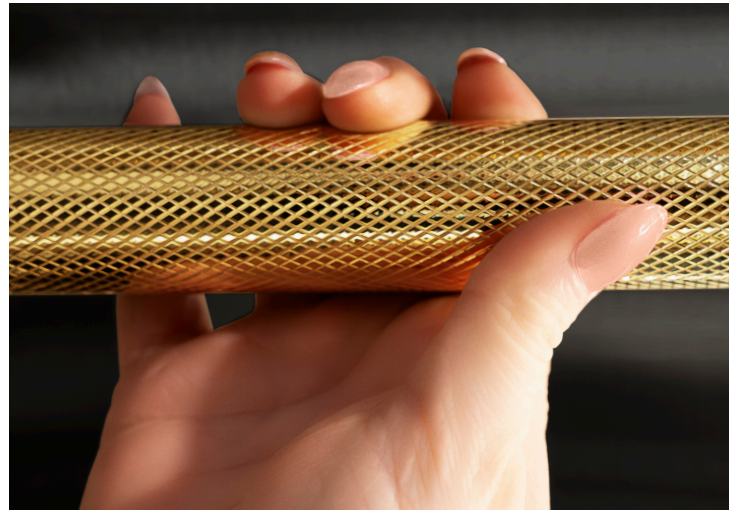

STANDARD HELIX HANDLE SET (SET OF 1)

Black Stainless Steel Helix Handle	SGZ-054-K-BS
Stainless Steel Helix Handle	SGZ-054-K-ST