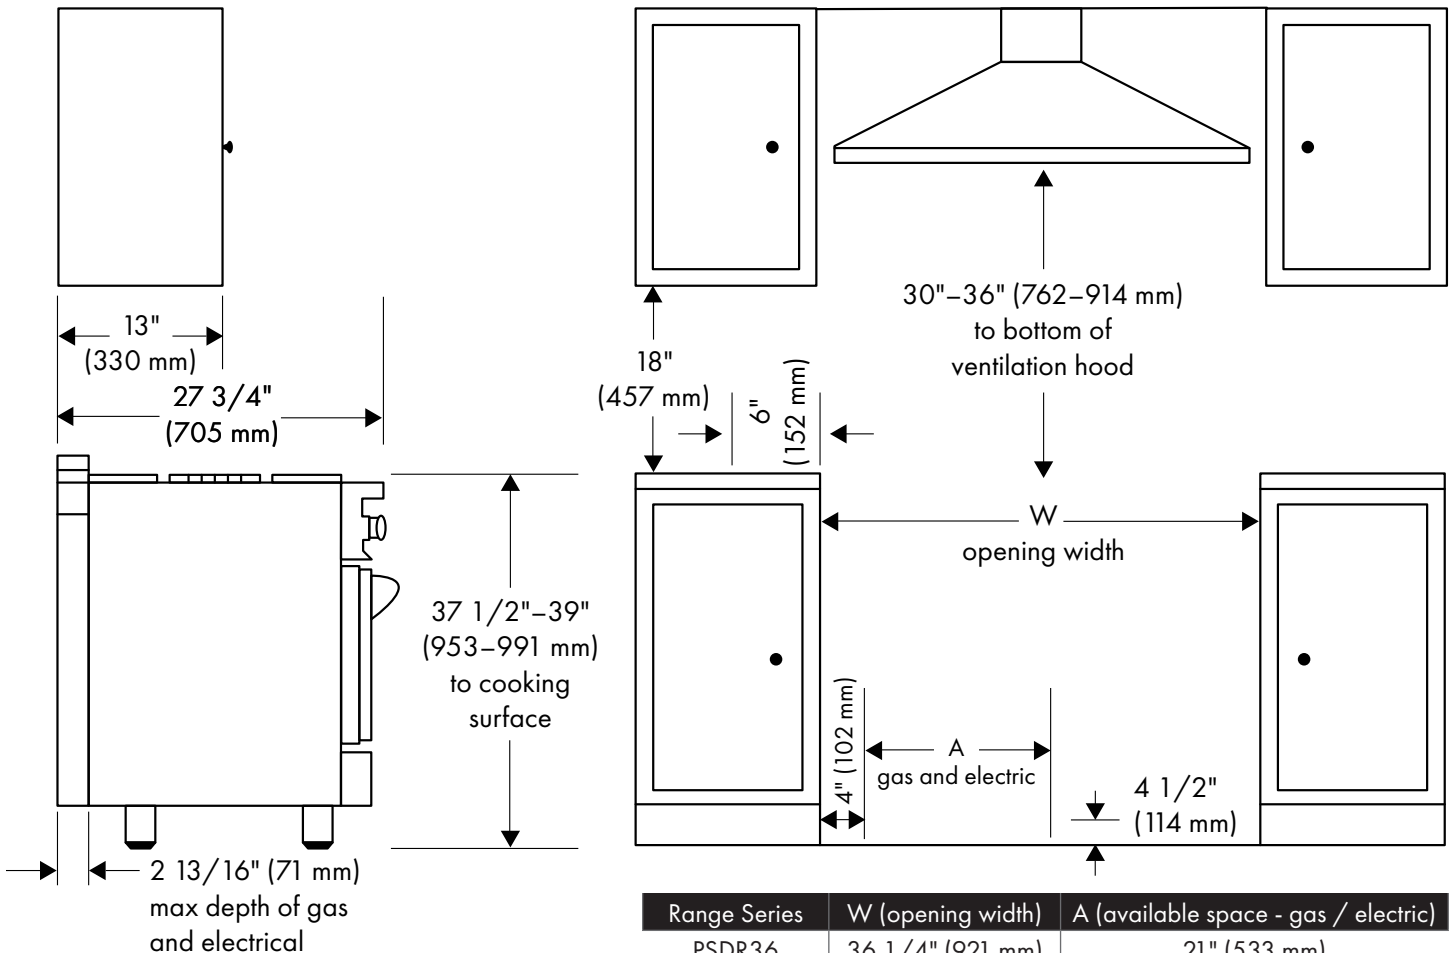

INSTALLATION RESOURCES

Installation / User Manual

[Click Here](#)