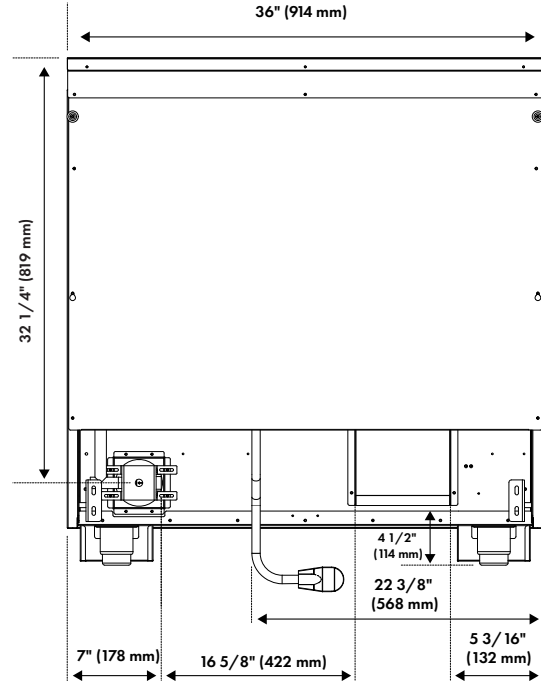

DUOPRO PARAMOUNT RANGE SERIES (PSDR)

36 in. 5.2 cu. ft. Dual Fuel Range with 6 Burner DuoPro™ Cooktop and Electric Convection Oven

ZLINE
ATTAINABLE LUXURY®

BACK VIEW

INSTALLATION RESOURCES

Installation / User Manual

[Click Here](#)