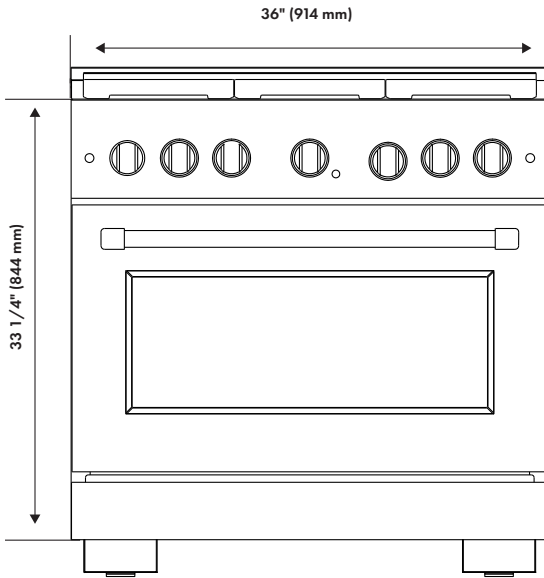

DUOPRO PARAMOUNT RANGE SERIES (PSDR)

36 in. 5.2 cu. ft. Dual Fuel Range with 6 Burner DuoPro™ Cooktop and Electric Convection Oven

ZLINE
ATTAINABLE LUXURY®

FRONT VIEW