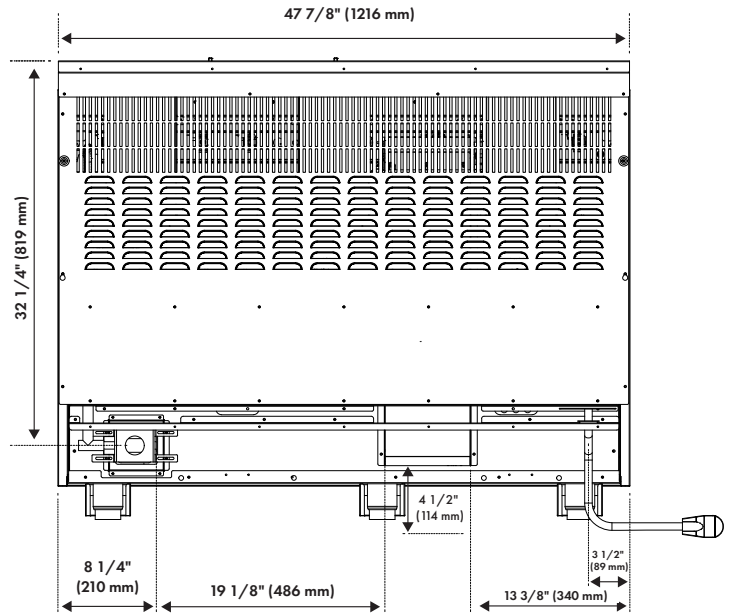

ZLINE
ATTAINABLE LUXURY®

FRONT VIEW

BACK VIEW

INSTALLATION RESOURCES

Installation / User Manual

[Click Here](#)

Range Series	W (opening width)	A (available space - gas / electric)
SDR48	48 1/8" (1222 mm)	31" (787 mm)