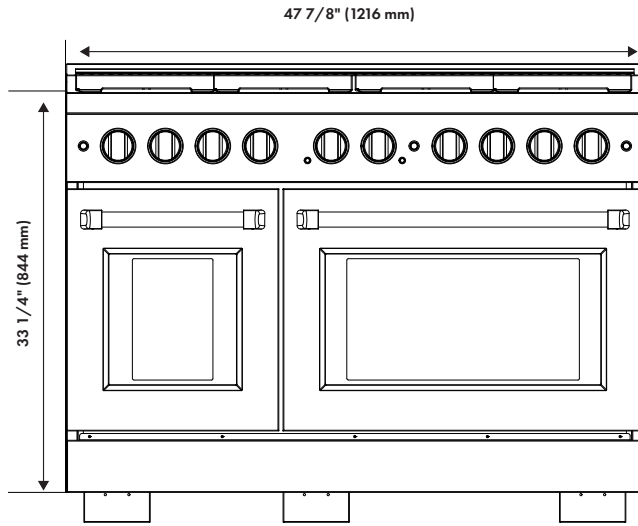

**Appliance protection plans sold separately, contact for more information.*

Not the right fit? [Click here](#) to view our range collections.

PARAMOUNT RANGE SERIES (SDR)

48 in. 6.7 cu. ft. Dual Fuel Range with 8 Burner Gas Cooktop and Electric Double Oven

ZLINE
ATTAINABLE LUXURY®

FRONT VIEW

BACK VIEW

INSTALLATION RESOURCES

Installation / User Manual

[Click Here](#)

Range Series	W (opening width)	A (available space - gas / electric)
SDR48	48 1/8" (1222 mm)	31" (787 mm)