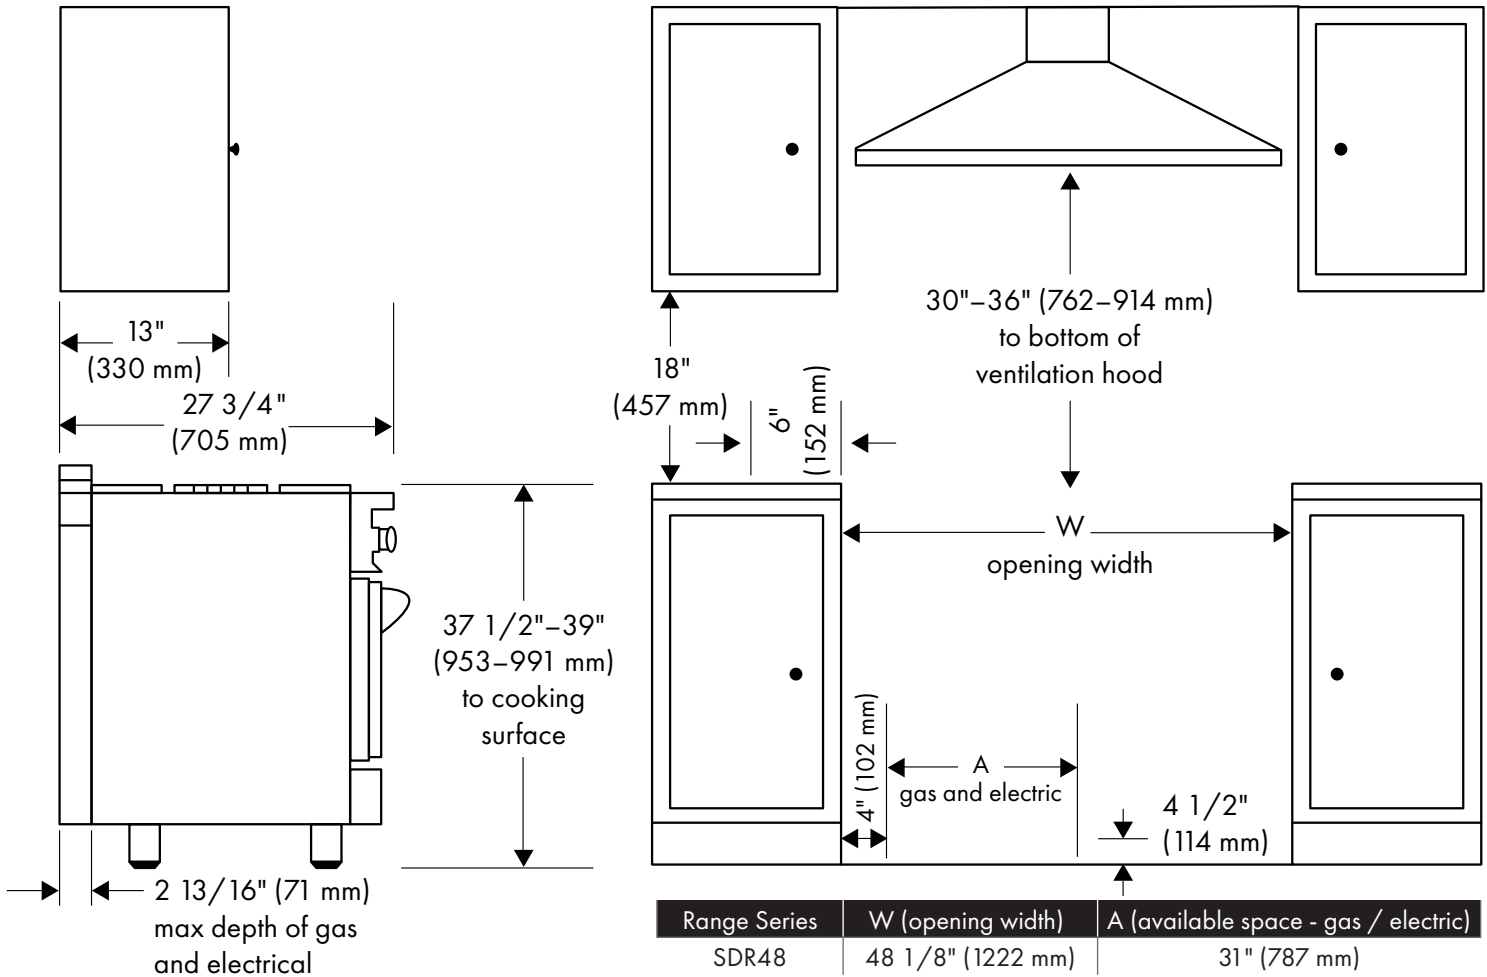

DIMENSIONS AND WEIGHT

Product Dimensions	47 7/8" W x 27 3/4" D x 36" H
Cutout Dimensions	48 1/8" W x 24 3/4" D x 36" H
Product Weight	419 lb (190.05 kg)

COOKTOP FEATURES

Burners	(6) Aluminum Burners and (2) Brass Burners
Cooktop	Porcelain With Electronic Spark Ignition For All Burners

ZLINE
ATTAINABLE LUXURY®

FRONT VIEW

BACK VIEW

INSTALLATION RESOURCES

Installation / User Manual

[Click Here](#)

Range Series	W (opening width)	A (available space - gas / electric)
SDR48	48 1/8" (1222 mm)	31" (787 mm)