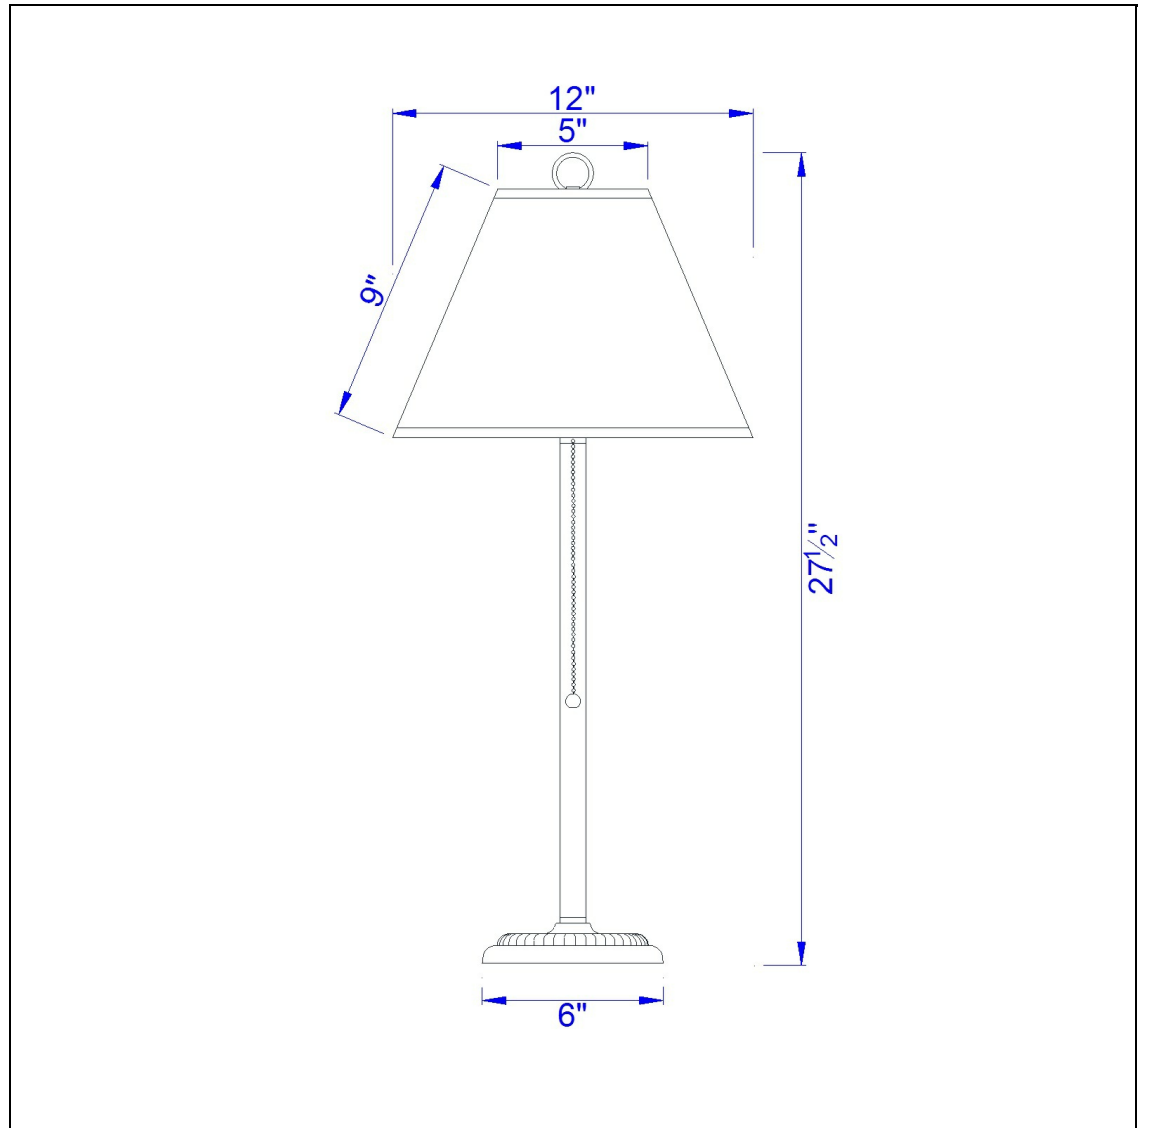

Product No. **BO-904TB-OW**

Description

75W Candlestick Table Lamp W/Pull Chain Switch
Durable Metal Construction
Matte Black Finish
Little to no assembly required
On/Off Pull Chain
On/Off Pull Chain
27.5" Height Metal Table Lamp in Black Rust Finish

Technical Specifications

UPC	020193067284	Carton 1 Dimensions	20.80 x 8.30 x 13.50
Wattage	75W	Carton 2 Dimensions	0.00 x 0.00 x 13.50
CRI	N/A	Package Dimensions	L: 13.50 W: 8.30 H: 20.80
Lumen	N/A		
Switch Type	On/Off		
Bulb Base	E26		
Number of Lights	1		
Color	Black/Rust		
Base Color	Black/Rust		