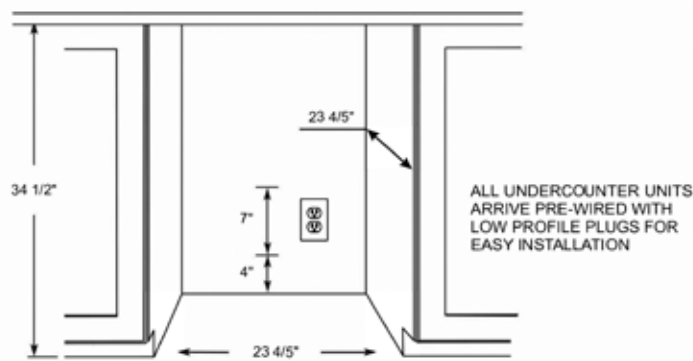

Model	Detail
Control Type	Electronic Capacitive Touch with OLED Screen
Indoor or Outdoor	Indoor
Built-in Installation	Built in or Free Standing
Refrigerant Type	R600a

Electrical	Detail
Electrical Requirements	110V/60Hz
Volt Range	104V - 127V
Electrical Service	15 Amps
Running Amps	0.7 Amps

Capacities	Detail
12 oz Can Capacity	108
25 oz Bottle Capacity	6 Bottles (Bordeaux style)

Approvals/Certifications	Detail
ETL Residential/Commercial	Yes

Installation Instructions

USE FREE STANDING - OR - INSTALL UNDER COUNTER

IF THE DOOR CAN'T OPEN FULLY - YOU CAN'T PULL THE SHELVES OUT.