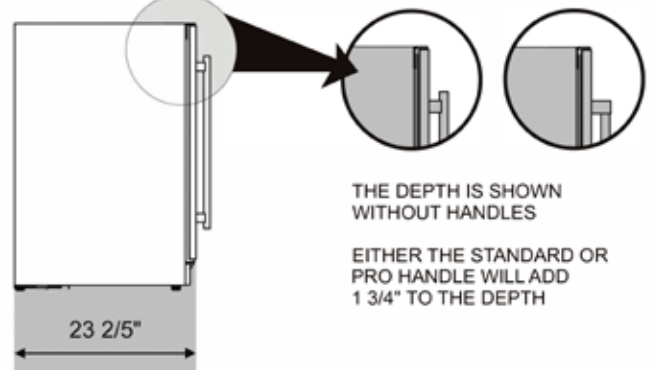

Model	Lock	Finish	Description
VBBW1080S	No	Stainless Steel	24" Beverage Center

Model Details

Dimensions/Weight	Detail	Dimensions/Weight	Detail
Product Depth	23 3/8"	Product Volume	4.8 Cubic Feet
Product Height	33 7/8"	Shipping Dimensions	W26 3/8" X D26 3/8" X H36"
Product Width	23 3/8"	Shipping Weight	119 lbs
Product Weight	112 lbs		

Capacities	Detail
12 oz Can Capacity	108
25 oz Bottle Capacity	6 Bottles (Bordeaux style)

Approvals/Certifications	Detail
ETL Residential/Commercial	Yes

Installation Instructions

USE FREE STANDING - OR - INSTALL UNDER COUNTER

IF THE DOOR CAN'T OPEN FULLY - YOU CAN'T PULL THE SHELVES OUT.

WIDTH & HEIGHT

DEPTH

www.vitaraamerica.com | 1.800.299.3406
MG Home Solution LLC

100 Illinois Street, Suite 200, St Charles, IL 60174

MG Home Solution LLC warrants to the original purchaser of its VITARA Wine & Bev products that they will be free from defects in materials and workmanship for the following time periods from the date of purchase shown on the sales receipt: Two (2) Years Parts & On-Site Labor. See complete warranty for details.