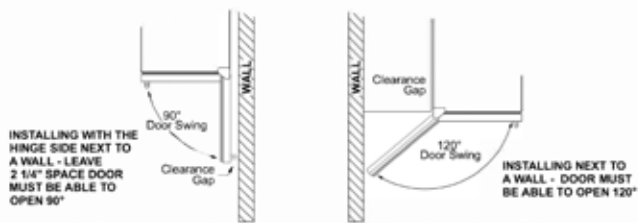

Model	Lock	Finish	Description
VBBW1080S	No	Stainless Steel	24" Beverage Center

Model Details

Dimensions/Weight	Detail	Dimensions/Weight	Detail
Product Depth	23 3/8"	Product Volume	4.8 Cubic Feet
Product Height	33 7/8"	Shipping Dimensions	W26 3/8" X D26 3/8" X H36"
Product Width	23 3/8"	Shipping Weight	119 lbs
Product Weight	112 lbs		

Model	Detail
Control Type	Electronic Capacitive Touch with OLED Screen
Indoor or Outdoor	Indoor
Built-in Installation	Built in or Free Standing
Refrigerant Type	R600a

Electrical	Detail
Electrical Requirements	110V/60Hz
Volt Range	104V - 127V
Electrical Service	15 Amps
Running Amps	0.7 Amps

IF THE DOOR CAN'T OPEN FULLY - YOU CAN'T PULL THE SHELVES OUT.

WIDTH & HEIGHT

DEPTH

www.vitaraamerica.com | 1.800.299.3406
MG Home Solution LLC

100 Illinois Street, Suite 200, St Charles, IL 60174

MG Home Solution LLC warrants to the original purchaser of its VITARA Wine & Bev products that they will be free from defects in materials and workmanship for the following time periods from the date of purchase shown on the sales receipt: Two (2) Years Parts & On-Site Labor. See complete warranty for details.