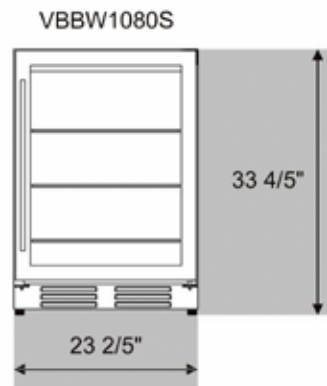

Model	Lock	Finish	Description
VBBW1080S	No	Stainless Steel	24" Beverage Center

Model Details

Dimensions/Weight	Detail	Dimensions/Weight	Detail
Product Depth	23 3/8"	Product Volume	4.8 Cubic Feet
Product Height	33 7/8"	Shipping Dimensions	W26 3/8" X D26 3/8" X H36"
Product Width	23 3/8"	Shipping Weight	119 lbs
Product Weight	112 lbs		

Capacities	Detail
12 oz Can Capacity	108
25 oz Bottle Capacity	6 Bottles (Bordeaux style)

Approvals/Certifications	Detail
ETL Residential/Commercial	Yes

Installation Instructions

USE FREE STANDING - OR - INSTALL UNDER COUNTER

IF THE DOOR CAN'T OPEN FULLY - YOU CAN'T PULL THE SHELVES OUT.

WIDTH & HEIGHT

DEPTH

www.vitaraamerica.com | 1.800.299.3406
MG Home Solution LLC

100 Illinois Street, Suite 200, St Charles, IL 60174

MG Home Solution LLC warrants to the original purchaser of its VITARA Wine & Bev products that they will be free from defects in materials and workmanship for the following time periods from the date of purchase shown on the sales receipt: Two (2) Years Parts & On-Site Labor. See complete warranty for details.