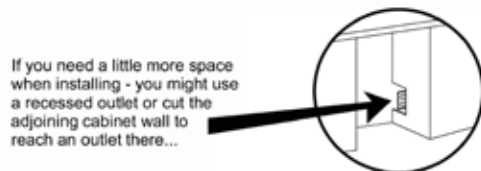

Capacities	Detail
12 oz Can Capacity	108
25 oz Bottle Capacity	6 Bottles (Bordeaux style)

Approvals/Certifications	Detail
ETL Residential/Commercial	Yes

Installation Instructions

USE FREE STANDING - OR - INSTALL UNDER COUNTER

IF THE DOOR CAN'T OPEN FULLY - YOU CAN'T PULL THE SHELVES OUT.

WIDTH & HEIGHT

DEPTH

www.vitaraamerica.com | 1.800.299.3406
MG Home Solution LLC

100 Illinois Street, Suite 200, St Charles, IL 60174

MG Home Solution LLC warrants to the original purchaser of its VITARA Wine & Bev products that they will be free from defects in materials and workmanship for the following time periods from the date of purchase shown on the sales receipt: Two (2) Years Parts & On-Site Labor. See complete warranty for details.