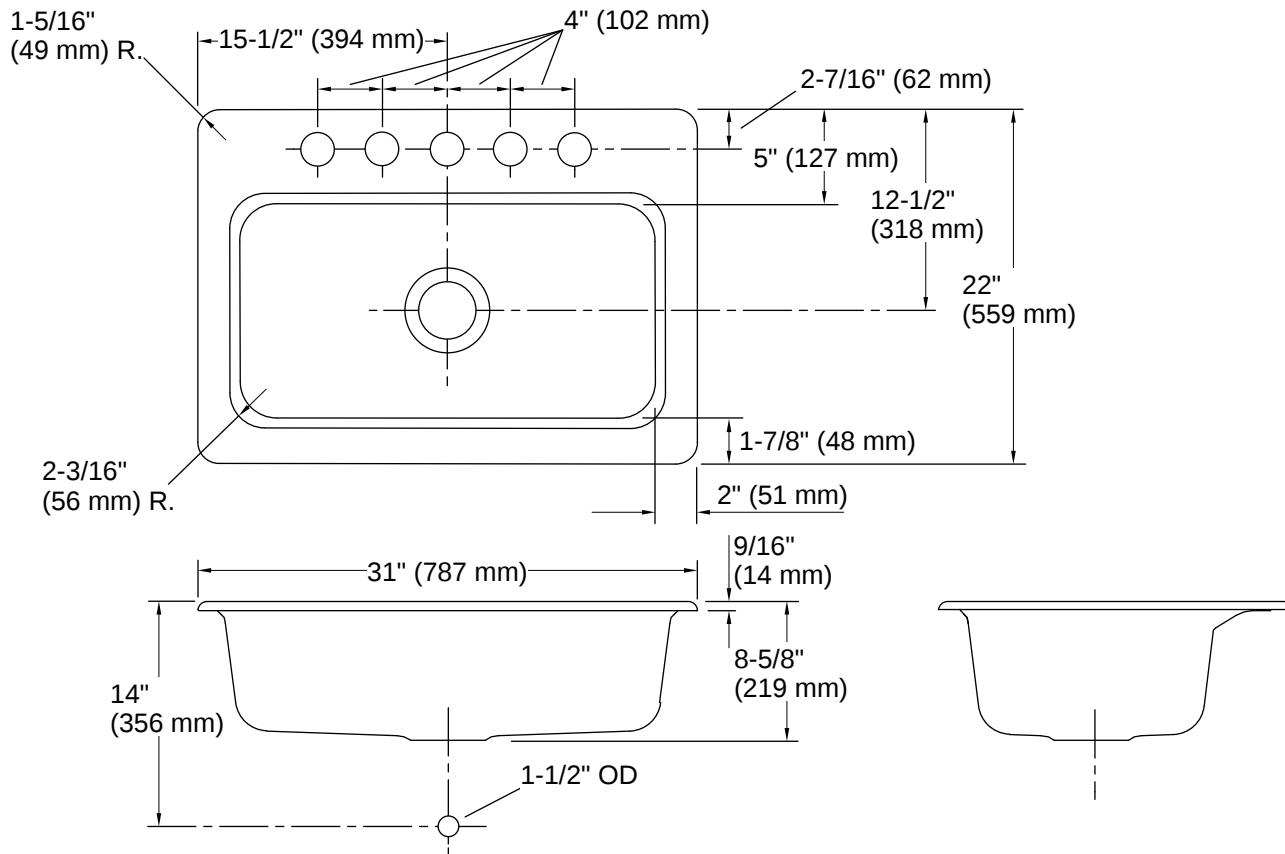

Bakersfield™ | K-5832-5U

31" undermount single-bowl kitchen sink

Features

- 33" (838 mm) minimum base cabinet width
- Single bowl
- 8" (203 mm) depth
- Five oversized faucet holes
- Oversized holes allow for easy installation of faucets and accessories
- Sink drain with strainer sold separately

THE BOLD LOOK
OF **KOHLER**

Codes/Standards

ASME A112.19.1/CSA B45.2

Technical Information

All product dimensions are nominal.

| | |
|-----------------------------|----------------|
| Number of Deck Holes: | 5 |
| Faucet Hole(s) Size: | 2-3/8" (60 mm) |
| Center(s): | 8" (203 mm) |
| Drain Hole Diameter: | 3-5/8" (92 mm) |
| Minimum Base Cabinet Width: | 33" (838 mm) |
| Basin Configuration: | Single Bowl |
| Basin Length: | 27" (686 mm) |
| Basin Width: | 15" (381 mm) |
| Basin Depth: | 8" (203 mm) |

6-2-2026 19:3 - US-CA

Installation

- Undermount installation kit not included
- Undermount

Installation Notes

Install this product according to the installation instructions.

Faucet holes in under-mount fixture are oversized at \varnothing 2-3/8" (60 mm). Drill faucet holes in counter according to fitting rough-in.