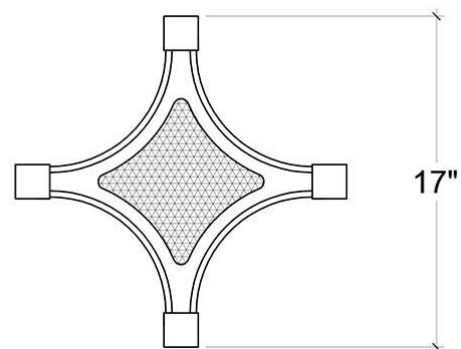

EST. *B* 1991

BRAMBLE

PRODUCT TEARSHEET

Montego Side Table

Shown in: **WHD**

SKU: **23677**

Size: **20W x 20D x 26H in**

Overview

Bolstering a rustic and homey aesthetic, this Montego Side Table works with a variety of decor styles. Featuring mahogany wood construction and a round tabletop, this perfectly sized side table can work as a tasteful accent anywhere in the house. This piece is offered with a vast array of finish and distress options to create a truly custom design.

TOP VIEW

SHELVE VIEW

FRONT VIEW

Visual Highlights

Technical Specification

Dimensions	20W x 20D x 26H in	CBM	0.22385
Number of Packages	1	Cubic Feet	7.91 ft³
Package 1 Dimensions	21.7 x 21.7 x 29.1 in	Package 1 Weight	17.64 lbs
Package Weight Total	17.64 lbs	Net Weight	15.43 lbs
Material	Mahogany		