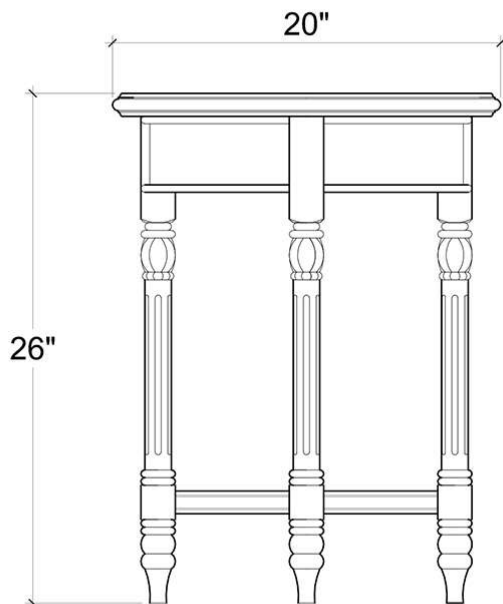

EST. *B* 1991

BRAMBLE

PRODUCT TEARSHEET

Montego Side Table

Shown in: **WHD**

SKU: **23677**

Size: **20W x 20D x 26H in**

Overview

Bolstering a rustic and homey aesthetic, this Montego Side Table works with a variety of decor styles. Featuring mahogany wood construction and a round tabletop, this perfectly sized side table can work as a tasteful accent anywhere in the house. This piece is offered with a vast array of finish and distress options to create a truly custom design.

TOP VIEW

SHELVE VIEW

FRONT VIEW

Visual Highlights

Technical Specification

Dimensions	20W x 20D x 26H in	CBM	0.22385
Number of Packages	1	Cubic Feet	7.91 ft³
Package 1 Dimensions	21.7 x 21.7 x 29.1 in	Package 1 Weight	17.64 lbs
Package Weight Total	17.64 lbs	Net Weight	15.43 lbs
Material	Mahogany		