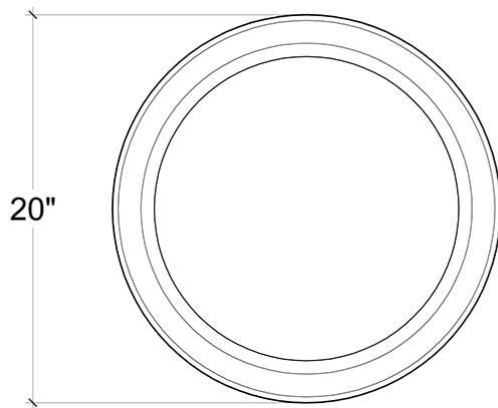

EST. *B* 1991

BRAMBLE

PRODUCT TEARSHEET

Montego Side Table

Shown in: **WHD**

SKU: **23677**

Size: **20W x 20D x 26H in**

Overview

Bolstering a rustic and homey aesthetic, this Montego Side Table works with a variety of decor styles. Featuring mahogany wood construction and a round tabletop, this perfectly sized side table can work as a tasteful accent anywhere in the house. This piece is offered with a vast array of finish and distress options to create a truly custom design.

TOP VIEW

SHELVE VIEW

FRONT VIEW

Visual Highlights

Technical Specification

Dimensions	20W x 20D x 26H in	CBM	0.22385
Number of Packages	1	Cubic Feet	7.91 ft³
Package 1 Dimensions	21.7 x 21.7 x 29.1 in	Package 1 Weight	17.64 lbs
Package Weight Total	17.64 lbs	Net Weight	15.43 lbs
Material	Mahogany		