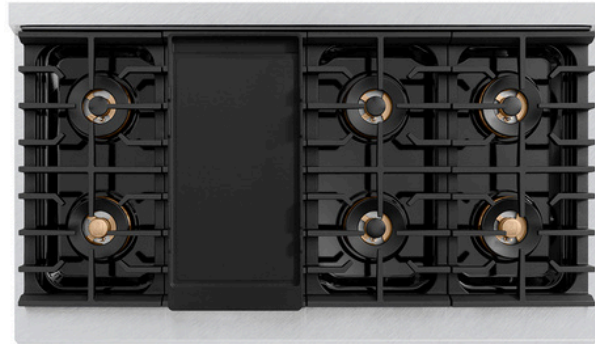

INTRODUCTION

Luxury isn't meant to be left desired—it's meant to be attainable. The ZLINE Autograph Edition 48 in. 6.7 cu. ft. Paramount Gas Range with 8 Burner DuoPro™ Cooktop and Dual Ovens in Satin Stainless Steel with White Matte Doors and Matte Black Accents (PSGRSZ-WM-48-MB) features a high-powered gas cooktop with 8 hand-crafted Italian dual-ring brass burners and a versatile gas convection oven allowing you to master every meal. Double your cooking power on every burner with a DuoPro™ Cooktop that delivers ultimate flame control flexibility and unprecedented culinary confidence.

POWER / RATINGS

Amps	15A
Voltage	120V

CERTIFICATIONS

ETL Listed

ZLINE Autograph Edition 48 in. 6.7 cu. ft. Paramount Gas Range with 8 Burner DuoPro™ Cooktop and Dual Ovens in Satin Stainless Steel with White Matte Doors and Matte Black Accents (PSGRSZ-WM-48-MB)

ZLINE
ATTAINABLE LUXURY™

SPECIFICATIONS IN-DEPTH

GENERAL PROPERTIES

SKU	PSGRSZ-WM-48-MB
Finish	Satin Stainless Steel with White Matte Door
Control Type	Manual Front Control
Convection	Yes
Fuel Type	Convection Gas Oven- Gas Cooktop
Mount Type	Free Standing
Number of Racks	4
Oven Lighting	Halogen
Self-Clean	No
Timer	No
Total BTU	216000