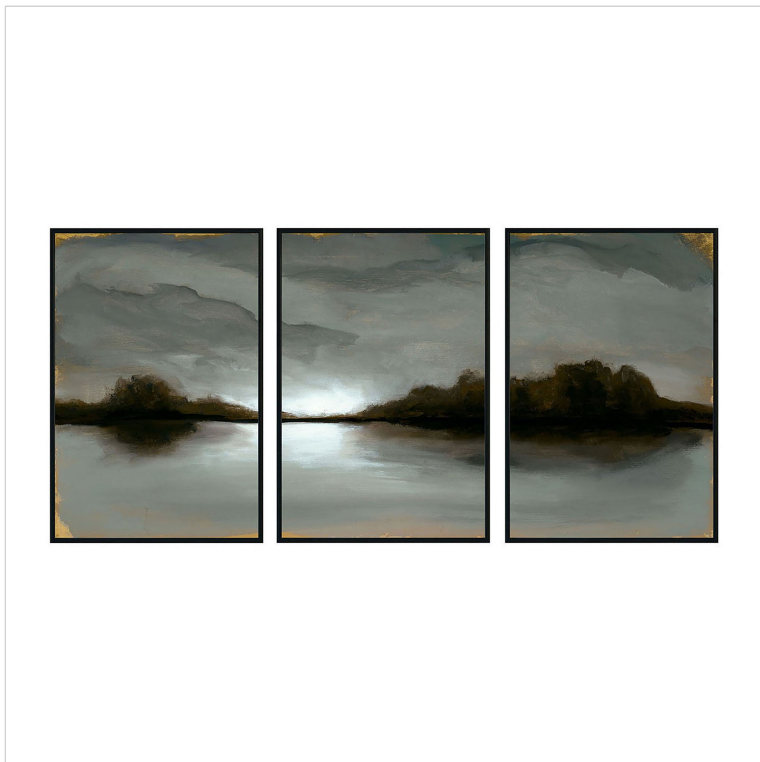

SKU: 560077427236BKS

ILLUMINATE PAINTING 72X36 SET OF 3 BY BUDDY WHITLOCK

DETAILS

Materials: Art Board, Poly Fiber Frame

Individual Product Dimensions: 24.00W x 2.00D x 36.00H

SHIPPING

Total Boxes: N.A.

Product Cubic Feet: 1.72