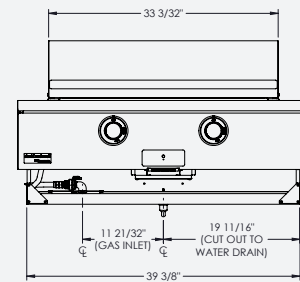

PLAN VIEW

Note: Please refer to installation manual for detailed drawings.

FRONT VIEW