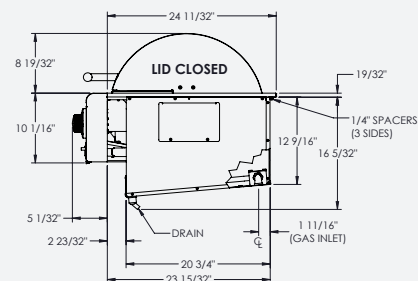

42" ROCKWELL SOCIAL GRILL

CRG-42BN00-A

FEATURES

- World's first social grill with fully disappearing lid.
- Enjoy a 360-degree grilling experience, allowing you to interact with friends and family from every angle.
- Built-in for seamless integration into your luxury outdoor kitchen.
- Two 20,000 BTU 304 Stainless Steel Patented Crossflame® Burners.
- Easy to clean pull-out tray for grease management.
- 555 sq. inch cooking surface.
- 304 Series Stainless Steel interior and exterior.
- Pair with any True Residential undercounter model for the ultimate outdoor kitchen package.

CUSTOMIZE YOUR CALIBER

Customize your Caliber with a variety of finish and hardware options at true-caliber.com.

CUSTOMIZATION

SPECIFICATIONS

Cutout Dimensions (w x d x h)	40³/₈" x 23⁷/₈" x 16³/₄" (1/8" tolerance) *HEIGHT DOES INCLUDE DRAIN VALVE
Crated Weight (lbs.)	212
Burners	2
Cooking Grate Type	Stainless Steel Grill
Ignition Type	Integrated Piezo Electric (no power required)
Fuel	Natural Gas or Liquid Propane
Gas Requirements	4" W.C. for Natural Gas 11" W.C. for Liquid Propane

ACCESSORIES (OPTIONAL)

The Caliber Grill Cover - For the Rockwell Social Grill, this cover offers superior sun and weather protection, as well as built-in weighted sand bags to hold it securely in place.

WARRANTY

- 1 year full (parts & labor)
- 3 year grill system (parts)

PLAN VIEW

Note: Please refer to installation manual for detailed drawings.

FRONT VIEW

TOP VIEW

SIDE VIEW 1

SIDE VIEW 2

*Dimensions may vary +/- 1/8"