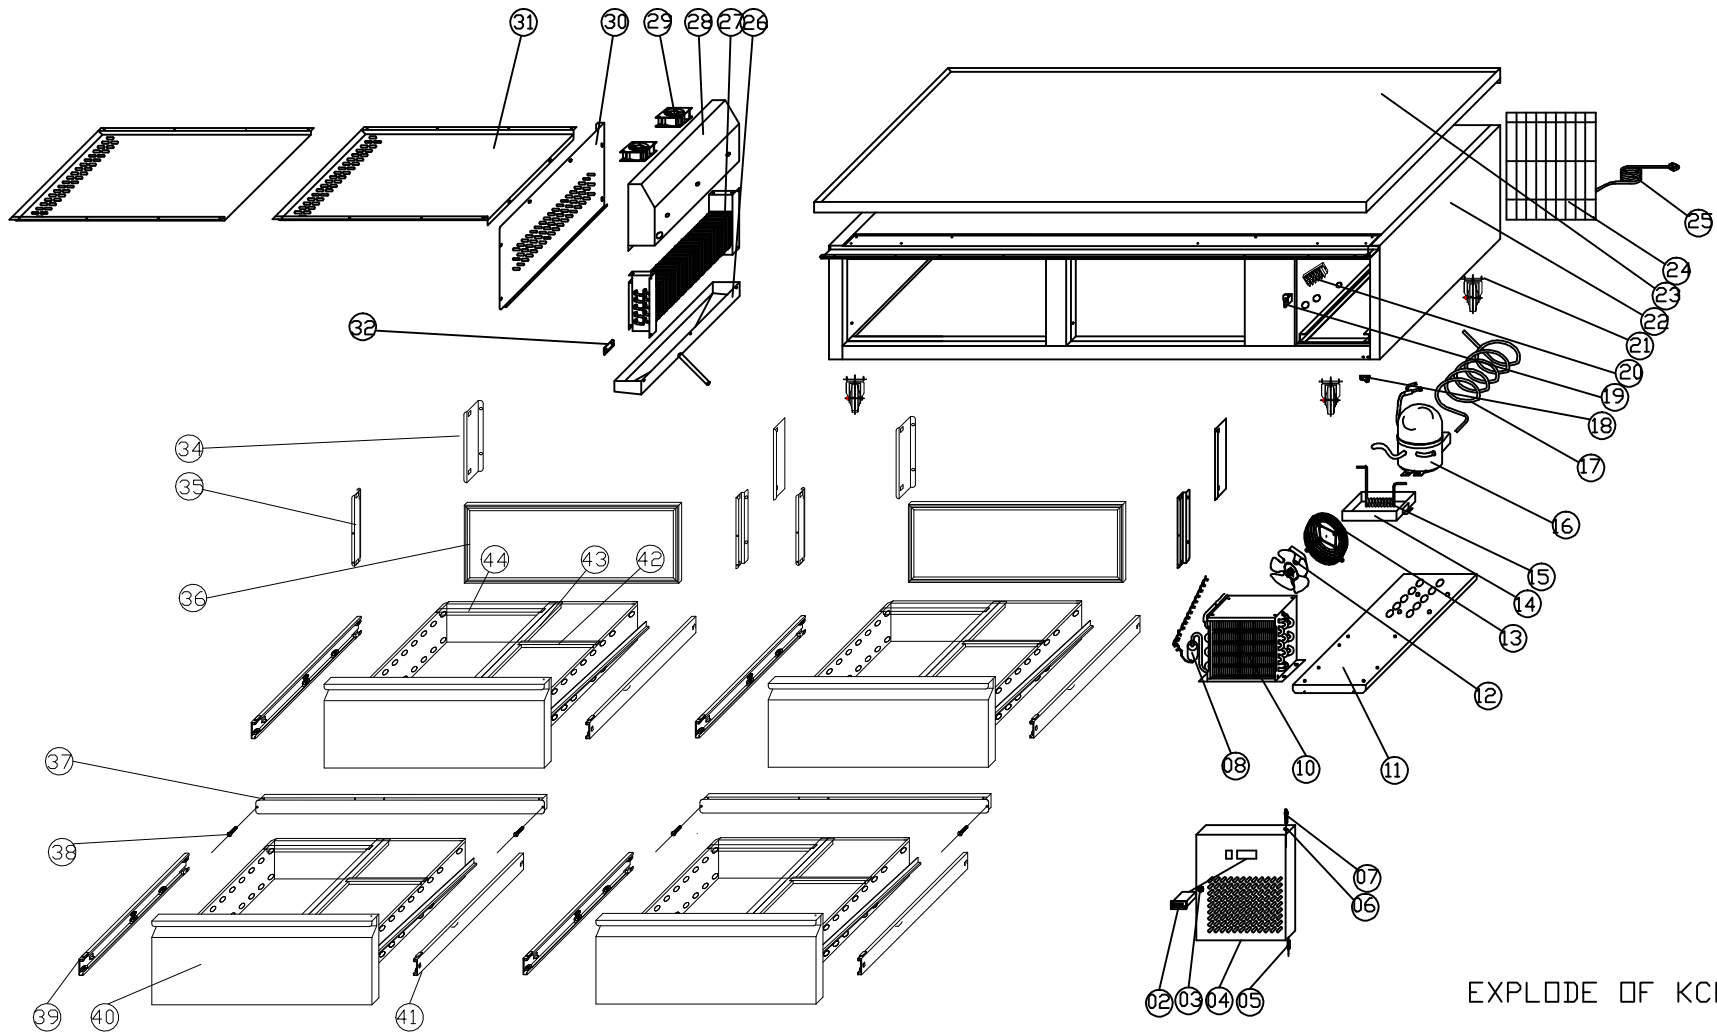

EXPLODE OF KCHCB72R

SPARE PARTS LIST OF KCHCB72R

NO.	ELECTROLUX PNC	NAME	ERP	QUY.	MATERIAL	REMARK
2	0USF42	THERMOSTAT CONTROLLER	104020039	1PC		D20-001M
	0USC4C	Inner Chest Temperature Sensor Probe	XR20C-TempSensorProbe-738263	1PC		BLACK
3	0USH48	LOCK (with key)	107216167	1PC		
4	0USG76	FRONT PANEL	5202006737	1PC	STAINLESS	
5	0USF94	FRONT PANEL DOWN HINGE AXIS	107210313	1PC	STAINLESS	
	0USF93	FRONT PANEL UP HINGE AXIS	107210322	1PC	STAINLESS	
6	096268	BUSHING	108300029	2PCS	PLASTIC	
7	0USH65	NUT	107210204	2PCS		
8	0USG65	FILTER DRIER	107180001	1PC	XH-9	
	0USM53	CAPILLARY	102050011	1PC		
10	0USF34	CONDENSER	113010368	1PC		
11	0USK15	UNIT BOARD	5202003808	1PC	ZINC	
12	0USF15	CONDENSER FAN	104030022	1PC		
	0USC4J	CONDENSER FAN BLADE	104040001	1PC		
13	0USI46	BASKET GUARD GRILLS	109030031	1PC	COATED STEEL	
14	0USI30	WATER BOX	108140005	1PC	PLASTIC	
15	0USG11	EVAPORATE PIPE	113110339	1PC	COPPER	
16	0USF23	COMPRESSOR	104010248	1PC		
17	0USH77	SUCTION PIPE	113100573	1PC	COPPER	
18	0USG85	FRONT PANEL HINGE	5202001174	1PC	STAINLESS	
19	0USH51	LOCK HOOK	5202001156	1PC	ZINC	
20	0USF09	CABLE CONNECTOR	104110005	1PC		
21	0USI38	NORMAL WHEEL	107050025	3PCS		
	0USN22	BRAKE WHEEL	107050026	3PCS		
	0USK96	Castor Mounting Bolt	107210128	24pcs		
	0USK97	Castor Mounting Locking Washer	107210245	24pcs		
	0USK98	Castor Mounting Flat Washer	107210235	24pcs		
22		BODY	5102002463	1PC		
23	0USH95	TOP	5108000409	1PC	FOAMED STAINLESS	
24	0USI05	UNIT ROOM COVER	109020152	1PC		
25	0USH67	PLUG	104050013	1PC		
26	0USG47	EVAPORATOR WATER PAN	108140007	1PC	PLASTIC	
27	0USG22	EVAPORATOR	5112000499	1PC		
	0USC6R	Evaporator Temperature Sensor Probe	XR20C-TempSensorProbe-738264	1PC		WHITE
28	0USJ54	FAN SUPPORT	5114000456	1PC		
29	0USF11	CIRCLE FAN	104030033	2PCS		
30	0USG40	EVAPORATOR COVER	5202005257	1PC		
31	0USK19	AIR FLOW CONDUCT BOARD RIGHT	5202005242	1PC