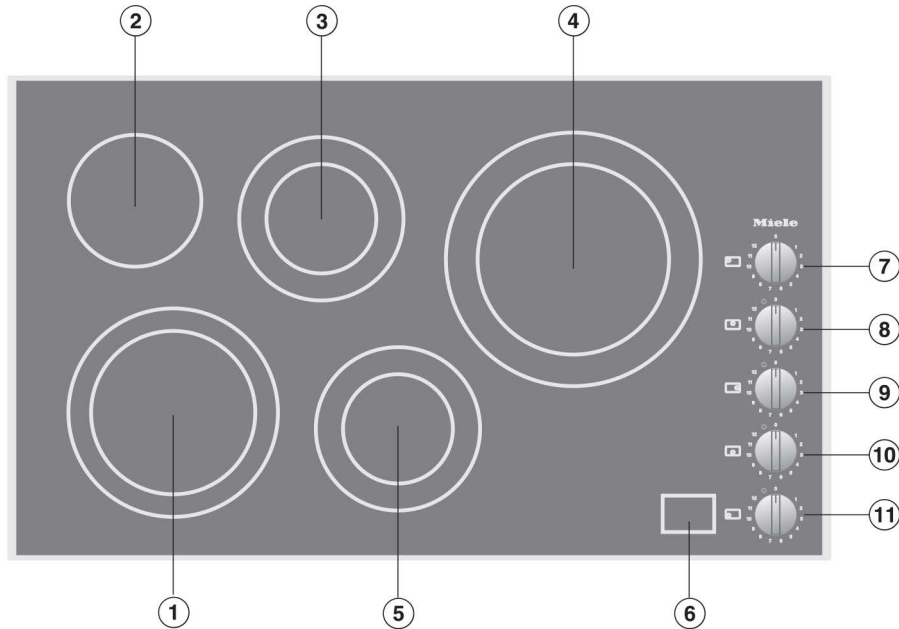

36" 5-Burner Electric Cooktop

KM 5627

36" 5-Burner Electric Cooktop

KM 5627

KM 5627

Features:

- New 3D glass design
- High-impact black Ceran® glass surface with stainless steel frame
- High speed ribbon element design
- Residual heat indicators for all zones
- Single and variable zones with increased power over previous models

SPECIFICATIONS

KM 5627 Electric Cooktop (240V)	Item 26562750USA
KM 5627 Electric Cooktop (208V)	Item 26562751USA
Product Dimensions	36" (915 mm) W x 2 ¹⁵ / ₁₆ " (75 mm) H x 21 ⁷ / ₁₆ " (544 mm) D
Cut-out Dimensions	34 ¹ / ₂ " (876 mm) W x 20 ³ / ₈ " (518 mm) D
Minimum Back Spacing From Wall	2" (50 mm)
Minimum Countertop Thickness	1 ³ / ₁₆ " (30 mm)
Electrical	
Electrical Requirements	208/240V, 60Hz, 50A
Power Cable	4' 8 ¹¹ / ₁₆ " (1.44 m)
Shipping	
Shipping Weight	50 lbs (22.7 kg)
Shipping Dimensions	40 ³ / ₄ " W x 3 ⁹ / ₁₆ " H x 26 ²¹ / ₃₂ " D
Support	
Call Miele	800.843.7231
Miele Website	www.mieleusa.com
20/20 Link	2020technologies.com

36" 5-Burner Electric Cooktop KM 5627

PRODUCT VIEWS

Top View

- ①③④⑤ Variable burners
- ② Standard burner
- ⑥ Residual heat indicator

Control knobs for the burners:

- ⑦ left rear
- ⑧ center rear
- ⑨ right rear
- ⑩ right front
- ⑪ left front

Burner data

Burner	Ø Diameter		Output in Watts at	
	inch	cm	208 V	240 V
Left front ①	7 1/16" / 9 1/16"	18 / 23	1600 / 2500	1600 / 2500
Left rear ②	5 11/16"	14.5	1200	1200
Center rear ③	4 3/4" / 7 1/16"	12 / 18	700 / 1800	700 / 1800
Right rear ④	8 1/4" / 10 5/8"	21 / 27	2000 / 2700	2000 / 3100
Right front ⑤	4 3/4" / 7 1/16"	12 / 18	700 / 1800	700 / 1800
			Total:10000	Total: 10400