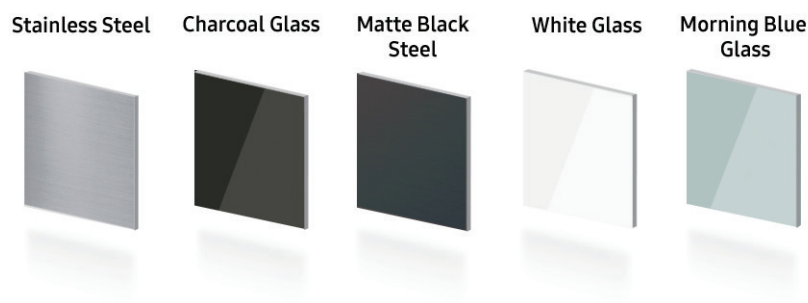

RA-F36DB3

SAMSUNG

Bespoke 3-Door French Door Refrigerator Panel - Bottom Panel

Design a refrigerator that's uniquely you.

Personalize your Bespoke 3-Door French Door Refrigerator with customizable and changeable freezer door panels. Choose from a range of colors and either steel or glass finishes, to design a refrigerator that expresses your personal style. If you want to update your décor, you can simply change the color of your refrigerator by choosing new panels.

Bespoke Panel Color Selection

Product Dimensions & Weight (WxHxD)

Dimensions: 35⁵/₈" x 23¹/₂" x 1¹/₈"

Steel Panel Weight: 5.35 lbs

Glass Panel Weight: 8.16 lbs

Shipping Dimensions & Weight (WxHxD)

Dimensions: 39¹/₄" x 26³/₄" x 2¹/₈"

Steel Panel Weight: 7.82 lbs

Glass Panel Weight: 10.63 lbs

Color

Stainless Steel

Charcoal Glass

Matte Black Steel

White Glass

Morning Blue Glass