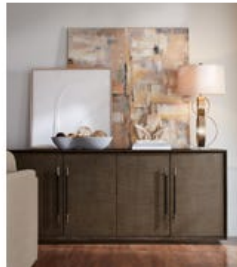

DETAILS

**In Stock** In Stock

Disclaimer: Availability subject to change.

Sleek and stunning with a timeless sophistication and soft modern aesthetic, the Modern Mood Entertainment Console combines Quartered Oak Veneers with raffia-wrapped doors, warm pewter brushed metal bar pulls and leather accents. The Mink Finish over wire-brushed Quartered Oak Veneers with dark, earthy brown hues with notes of black offers a serene style. Features include four doors with soft-close hinges and magnetic catches, two adjustable wood shelves behind each pair of doors, ventilated back panels and wire management holes in the back panel and a three-plug electrical outlet behind the right-side doors.

**Width:** 80.00"    **Weight:** 233.4lb  
**Depth:** 19.00"    **Volume:** 43.59lb  
**Height:** 34.25"

SPECS

- Four raffia wrapped doors with soft-close hinges and magnetic catches
- Two adjustable wood shelves behind each pair of doors
- Ventilated back panel and wire management holes in back panel
- Power supply behind right side doors
- Levelers
- Mink finish: flat cut quartered oak veneers with wire-brush detailing in a dark, earthy brown with notes of black delivering a timeless aesthetic. Brushed metal in warm pewter finish. Bar pulls wrapped in leather.