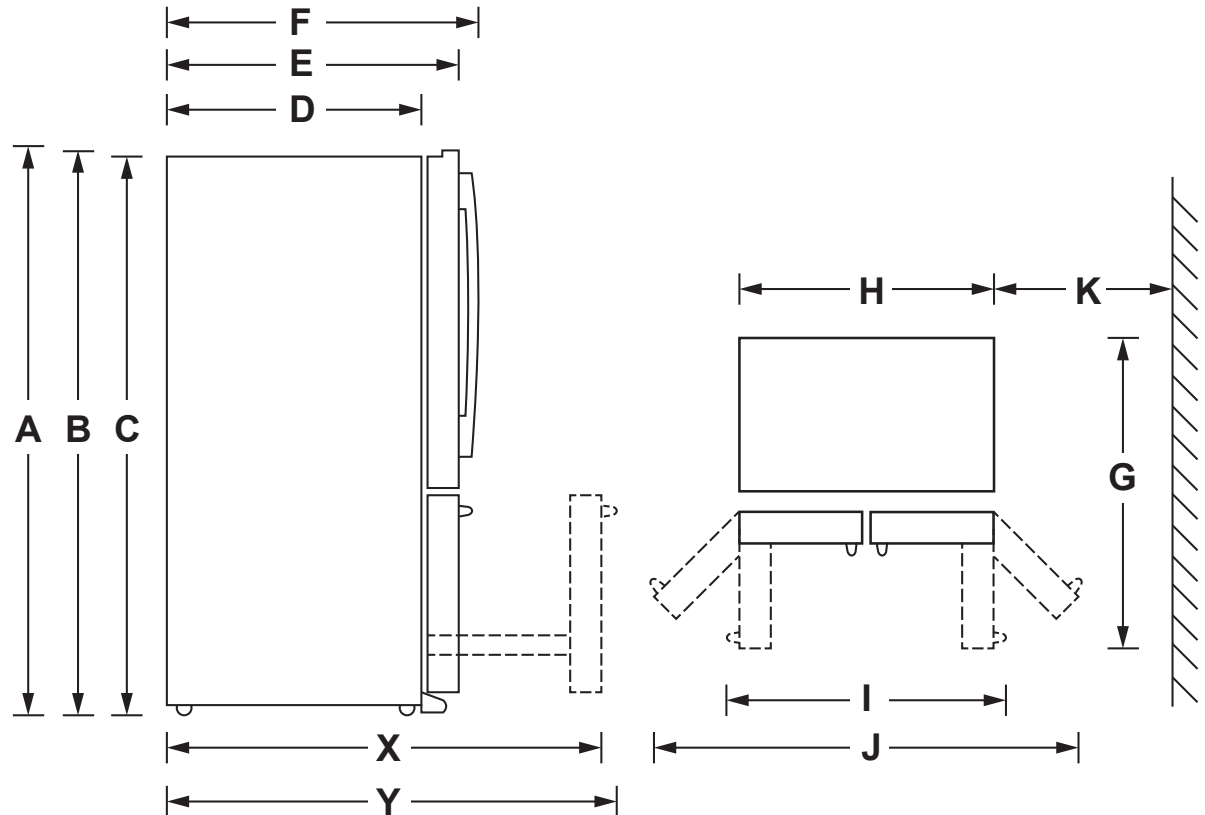

PYE22KBL/KEL/KMK/KSK

GE Profile™ Series ENERGY STAR® 22.2 Cu. Ft. Counter-Depth French-Door Refrigerator

DIMENSIONS AND INSTALLATION INFORMATION (IN INCHES)

Height to top of door (in.) A	70-1/2
Height to top of hinge (in.) B	69-7/8
Height to top of case (in.) C	69
Case depth without door (in.) D	24-3/8
Case depth less door handle (in.) E	29-3/4
Case depth with door handle (in.) F	31-1/4
Depth with fresh food door open 90° (in.) G	43-3/8
Width (in.) H	35-3/4
Width with door open 90° with door handle (in.) I	44-5/8
Width with doors open fully (in.) J	68
Min distance between side of case and wall, in either direction, to allow doors to open fully (in.) K	16-1/8
Depth with FZ door completely open (w/o handle) (in.) X	44-3/4
Depth with FZ door completely open (w/ handle) (in.) Y	46-1/4