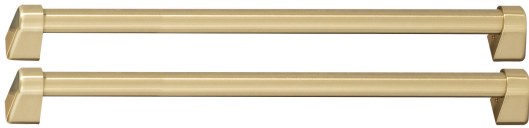

COUNTER DEPTH (RFM-W-36)

36 in. French Door Refrigerator with Water and Ice Dispenser

ZLINE
ATTAINABLE LUXURY®

AUTOGRAPH HANDLES (SET OF 4)

TRADITIONAL HANDLE

Polished Gold	RFMHZ-36-G
Champagne Bronze	RFMHZ-36-CB
Matte Black	RFMHZ-36-MB

MODERN HANDLE

Polished Gold	RFMHZ-F-36-G
Champagne Bronze	RFMHZ-F-36-CB
Matte Black	RFMHZ-F-36-MB