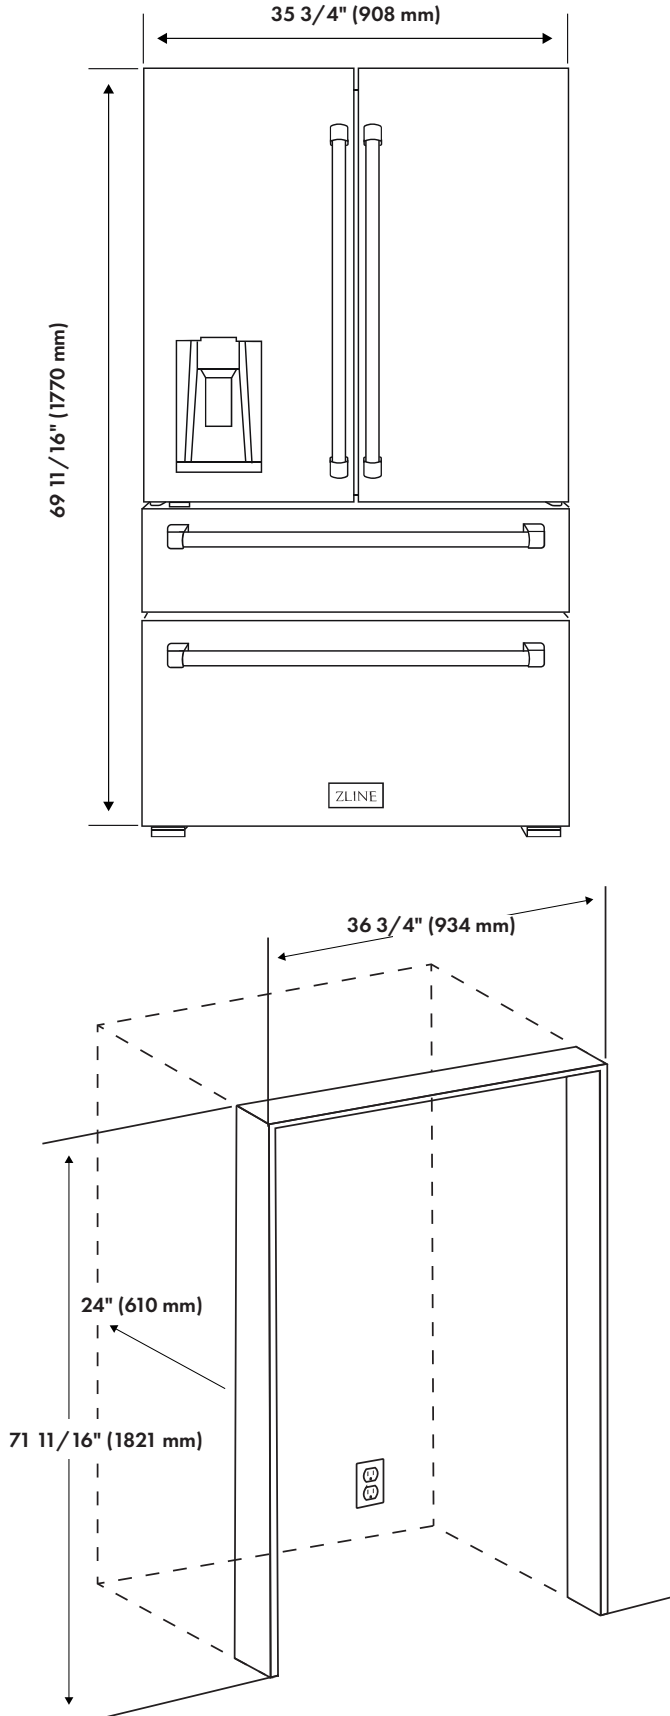

## DIMENSIONS AND WEIGHT

Product Dimensions	35 3/4" W x 29 1/8" D x 69 11/16" H
Cutout Dimensions	36 1/4" W x 24" D x 71 11/16" H
Product Weight	284.4 lb (129 kg)

# COUNTER DEPTH (RFM-W-36)

36 in. French Door Refrigerator with Water and Ice Dispenser

**ZLINE**  
ATTAINABLE LUXURY®