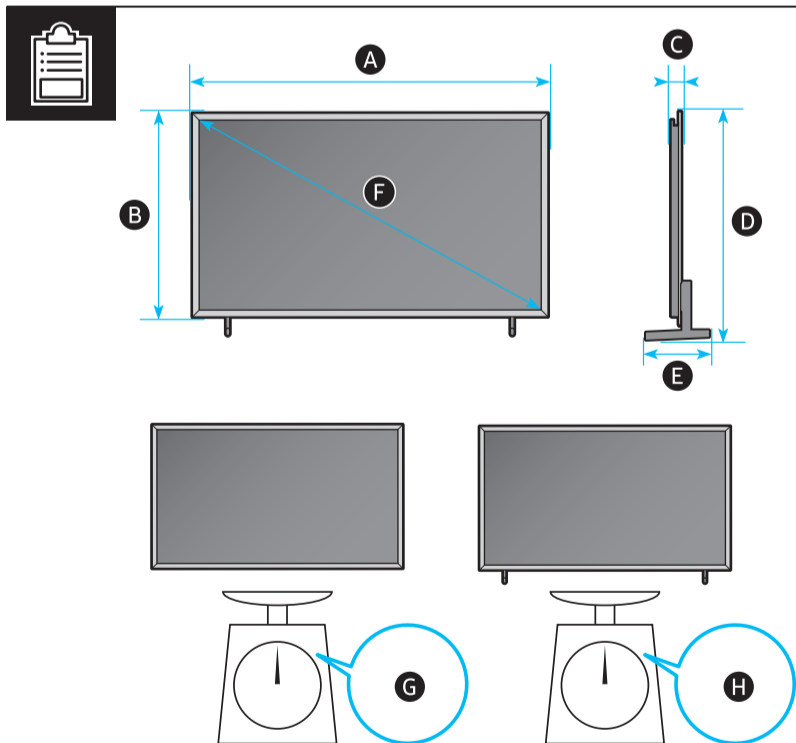

SAMSUNG

Unpacking and Installation Guide

Scan this QR code with your smart phone to see helpful videos.

3

83"

R

L

4

83"

5

b

	A	B	C	D	E	F	G	H
55S9*H	50.8 inches (1290.6 mm)	30.4 inches (771.9 mm)	1.1 inches (27.9 mm)	31.7 inches (804.5 mm)	8.6 inches (218.0 mm)	54.6 inches	35.9 lbs (16.3 kg)	36.6 lbs (16.6 kg)
65S9*H	59.4 inches (1509.5 mm)	35.2 inches (894.9 mm)	1.0 inches (26.4 mm)	36.8 inches (933.7 mm)	10.1 inches (256.8 mm)	64.5 inches	46.1 lbs (20.9 kg)	47.0 lbs (21.3 kg)
77S9*H	70.2 inches (1782.6 mm)	41.3 inches (1049.6 mm)	1.0 inches (26.6 mm)	42.9 inches (1089.6 mm)	12.6 inches (319.9 mm)	76.8 inches	69.9 lbs (31.7 kg)	71.0 lbs (32.2 kg)
83S9*H	75.2 inches (1910.2 mm)	44.2 inches (1122.4 mm)	1.0 inches (26.6 mm)	46.1 inches (1171.7 mm)	14.5 inches (369.1 mm)	82.5 inches	89.3 lbs (40.5 kg)	90.8 lbs (41.2 kg)

*: 0-9, A-Z

	VESA A x B (mm)	C (mm)	D	E x 4	F (mm)	G (inches)	H (inches)	I (inches)
55S9*H	300 x 200	15-17	C + ★	M8	1.25	9.4	19.5	12.9
65S9*H	400 x 300	15-17	C + ★	M8	1.25	11.6	21.7	11.7
77S9*H	400 x 400	15-17	C + ★	M8	1.25	13.3	27.2	12.0
83S9*H	400 x 400	15-17	C + ★	M8	1.25	12.5	29.7	15.7