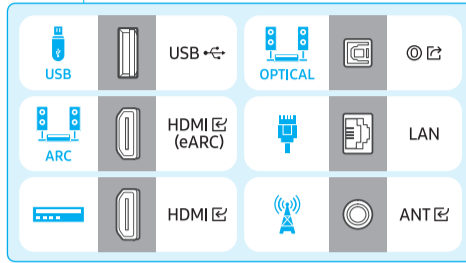

SAMSUNG

Unpacking and Installation Guide

Scan this QR code with your smart phone to see helpful videos.

3

83"

R

L

4