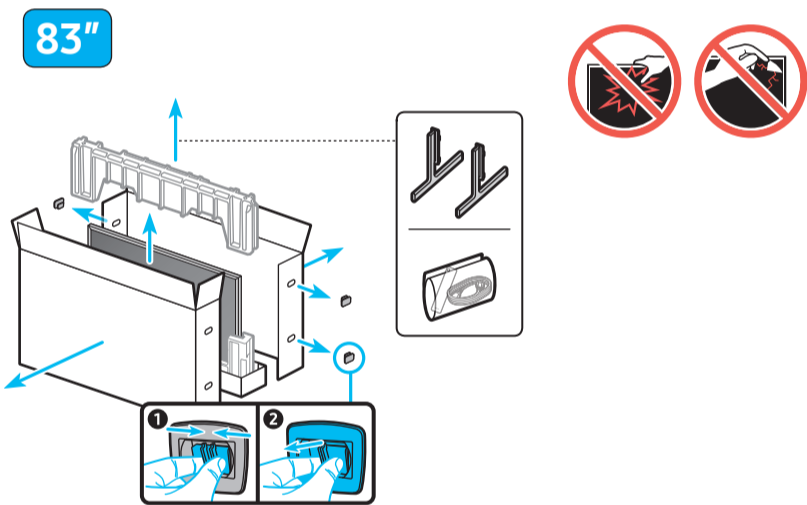

SAMSUNG

Unpacking and Installation Guide

Scan this QR code with your smart phone to see helpful videos.

3

83"

R

L

4

*: 0-9, A-Z

	VESA A x B (mm)	C (mm)	D	E x 4	F (mm)	G (inches)	H (inches)	I (inches)
55S9*H	300 x 200	15-17	C + ★	M8	1.25	9.4	19.5	12.9
65S9*H	400 x 300	15-17	C + ★	M8	1.25	11.6	21.7	11.7
77S9*H	400 x 400	15-17	C + ★	M8	1.25	13.3	27.2	12.0
83S9*H	400 x 400	15-17	C + ★	M8	1.25	12.5	29.7	15.7