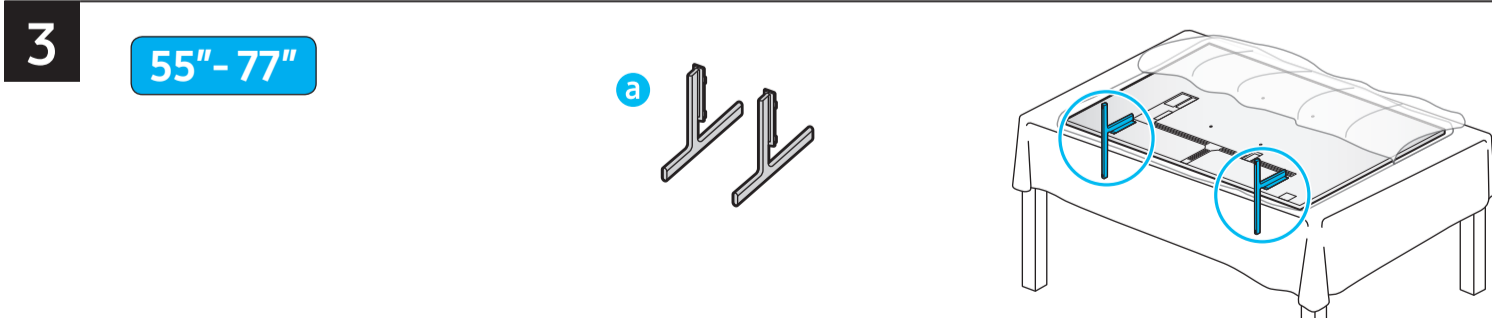

SAMSUNG

Unpacking and Installation Guide

Scan this QR code with your smart phone to see helpful videos.

3

83"

R

L

4

83"

5

b

	A	B	C	D	E	F	G	H
55S9*H	50.8 inches (1290.6 mm)	30.4 inches (771.9 mm)	1.1 inches (27.9 mm)	31.7 inches (804.5 mm)	8.6 inches (218.0 mm)	54.6 inches	35.9 lbs (16.3 kg)	36.6 lbs (16.6 kg)
65S9*H	59.4 inches (1509.5 mm)	35.2 inches (894.9 mm)	1.0 inches (26.4 mm)	36.8 inches (933.7 mm)	10.1 inches (256.8 mm)	64.5 inches	46.1 lbs (20.9 kg)	47.0 lbs (21.3 kg)
77S9*H	70.2 inches (1782.6 mm)	41.3 inches (1049.6 mm)	1.0 inches (26.6 mm)	42.9 inches (1089.6 mm)	12.6 inches (319.9 mm)	76.8 inches	69.9 lbs (31.7 kg)	71.0 lbs (32.2 kg)
83S9*H	75.2 inches (1910.2 mm)	44.2 inches (1122.4 mm)	1.0 inches (26.6 mm)	46.1 inches (1171.7 mm)	14.5 inches (369.1 mm)	82.5 inches	89.3 lbs (40.5 kg)	90.8 lbs (41.2 kg)

*: 0-9, A-Z

	VESA A x B (mm)	C (mm)	D	E x 4	F (mm)	G (inches)	H (inches)	I (inches)
55S9*H	300 x 200	15-17	C + ★	M8	1.25	9.4	19.5	12.9
65S9*H	400 x 300	15-17	C + ★	M8	1.25	11.6	21.7	11.7
77S9*H	400 x 400	15-17	C + ★	M8	1.25	13.3	27.2	12.0
83S9*H	400 x 400	15-17	C + ★	M8	1.25	12.5	29.7	15.7