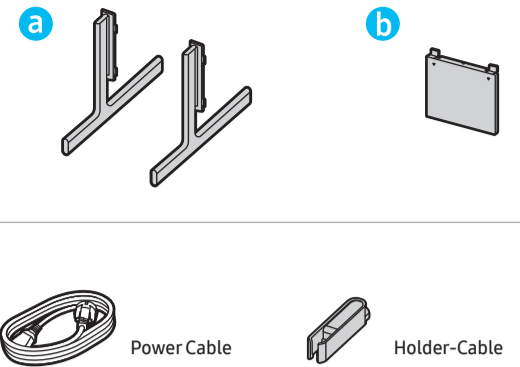

SAMSUNG

Unpacking and Installation Guide

Scan this QR code with your smart phone to see helpful videos.

3

83"

R

L

4

83"

5

b

	A	B	C	D	E	F	G	H
55S9*H	50.8 inches (1290.6 mm)	30.4 inches (771.9 mm)	1.1 inches (27.9 mm)	31.7 inches (804.5 mm)	8.6 inches (218.0 mm)	54.6 inches	35.9 lbs (16.3 kg)	36.6 lbs (16.6 kg)
65S9*H	59.4 inches (1509.5 mm)	35.2 inches (894.9 mm)	1.0 inches (26.4 mm)	36.8 inches (933.7 mm)	10.1 inches (256.8 mm)	64.5 inches	46.1 lbs (20.9 kg)	47.0 lbs (21.3 kg)
77S9*H	70.2 inches (1782.6 mm)	41.3 inches (1049.6 mm)	1.0 inches (26.6 mm)	42.9 inches (1089.6 mm)	12.6 inches (319.9 mm)	76.8 inches	69.9 lbs (31.7 kg)	71.0 lbs (32.2 kg)
83S9*H	75.2 inches (1910.2 mm)	44.2 inches (1122.4 mm)	1.0 inches (26.6 mm)	46.1 inches (1171.7 mm)	14.5 inches (369.1 mm)	82.5 inches	89.3 lbs (40.5 kg)	90.8 lbs (41.2 kg)

*: 0-9, A-Z

	VESA A x B (mm)	C (mm)	D	E x 4	F (mm)	G (inches)	H (inches)	I (inches)
55S9*H	300 x 200	15-17	C + ★	M8	1.25	9.4	19.5	12.9
65S9*H	400 x 300	15-17	C + ★	M8	1.25	11.6	21.7	11.7
77S9*H	400 x 400	15-17	C + ★	M8	1.25	13.3	27.2	12.0
83S9*H	400 x 400	15-17	C + ★	M8	1.25	12.5	29.7	15.7