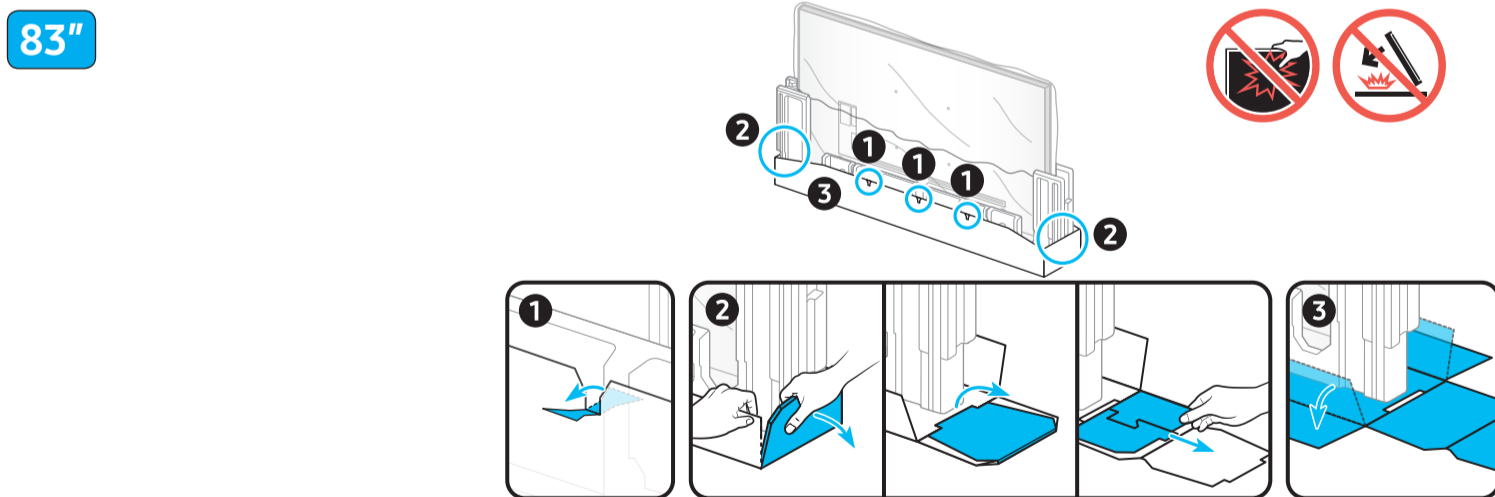

SAMSUNG

Unpacking and Installation Guide

Scan this QR code with your smart phone to see helpful videos.

3

83"

R

L

4

83"

5

b

	A	B	C	D	E	F	G	H
55S9*H	50.8 inches (1290.6 mm)	30.4 inches (771.9 mm)	1.1 inches (27.9 mm)	31.7 inches (804.5 mm)	8.6 inches (218.0 mm)	54.6 inches	35.9 lbs (16.3 kg)	36.6 lbs (16.6 kg)
65S9*H	59.4 inches (1509.5 mm)	35.2 inches (894.9 mm)	1.0 inches (26.4 mm)	36.8 inches (933.7 mm)	10.1 inches (256.8 mm)	64.5 inches	46.1 lbs (20.9 kg)	47.0 lbs (21.3 kg)
77S9*H	70.2 inches (1782.6 mm)	41.3 inches (1049.6 mm)	1.0 inches (26.6 mm)	42.9 inches (1089.6 mm)	12.6 inches (319.9 mm)	76.8 inches	69.9 lbs (31.7 kg)	71.0 lbs (32.2 kg)
83S9*H	75.2 inches (1910.2 mm)	44.2 inches (1122.4 mm)	1.0 inches (26.6 mm)	46.1 inches (1171.7 mm)	14.5 inches (369.1 mm)	82.5 inches	89.3 lbs (40.5 kg)	90.8 lbs (41.2 kg)

*: 0-9, A-Z

	VESA A x B (mm)	C (mm)	D	E x 4	F (mm)	G (inches)	H (inches)	I (inches)
55S9*H	300 x 200	15-17	C + ★	M8	1.25	9.4	19.5	12.9
65S9*H	400 x 300	15-17	C + ★	M8	1.25	11.6	21.7	11.7
77S9*H	400 x 400	15-17	C + ★	M8	1.25	13.3	27.2	12.0
83S9*H	400 x 400	15-17	C + ★	M8	1.25	12.5	29.7	15.7