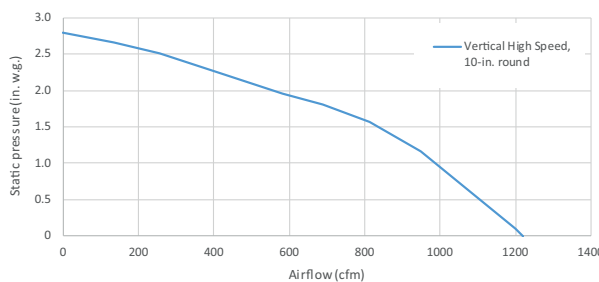

This UL Rated Outdoor chimney hood is 30" deep and with a 1200 CFM blower this chimney hood will handle the heat & smoke created by outdoor grills. Controls are designed to resist the effects of heat and moisture. UL listed for use in damp locations.

SIZE	STAINLESS	GREASE FILTERS (replacement)
36 in.	WTD9M36SB	SV60675 (1) and SV60716 (2)
42 in.	WTD9M42SB	SV60675 (3)
48 in.	WTD9M48SB	SV60675 (2) and SV60716 (2)

PERFORMANCE								
Duct Orientation	Size	Blower P12NA	Sones			CFM		
			High	Low	High			
Round - Vertical	10 in.	Sold Separately	13	438	1200			

FEATURES	
Control type	On/Off rocker switch with infinite speed knob
Delay off	no
Filter Clean Reminder	no
Heat Sentry™	yes
Lighting	1 level, halogen (included)
Grease Filters	Baffle (Qty. 3 except 48-in. model, qty. 4)
Installation Hardware	Parts bag
ENERGY STAR®	no

AC INPUT
120 V, 60 Hz - 7 AMPS

ACCESSORIES	
AEWTD915SB	decorative flue for ceilings 8' to 8.5' high
AEWTD1629SB	decorative flue for ceilings 8.5' to 9.5' high
AEWTD3057SB	decorative flue for ceilings 9.5' to 12' high

MOUNTING HEIGHT
36 in. from cooktop to bottom of hood

LIMITED WARRANTY
5-year
2-year (labour only)
(See installation manual for full warranty text.)

FOR OUTDOOR USE ONLY

This product was tested by Broan-NuTone for airflow performance using the ANSI/AMCA 210 Standard, which is equivalent to the Home Ventilating Institute HVI 916 - Procedure for Air Flow Testing, and tested for sound performance using the ANSI S12.51 Standard, which is equivalent to the Home Ventilating Institute HVI 915 - Procedure for Loudness Rating of Residential Fan Products

23649B