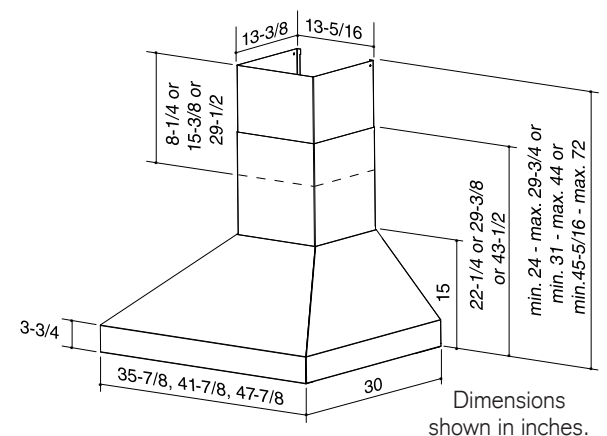

This UL Rated Outdoor chimney hood is 30" deep and with a 1200 CFM blower this chimney hood will handle the heat & smoke created by outdoor grills. Controls are designed to resist the effects of heat and moisture. UL listed for use in damp locations.

SIZE	STAINLESS	GREASE FILTERS (replacement)
36 in.	WTD9M36SB	SV60675 (1) and SV60716 (2)
42 in.	WTD9M42SB	SV60675 (3)
48 in.	WTD9M48SB	SV60675 (2) and SV60716 (2)

PERFORMANCE								
Duct Orientation	Size	Blower P12NA	Sones			CFM		
			High	Low	High			
Round - Vertical	10 in.	Sold Separately	13	438	1200			

FEATURES	
Control type	On/Off rocker switch with infinite speed knob
Delay off	no
Filter Clean Reminder	no
Heat Sentry™	yes
Lighting	1 level, halogen (included)
Grease Filters	Baffle (Qty. 3 except 48-in. model, qty. 4)
Installation Hardware	Parts bag
ENERGY STAR®	no

AC INPUT
120 V, 60 Hz - 7 AMPS

ACCESSORIES	
AEWTD915SB	decorative flue for ceilings 8' to 8.5' high
AEWTD1629SB	decorative flue for ceilings 8.5' to 9.5' high
AEWTD3057SB	decorative flue for ceilings 9.5' to 12' high

MOUNTING HEIGHT
36 in. from cooktop to bottom of hood

LIMITED WARRANTY
5-year
2-year (labour only)
(See installation manual for full warranty text.)

FOR OUTDOOR USE ONLY

This product was tested by Broan-NuTone for airflow performance using the ANSI/AMCA 210 Standard, which is equivalent to the Home Ventilating Institute HVI 916 - Procedure for Air Flow Testing, and tested for sound performance using the ANSI S12.51 Standard, which is equivalent to the Home Ventilating Institute HVI 915 - Procedure for Loudness Rating of Residential Fan Products

23649B