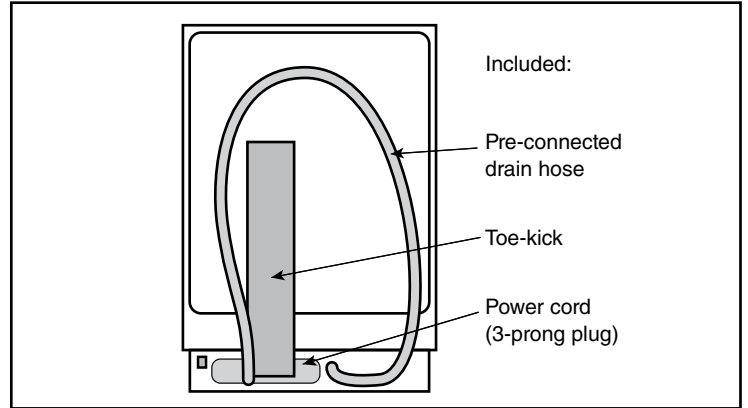

24" Pocket Handle Dishwasher

800 Series DLX – Stainless Steel SHP878ZD5N

Installation Details

Accessories: To purchase Bosch accessories, cleaners & parts please visit www.bosch-home.com/us/store or call 1-800-944-2904 (Mon to Fri 5 am to 6 pm PST, Sat 6 am to 3 pm PST).

Notes: All height, width and depth dimensions are shown in inches. BSH reserves the absolute and unrestricted right to change product materials and specifications, at any time, without notice. Consult the product's installation instructions for final dimensional data and other details prior to making cutout.

Warranties: Please see Use & Care manual or Bosch website for statement of limited warranty.

For more information on our entire line of products, go to www.bosch-home.com/us or call 1-800-944-2904

© BSH Home Appliances Corporation. All rights reserved. Bosch is a registered trademark of Robert Bosch GmbH.