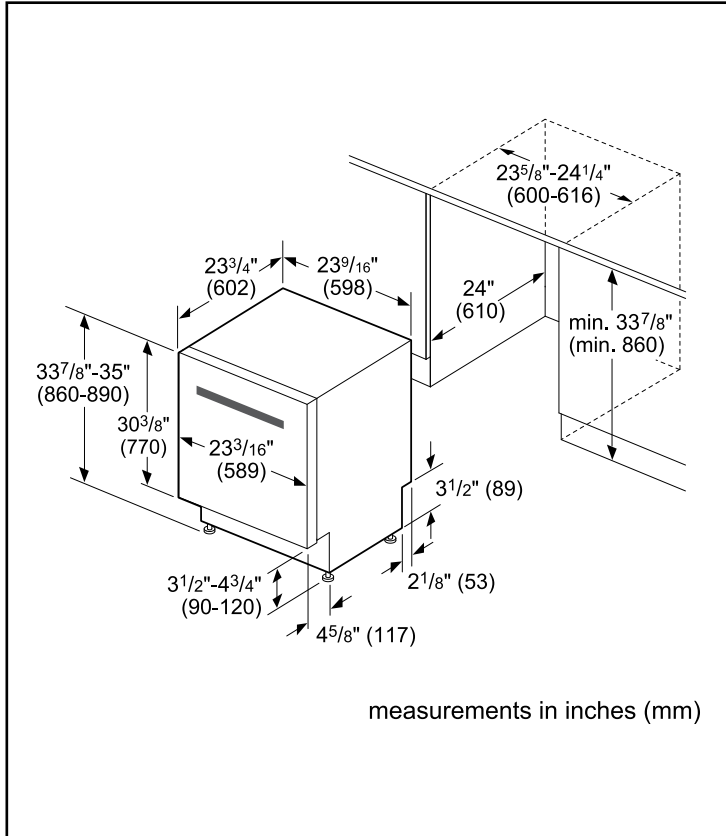

24" Pocket Handle Dishwasher

800 Series DLX – Stainless Steel SHP878ZD5N

Installation Details

Accessories: To purchase Bosch accessories, cleaners & parts please visit www.bosch-home.com/us/store or call 1-800-944-2904 (Mon to Fri 5 am to 6 pm PST, Sat 6 am to 3 pm PST).

Notes: All height, width and depth dimensions are shown in inches. BSH reserves the absolute and unrestricted right to change product materials and specifications, at any time, without notice. Consult the product's installation instructions for final dimensional data and other details prior to making cutout.

Warranties: Please see Use & Care manual or Bosch website for statement of limited warranty.

For more information on our entire line of products, go to www.bosch-home.com/us or call 1-800-944-2904

© BSH Home Appliances Corporation. All rights reserved. Bosch is a registered trademark of Robert Bosch GmbH.