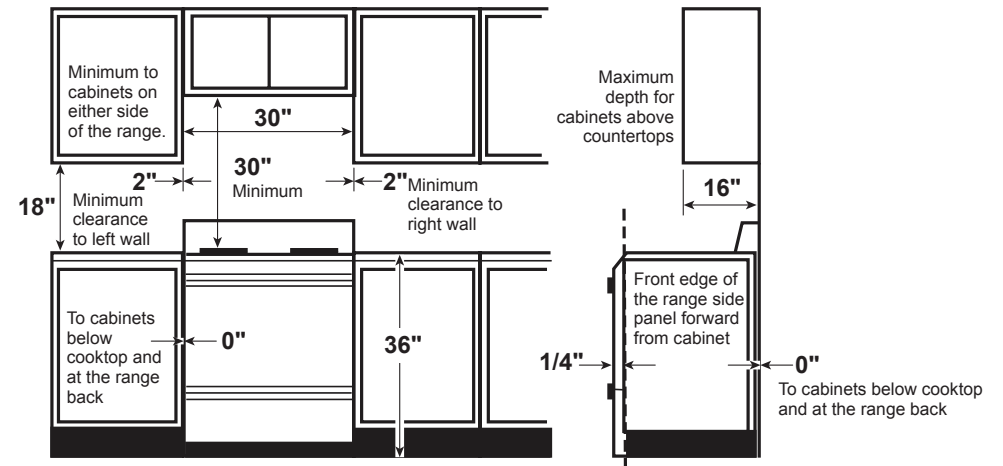

RGBS200DMWW

Hotpoint® 30" Free-Standing Gas Range with Cordless Battery Ignition

DIMENSIONS AND INSTALLATION INFORMATION (IN INCHES)

ELECTRICAL RATING: Standard 9V battery

Installation Information: Before installing, consult installation instructions packed with product for current dimensional data.

Hotpoint®

For answers to your Hotpoint product questions, visit our website at hotpoint.com or call 800.626.2000.

**ADA
COMPLIANT**

Specification Revised 2/22