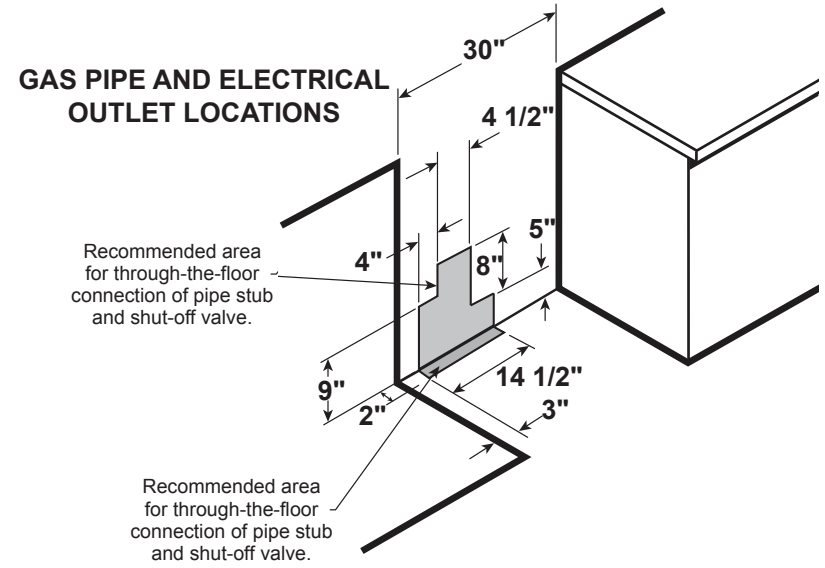

RGBS200DMWW

Hotpoint® 30" Free-Standing Gas Range with Cordless Battery Ignition

DIMENSIONS AND INSTALLATION INFORMATION (IN INCHES)

ELECTRICAL RATING: Standard 9V battery

Installation Information: Before installing, consult installation instructions packed with product for current dimensional data.

Hotpoint®

For answers to your Hotpoint product questions, visit our website at hotpoint.com or call 800.626.2000.

**ADA
COMPLIANT**

Specification Revised 2/22