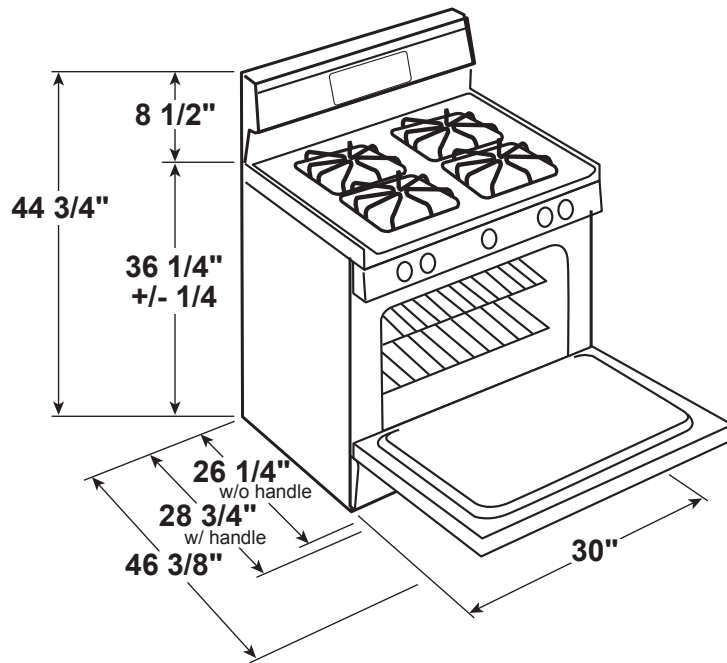

RGBS200DMWW

Hotpoint® 30" Free-Standing Gas Range with Cordless Battery Ignition

DIMENSIONS AND INSTALLATION INFORMATION (IN INCHES)

ELECTRICAL RATING: Standard 9V battery

Installation Information: Before installing, consult installation instructions packed with product for current dimensional data.

Hotpoint®

For answers to your Hotpoint product questions, visit our website at hotpoint.com or call 800.626.2000.

**ADA
COMPLIANT**

Specification Revised 2/22