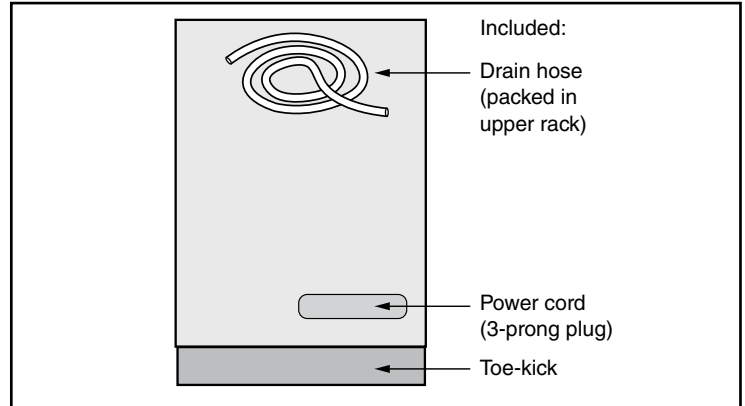

24" Bar Handle Dishwasher

100 Series – Stainless Steel SHX3AR75UC

BOSCH

Invented for life

Installation Details

Accessories: To purchase Bosch accessories, cleaners & parts please visit www.bosch-home.com/us/store or call 1-800-944-2904 (Mon to Fri 5 am to 6 pm PST, Sat 6 am to 3 pm PST).

Notes: All height, width and depth dimensions are shown in inches. BSH reserves the absolute and unrestricted right to change product materials and specifications, at any time, without notice. Consult the product's installation instructions for final dimensional data and other details prior to making cutout.