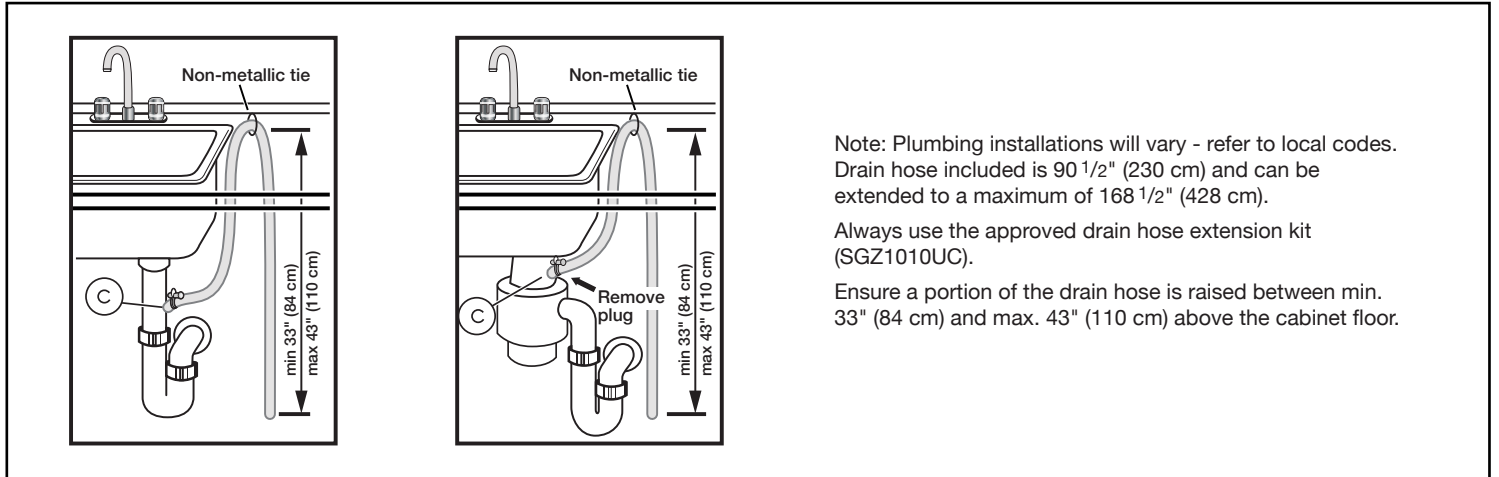

Notes: All height, width and depth dimensions are shown in inches. BSH reserves the absolute and unrestricted right to change product materials and specifications, at any time, without notice. Consult the product's installation instructions for final dimensional data and other details prior to making cutout.

24" Bar Handle Dishwasher

100 Series – Stainless Steel SHX3AR75UC

BOSCH

Invented for life

Installation Details

Note: Plumbing installations will vary - refer to local codes. Drain hose included is 90 1/2" (230 cm) and can be extended to a maximum of 168 1/2" (428 cm).

Always use the approved drain hose extension kit (SGZ1010UC).

Ensure a portion of the drain hose is raised between min. 33" (84 cm) and max. 43" (110 cm) above the cabinet floor.

Accessories: To purchase Bosch accessories, cleaners & parts please visit www.bosch-home.com/us/store or call 1-800-944-2904 (Mon to Fri 5 am to 6 pm PST, Sat 6 am to 3 pm PST).