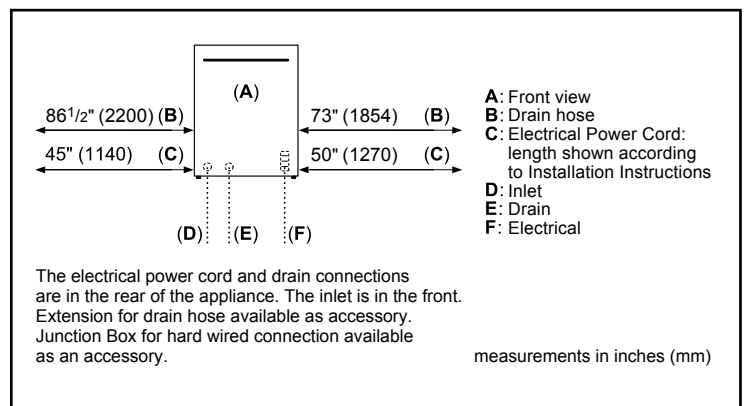

24" Bar Handle Dishwasher

100 Series – Stainless Steel SHX3AR75UC

BOSCH

Invented for life

Installation Details

Accessories: To purchase Bosch accessories, cleaners & parts please visit www.bosch-home.com/us/store or call 1-800-944-2904 (Mon to Fri 5 am to 6 pm PST, Sat 6 am to 3 pm PST).

Notes: All height, width and depth dimensions are shown in inches. BSH reserves the absolute and unrestricted right to change product materials and specifications, at any time, without notice. Consult the product's installation instructions for final dimensional data and other details prior to making cutout.

Warranties: Please see Use & Care manual or Bosch website for statement of limited warranty.

For more information on our entire line of products, go to www.bosch-home.com/us or call 1-800-944-2904

© BSH Home Appliances Corporation. All rights reserved. Bosch is a registered trademark of Robert Bosch GmbH.