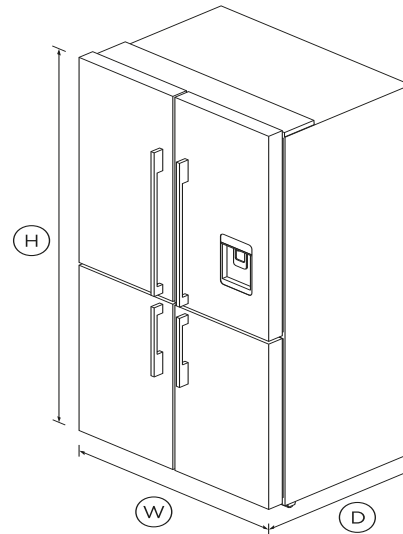

Freestanding Quad Door Refrigerator Freezer, 36", 18.9 cu ft, Ice & Water

Series 7 | Contemporary

Stainless Steel | French hinge

With brilliant LED lighting and three independent compartments including a Variable Temperature Zone, for truly flexible storage.

- Spacious bottom freezer with full extension drawer gives easy access to frozen goods

DIMENSIONS

Height	70 1/2"
Width	35 5/8"
Depth	27 1/16"

FEATURES & BENEFITS

VARIABLE TEMPERATURE ZONE

At the touch of a button, easily convert the lower right compartment to suit different food types, giving you storage flexibility for everyday needs as well as special occasions. Choose from Freezer, Soft Freeze, Chill and Fridge modes.

FLEXIBLE STORAGE

Three large, independent compartments provide ample storage space. Easily adjustable cantilevered shelving in the refrigerator and full extension bins in the freezer provides maximum storage flexibility. A Variable Temperature Zone in the lower right compartment provides a true freezer temperature of -0.4°F.