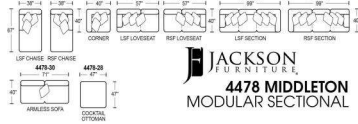

AVAILABLE ITEMS:

JACKSON FURNITURE
4478 MIDDLETON
MODULAR SECTIONAL