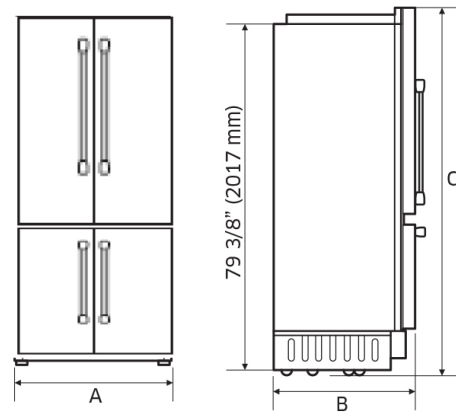

Weights & Dimensions

NET WEIGHT (LBS)	647.7
SHIPPING WEIGHT (LBS)	707.7
PRODUCT DIMENSIONS (W X H X D IN INCHES)	47 1/4 x 83 3/8 x 23 13/16
STANDARD CUTOUT REQUIRED (W X H X D IN INCHES)	47 1/2 x 84 x 24
FLUSH CUTOUT REQUIRED (W X H X D IN INCHES)	48 x 84 x 25

Accessories (Optional)

RAT48AMAASR/DA	48" 4-Door Built-In French Door Refrigerator panel kit, Silver Stainless
RAT48AMAAMS/DA	48" 4-Door Built-In French Door Refrigerator panel kit, Graphite Stainless
RAC48TKBBSR/DA	48" kick plate, Silver Stainless
RAC48TKBBMS/DA	48" kick plate, Graphite Stainless
RACOOWFAAAA/DA	Water filter for refrigeration
RACOODFAAAA/DA	Air filter for refrigeration DRF/DRR/DRW, set of 6

48-Inch Built-In French Door Refrigerator

Product Dimensions

A - WIDTH (IN/MM)	47 3/4 / 1213
B - DEPTH (IN/MM)	25 / 635
C - HEIGHT (IN/MM)	83 3/8 / 2118
D - (IN/MM)	47 1/4 / 1200
D1 - WITH PANEL (IN/MM)	49 11/16 / 1262
D2 - WITH HANDLE (IN/MM)	55 7/32 / 1403
E - (IN/MM)	51 1/2 / 1308
F - (IN/MM)	23 45/64 / 602
G - (IN/MM)	50 25/64 / 1280

Installation Cutout Dimensions

A - WIDTH (IN/MM)	48 / 1220
B - DEPTH (IN/MM)	25 / 635
C - HEIGHT (IN/MM)	84 / 2134
D - (IN/MM)	28 / 712
E - (IN/MM)	80 / 2032