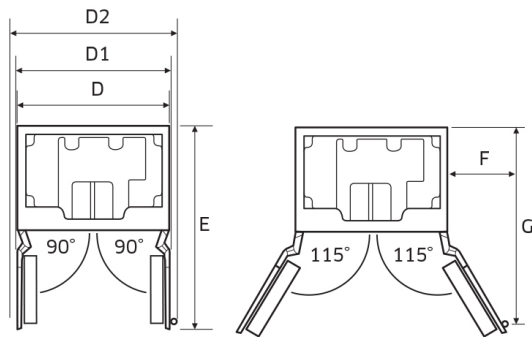

Weights & Dimensions

NET WEIGHT (LBS)	647.7
SHIPPING WEIGHT (LBS)	707.7
PRODUCT DIMENSIONS (W X H X D IN INCHES)	47 1/4 x 83 3/8 x 23 13/16
STANDARD CUTOUT REQUIRED (W X H X D IN INCHES)	47 1/2 x 84 x 24
FLUSH CUTOUT REQUIRED (W X H X D IN INCHES)	48 x 84 x 25

48-Inch Built-In French Door Refrigerator

Product Dimensions

A - WIDTH (IN/MM)	47 3/4 / 1213
B - DEPTH (IN/MM)	25 / 635
C - HEIGHT (IN/MM)	83 3/8 / 2118
D - (IN/MM)	47 1/4 / 1200
D1 - WITH PANEL (IN/MM)	49 11/16 / 1262
D2 - WITH HANDLE (IN/MM)	55 7/32 / 1403
E - (IN/MM)	51 1/2 / 1308
F - (IN/MM)	23 45/64 / 602
G - (IN/MM)	50 25/64 / 1280

Installation Cutout Dimensions

A - WIDTH (IN/MM)	48 / 1220
B - DEPTH (IN/MM)	25 / 635
C - HEIGHT (IN/MM)	84 / 2134
D - (IN/MM)	28 / 712
E - (IN/MM)	80 / 2032