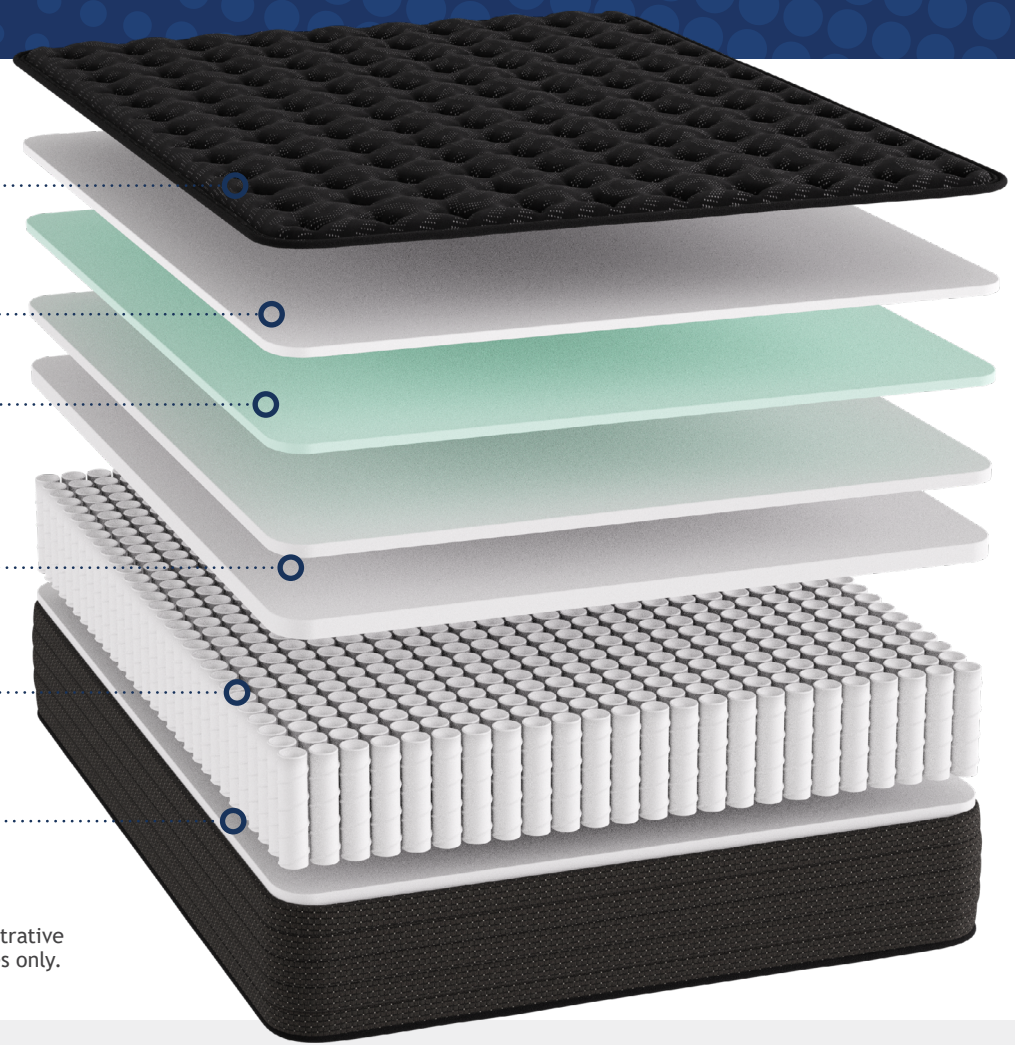

Craftsman Extra Firm

For illustrative purposes only.

Cooling Cover

Premium blend of high-quality fabrics with cool-to-the-touch properties.

HD Quilt Foam

Additional high-density foam quilted into the cover for an exceptional sleep surface.

3/4" Quilted Gel-Infused Memory Foam

Ultra-premium quilted memory foam with the cooling benefits of gel-infusion.

2 1/2" HD Comfort Foam

Our high-density foams use our Comfort-lock® process to provide longer lasting comfort.

8" Titan HD Support Core

The Titan HD Support Core's heavy gauge wrapped coils create the maximum support for a firm bed.

HD Base Support Foam

The shock absorbing high-density base foam reduces motion transfer and provides long-lasting support.

Height:

13"

Plus or Minus 1/2"

Comfort Level:

Extra Firm

Firm

Medium

Plush