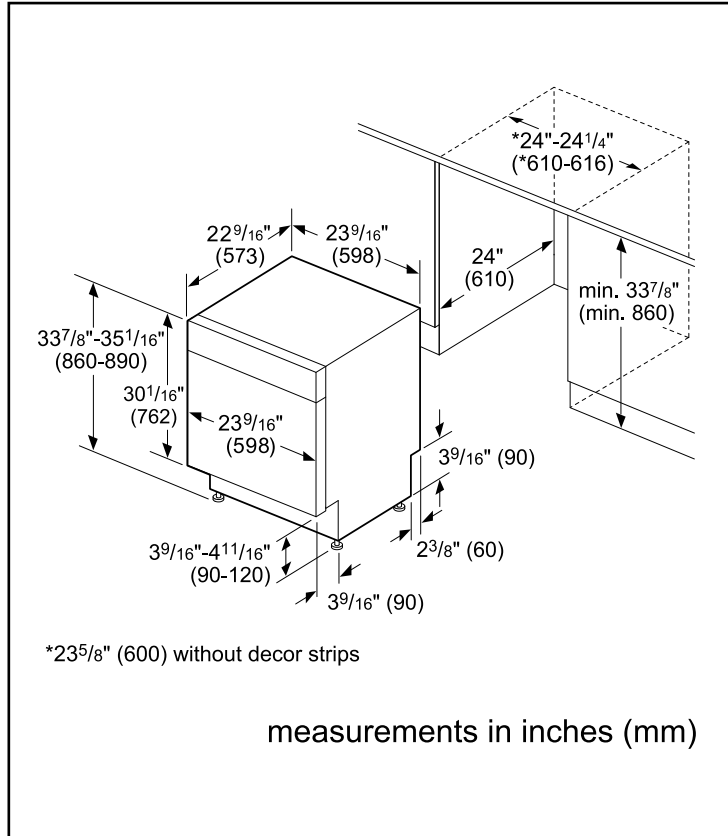

24" Recessed Handle Dishwasher

100 Series – Stainless Steel SHE3AR75UC

Installation Details

Accessories: To purchase Bosch accessories, cleaners & parts please visit www.bosch-home.com/us/store or call 1-800-944-2904 (Mon to Fri 5 am to 6 pm PST, Sat 6 am to 3 pm PST).

Notes: All height, width and depth dimensions are shown in inches. BSH reserves the absolute and unrestricted right to change product materials and specifications, at any time, without notice. Consult the product's installation instructions for final dimensional data and other details prior to making cutout.

Warranties: Please see Use & Care manual or Bosch website for statement of limited warranty.

For more information on our entire line of products, go to www.bosch-home.com/us or call 1-800-944-2904

© BSH Home Appliances Corporation. All rights reserved. Bosch is a registered trademark of Robert Bosch GmbH.