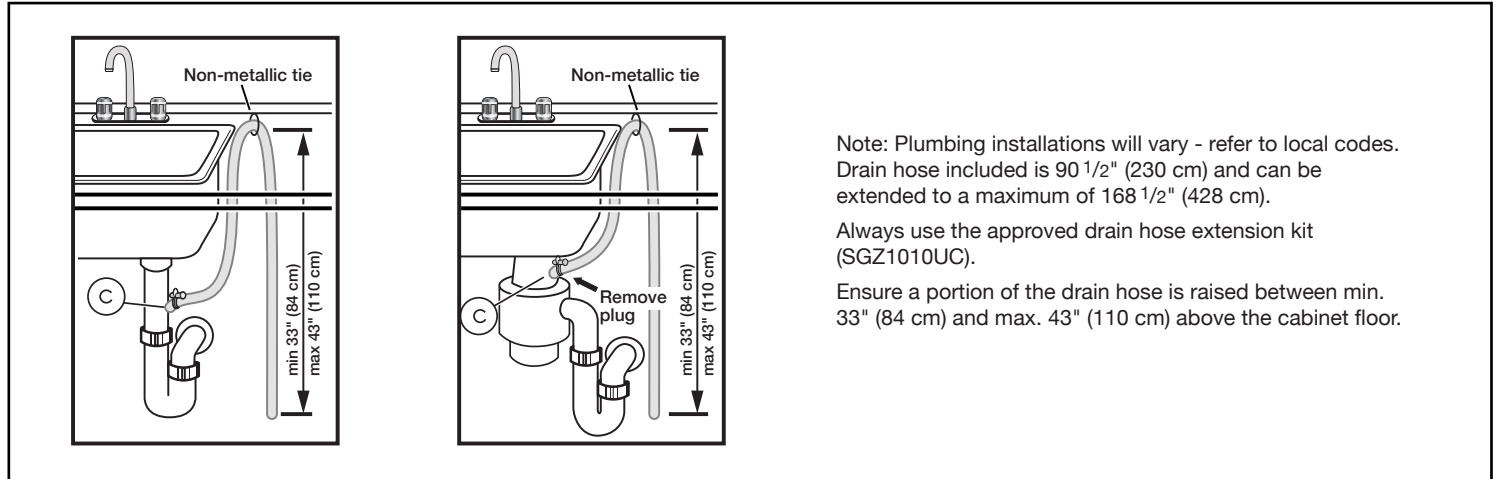

Notes: All height, width and depth dimensions are shown in inches. BSH reserves the absolute and unrestricted right to change product materials and specifications, at any time, without notice. Consult the product's installation instructions for final dimensional data and other details prior to making cutout.

24" Recessed Handle Dishwasher

100 Series – Stainless Steel SHE3AR75UC

BOSCH

Invented for life

Installation Details

Note: Plumbing installations will vary - refer to local codes. Drain hose included is 90 1/2" (230 cm) and can be extended to a maximum of 168 1/2" (428 cm).