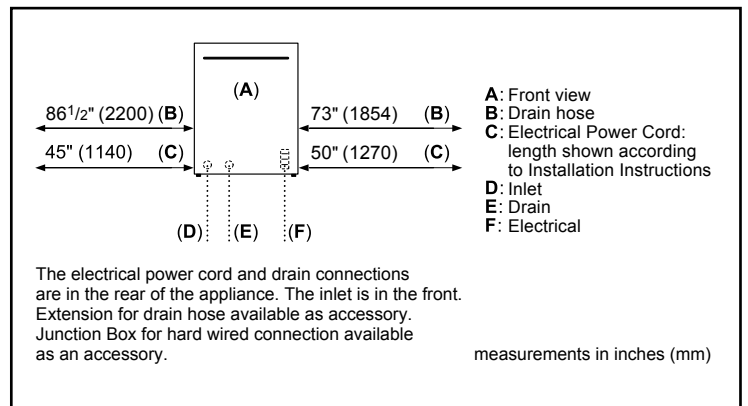

24" Recessed Handle Dishwasher

100 Series – Stainless Steel SHE3AR75UC

Installation Details

Accessories: To purchase Bosch accessories, cleaners & parts please visit www.bosch-home.com/us/store or call 1-800-944-2904 (Mon to Fri 5 am to 6 pm PST, Sat 6 am to 3 pm PST).

Notes: All height, width and depth dimensions are shown in inches. BSH reserves the absolute and unrestricted right to change product materials and specifications, at any time, without notice. Consult the product's installation instructions for final dimensional data and other details prior to making cutout.

Warranties: Please see Use & Care manual or Bosch website for statement of limited warranty.

For more information on our entire line of products, go to www.bosch-home.com/us or call 1-800-944-2904

© BSH Home Appliances Corporation. All rights reserved. Bosch is a registered trademark of Robert Bosch GmbH.