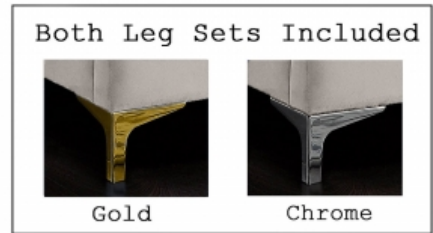

# meridian.

CruzCream-T  
Cruz Cream Twin Bed  
44" W x 81.5" D x 56" H • 11.08 CUFT • 77.5 lb.

Revamp your bedroom space with this sumptuously crafted Cruz twin bed from Meridian furniture. The star of the show here is the headboard its tufted with deep button tufts that not only keep its thick padding in place and aloft, but also add a modern, textural look to your space. Sleek cream velvet upholstery feels luxuriously upscale to the touch, and the high headboard and the minimalist platform frame with metal feet add a timelessly contemporary silhouette to your space.