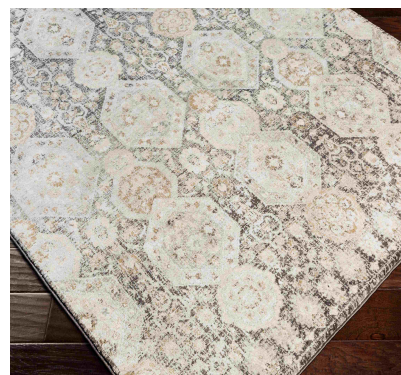

## Indigo IGO-2307

**CORNER DETAIL**

### DETAILS

100% Polypropylene  
Machine Woven  
Medium Pile  
Thickness: 0.41"  
Made in Turkey

### SIZES AVAILABLE

2' x 2'11"  
4'3" x 5'7"  
9' x 12'4"  
5'3" x 7'3"  
6'7" x 9'  
7'10" x 10'2"  
18" Sample