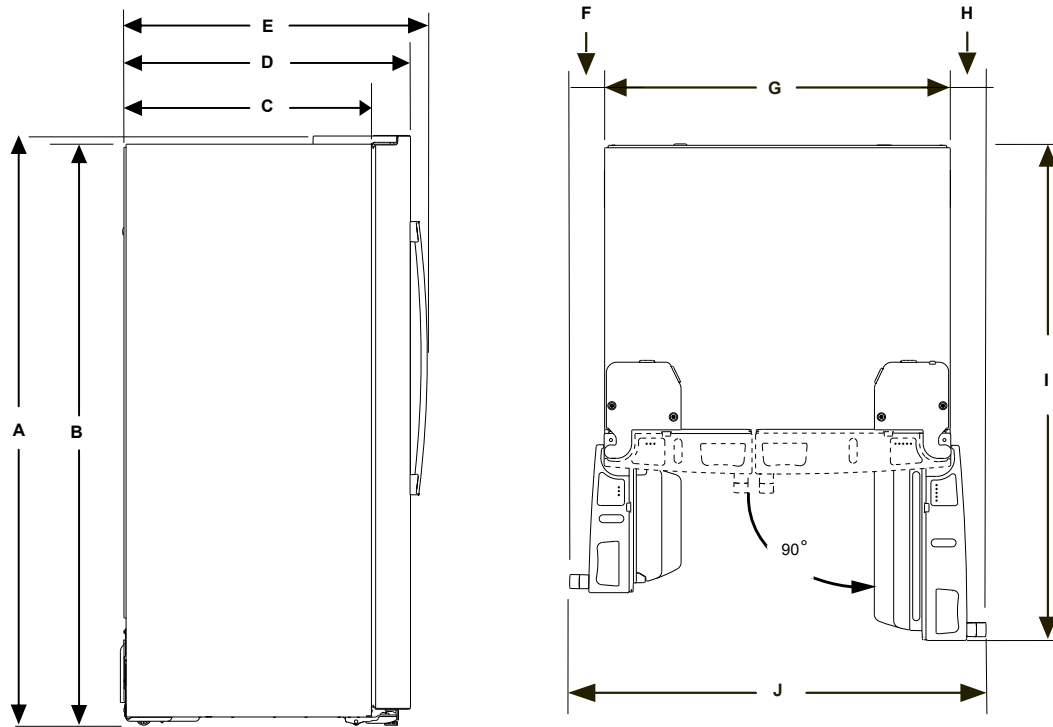

GSS28N

GE® 27.9 Cu. Ft. Side-By-Side Refrigerator with Extra Tall Dispenser and In-Door Icemaker

Dimensions and Installation Information (inches)

Product Dimensions	Inches
Height to top of hinge and door (A)	69-15/16
Height to top of case (B)	68-15/16
Case depth without doors, without handles (C)	29-7/16
Depth with doors, without handles (D)	34
Overall depth with doors and handles (E)	36
Clearance from side of case to adjacent wall with freezer door open 90° (F)	3-11/16
Overall case width (G)	35-3/4
Clearance from side of case to adjacent wall with fresh food door open 90° (H)	3-3/4
Total depth with fresh food door open 90° (I)	51-1/4
Width with doors open 90°, including handles (J)	43-1/8

Total Product Dimensions (WxHxD)

35-3/4" x 69-15/16" x 36"

Air Clearances	Inches
Each side	1/8
Top	1
Back	2

Water hook-ups fit in back air clearance when calculating installation depth.

Allow additional space for any necessary leveling adjustments.