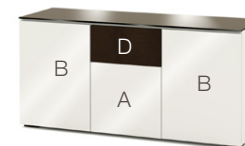

## SPEAKER INTEGRATED AV CABINETS – Includes Speaker Grill

**329**

\*TV Size: up to 50"

**326**

\*TV Size: up to 75"

**336**

\*TV Size: up to 75"

**339**