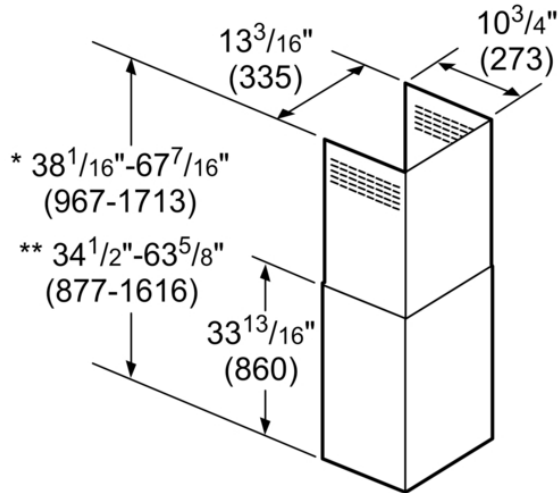

9' - 11.5' Ceilings Chimney Extension Kit for 300 Series 30" Chimney Wall Hoods HCPEXT5UC

- Recirculating installation
- ** Ducted installation

measurements in inches (mm)

Features

Product Description	
Brand	Accessory Bosch
Product name / series name	
SKU	HCPEXT5UC
Internal article number	00000000011002372
EAN code	4242002797830
Product packaging dimensions (HxWxD)	
Net weight	20.000 22
Quantity per packing unit	
Standard number of units per pallet	
UPC code	825225909736
Product image	MCSA00682541_HCPEXT5UC_def.jpg

Technical Specification

Notes: All height, width and depth dimensions are shown in inches. *Please refer to installation instructions prior to making cutout. BSH reserves the absolute and unrestricted right to change product materials and specifications, at any time, without notice. Consult the product's installation instructions for final dimensional data and other details. Applicable product warranty can be found in a accompanying product literature or you may contact your account manager for further details.

For more information on our entire line of products, go to boschappliances.com or call 1-800-944-2904.
Copyright ©2022 BSH Home Appliances Corporation. All rights reserved. Bosch is a registered trademark of Robert Bosch GmbH.

Litho Date: 10/2022