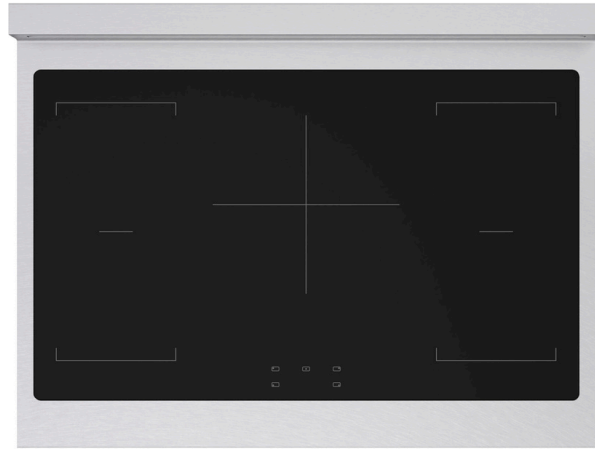

ZLINE Autograph Edition 36 in. 5.2 cu. ft. Paramount Induction Range with 5 Element Cooktop and Electric Convection Oven in Satin Stainless Steel with White Matte Door and Polished Gold Accents (SINRSZ-WM-36-G)

ZLINE
ATTAINABLE LUXURY™

INTRODUCTION

Luxury isn't meant to be left desired—it's meant to be attainable. The ZLINE Autograph Edition 36 in. 5.2 cu. ft. Paramount Induction Range with 5 Element Cooktop and Electric Convection Oven in Satin Stainless Steel with White Matte Door and Polished Gold Accents (SINRSZ-WM-36-G) combines the versatility of a nanotechnology-reinforced anti-scratch cooktop with anti-glare coating, an electric convection oven with digital thermostat technology, and a Horizon oven door window design allowing you to master every meal. With a modern, timeless style and refined functionality, ZLINE Paramount Induction Ranges are masterfully crafted to deliver an elevated culinary experience.

POWER / RATINGS

Amps	50A
Voltage	120/240V

CERTIFICATIONS

ETL Listed

ZLINE Autograph Edition 36 in. 5.2 cu. ft. Paramount Induction Range with 5 Element Cooktop and Electric Convection Oven in Satin Stainless Steel with White Matte Door and Polished Gold Accents (SINRSZ-WM-36-G)

ZLINE
ATTAINABLE LUXURY™

SPECIFICATIONS IN-DEPTH

GENERAL PROPERTIES

SKU	SINRSZ-WM-36-G
Finish	Satin Stainless Steel with White Matte Door
Control Type	Manual Front Control
Convection	Yes
Fuel Type	Convection Electric Oven- Induction Cooktop
Mount Type	Free Standing
Number of Racks	2
Oven Lighting	Halogen
Self-Clean	No
Timer	No
Total Wattage	11600