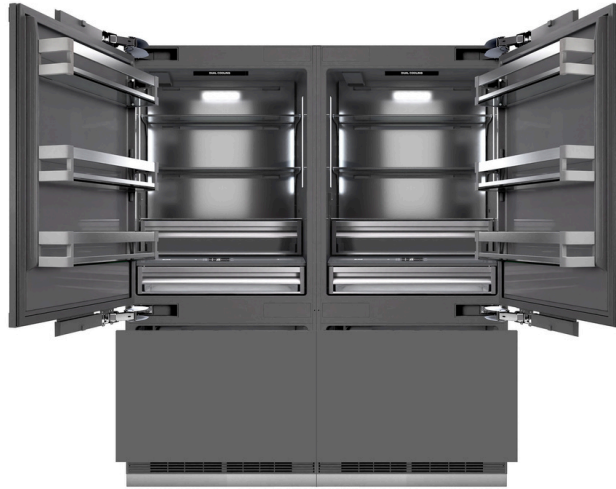

ZLINE Autograph Edition 72 in. 39.6 cu. ft. Panel Ready French Door Built-In Bottom Freezer Refrigerator with Water Dispensers and Ice Makers with Graphite Gray Interior and Matte Black Accents (GRBITZ-72-MB)

PANELS NOT INCLUDED

INTRODUCTION

Luxury isn't meant to be desired - it's meant to be attainable. The ZLINE Autograph Edition 72 in. 39.6 cu. ft. Panel Ready French Door Built-In Bottom Freezer Refrigerator with Water Dispensers and Ice Makers with Graphite Gray Interior and Matte Black Accents (GRBITZ-72-MB) provides the ultimate upgrade to the center of your home by pairing premium dual cooling technology with enhanced storage capacity for multiple grocery items. Achieve ZLINE Attainable Luxury® excellence with innovative features designed to enhance your kitchen's cooling and freezing capability.

LED Illumination - Easily spot items inside both fridge compartments thanks to cool white LED interior lights along the walls and ceiling that illuminate when you open doors

Adjustable Shelves and Bins - Easily store larger items with 6 spill-resistant glass shelves and 6 door bins in the fridge compartment, as well as 4 full-extension drawers in the freezer

ZLINE
ATTAINABLE LUXURY®

SPECIFICATIONS IN-DEPTH

GENERAL PROPERTIES

SKU	GRBITZ-72-MB
Finish	Matte Black
Additional Temp Zone Control	30°F (-1 °C) - 41°F (5°C)
Capacity	39.6 cu. ft.
Decibels	43 dBA
Door Alarm	Yes
Door Bins	6
Door Style	French Door
Flex Drawer Capacity	2.2 cu. ft.
Freezer Capacity	11.2 cu. ft.
Freezer Door Style	Pull-Out Drawer
Freezer Drawer Bins	4
Ice Maker	Yes
Ice/Water Dispenser Location	Internal
Lights	8 LED (6 fridge, 2 freezer)
Number of Fridge Shelves	6
Mount Type	Built-In