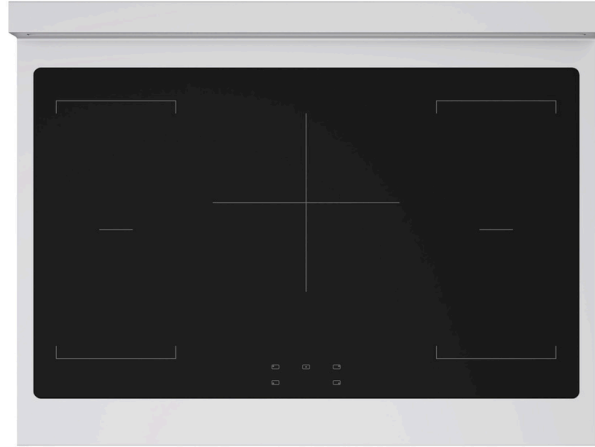

POWER / RATINGS

Amps	50A
Voltage	120/240V

CERTIFICATIONS

ETL Listed

ZLINE Autograph Edition 36 in. 5.2 cu. ft. Paramount Induction Range with 5 Element Cooktop and Electric Convection Oven in Stainless Steel with Black Matte Door and Polished Gold Accents (SINRZ-BLM-36-G)

ZLINE
ATTAINABLE LUXURY™

SPECIFICATIONS IN-DEPTH

GENERAL PROPERTIES

SKU	SINRZ-BLM-36-G
Finish	Stainless Steel with Black Matte Door
Control Type	Manual Front Control
Convection	Yes
Fuel Type	Convection Electric Oven- Induction Cooktop
Mount Type	Free Standing
Number of Racks	2
Oven Lighting	Halogen
Self-Clean	No
Timer	No
Total Wattage	11600