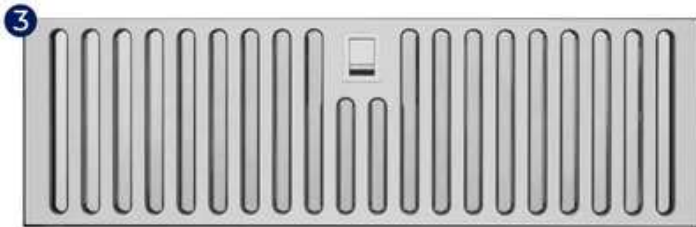

IN-R110

What's Included?

- 1 Bag of Screws
- 2 User Manual
- 3 1 x Dishwasher-Safe Baffle Filters (IN-R110-30)
2 x Dishwasher-Safe Baffle Filters (IN-R110-36)
- 4 Microfiber Cloth
- 5 Aluminum Foil Tape
- 6 Mounting Template
- 7 Top 6" Round Exhaust Adapter