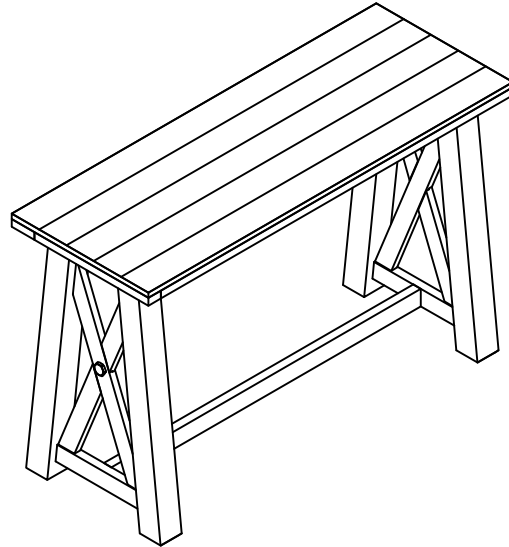

* Replaceable Part

* Replaceable Part

x1 RS762DJ-106-LEGL-Legs (Left)*
Jambes (gauche)
Piernas (izquierda)

x1 RS762DJ-106-LEGR-Legs (Right)*
Jambes (droite)
Piernas (derecha)

x1 RS762DJ-106-STRE -Stretcher*
Civière
Camilla