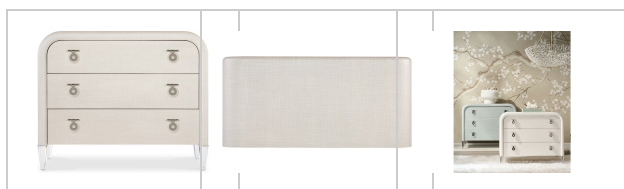

Availability: Extremely Low Inventory - Please contact us for more information.

Type: Chests, Decorative Chests

Category: Living Room

Collection: Melange

Number of Shelves: 0

Number of Drawers: 3

Number of Leaves: 0

Style: Transitional

Finish: Whites/Creams/Beiges

Brand: Hooker Furniture

Collection Features: Come closer to Mélangé, and you will discover something unexpected. An eclectic blending of colors, textures, and materials in a vibrant collection of one-of-a-kind artistic pieces, Mélangé is meant to inspire you and fuel an experience of self discovery, inspiring a renaissance in your home. Each piece of Mélangé has its own story. The designs are versatile and timeless, easily transcending from one life stage to the next, from home to home and generation to generation.

Status: New

Finish: Off-white linen exterior with clear acrylic legs and silver chrome-colored metal accents. Hardware is clear acrylic and chrome-colored metal drop pulls.

Features: Linen wrapped exterior and drawer fronts
Three self-closing drawers
Rounded corners
Clear acrylic tapered legs with metal accents

Material: Wood, Linen, Acrylic and Metal Cap

Drawer Construction: Hooker Furniture offers full height, full depth and full width drawers for maximum storage capacity. All drawers have strong, time-tested English or French dovetail construction, for years of problem-free use. Plywood drawer bottoms

Let's chat

We're Online