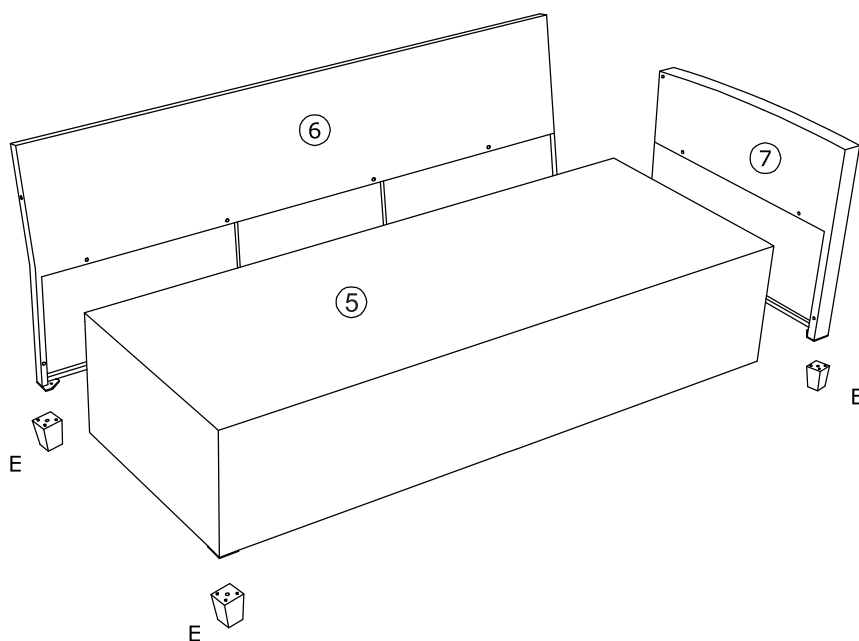

STEP 2

A x 3  M6x40 mm	D x 3  Ø16X1 mm	G x 1  4 mm	
--	--	--	--

STEP 3

A x 6  M6x40 mm	H x 1  M6 x 30 mm	B x 1  M6x110 mm	D x 8  Ø16X1 mm	G x 1  4 mm
--	--	---	--	--

STEP 4

C x 4  M6x55 mm	E x 4  45x45x65 mm	G x 1  4 mm	
--	---	--	--

STEP 5

STEP 6

PARTS

Check that you've received
all parts listed below.

ASSEMBLY INSTRUCTIONS

FM80001GG-2 - OUTDOOR DINING 1 ARM SOFA

FM80001BB-2 - OUTDOOR DINING 1 ARM SOFA

5	6	7
		
1 pc	1 pc	1 pc

HARDWARE

Check that you've received
all hardware listed below.

ASSEMBLY INSTRUCTIONS

FM80001GG-2 - OUTDOOR DINING SECT SOFA

FM80001BB-2 - OUTDOOR DINING SECT SOFA

A	B	C	D	E	G
					
M6x40 mm	M6x110 mm	M6x55 mm	Ø16X1 mm		
9 pcs	1 pc	4 pcs	10 pcs	4 pcs	1 pc