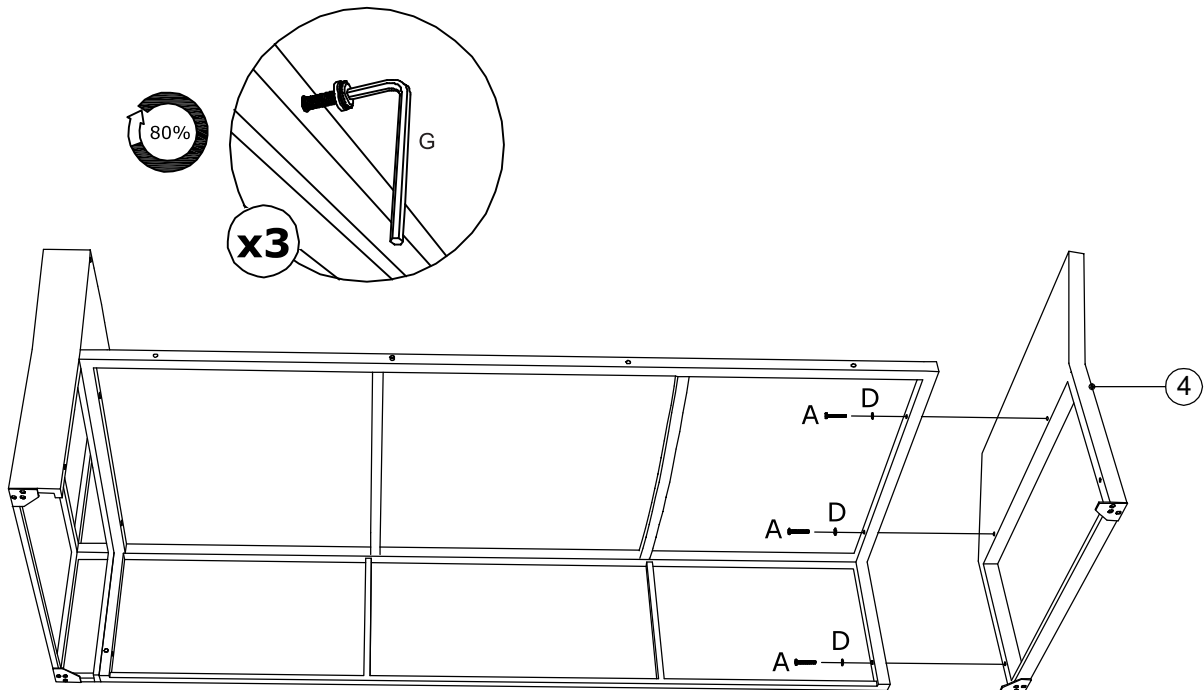

4	5	6	7
			
1 pc	1 pc	1 pc	1 pc

HARDWARE

Check that you've received
all hardware listed below.

ASSEMBLY INSTRUCTIONS

FM80001GG-1 - OUTDOOR DINING SECT SOFA

FM80001BB-1 - OUTDOOR DINING SECT SOFA

A	B	C	D
			
M6x40 mm	M6x110 mm	M6x55 mm	Ø16X1 mm
12 pcs	1 pc	4 pcs	14 pcs

E	G	H
		
		M6x30 mm
4 pcs	1 pc	1 pc

STEP 1

A x 3  M6x40 mm	D x 3  Ø16X1 mm	G x 1  4 mm	
--	--	--	--

STEP 2

A x 3  M6x40 mm	D x 3  Ø16X1 mm	G x 1  4 mm	
--	--	--	--

STEP 3

A x 6  M6x40 mm	H x 1  M6 x 30 mm	B x 1  M6x110 mm	D x 8  Ø16X1 mm	G x 1  4 mm
--	--	---	--	--