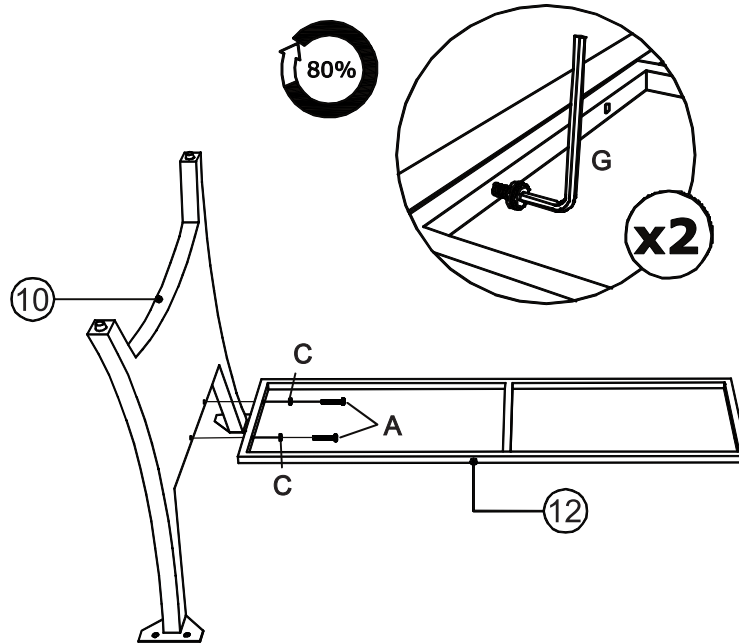

A	B	C	D	E	G
					
M6x40 mm	M6x110 mm	M6x55 mm	Ø16X1 mm		
9 pcs	1 pc	4 pcs	10 pcs	4 pcs	1 pc

STEP 7

A x 3  M6x40 mm	D x 3  Ø16x1 mm	G x 1  4 mm	
--	--	--	--

STEP 8

A x 6  M6x40 mm	B x 1  M6x110 mm	D x 7  Ø16x1 mm	G x 1  4 mm	
--	---	--	--	--

STEP 9

C x 4  M6x55 mm	E x 4 	G x 1  4 mm	
--	--	---	--

STEP 10

G x 1  4 mm	
--	--

STEP 11

Finish

PARTS

Check that you've received
all parts listed below.

ASSEMBLY INSTRUCTIONS

FM80001GG-T - OUTDOOR DINING TABLE TOP

FM80001BB-T - OUTDOOR DINING TABLE TOP

10	11	12
		
2 pcs	1 pc	1 pc

HARDWARE

Check that you've received
all hardware listed below.

ASSEMBLY INSTRUCTIONS

STEP 13

A x 2  M6x40 mm	C x 2  Ø16x1 mm	G x 1  4 mm	
--	--	---	--

STEP 14

I x 8  M6x15 mm	C x 2  Ø16x1 mm	G x 1  4 mm	
--	--	---	--

STEP 15

G x 1  4 mm	
--	--

STEP 16

Need some help?