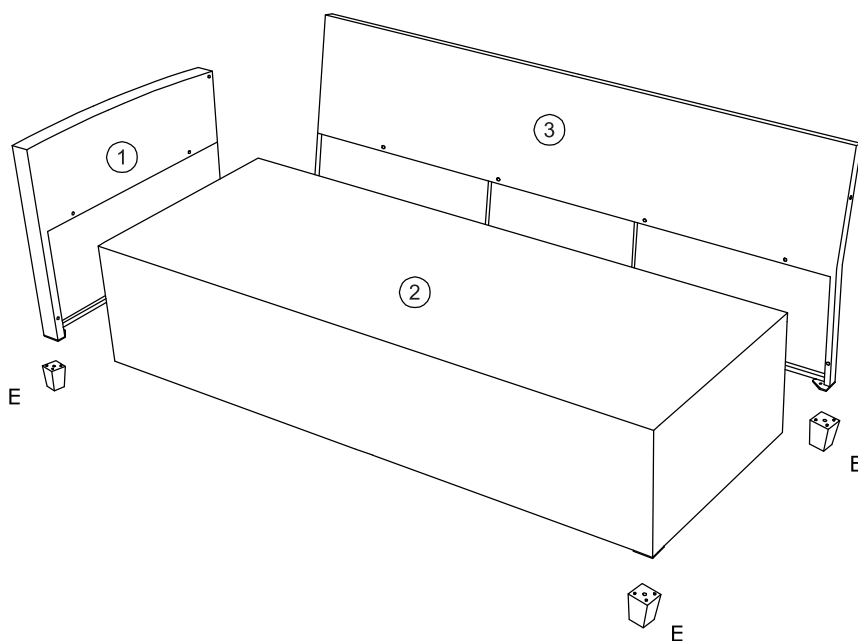

PARTS

Check that you've received
all parts listed below.

ASSEMBLY INSTRUCTIONS

FM80001GG-2 - OUTDOOR DINING 1 ARM SOFA

FM80001BB-2 - OUTDOOR DINING 1 ARM SOFA

1	2	3
1 pc	1 pc	1 pc