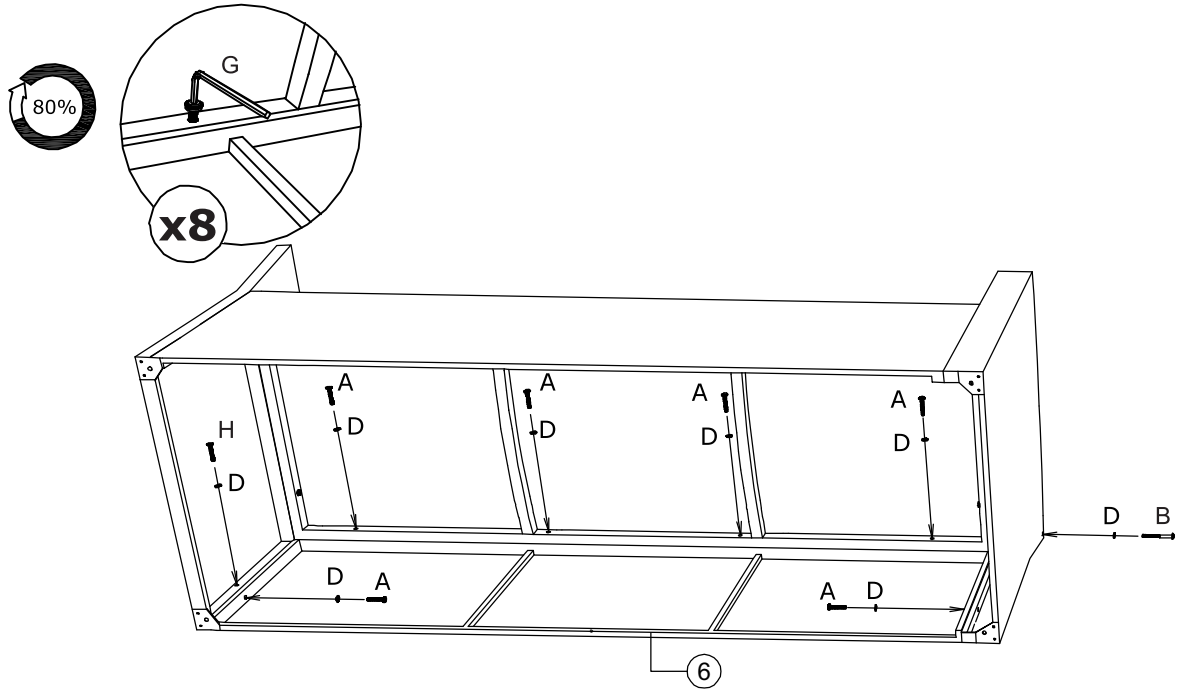

4	5	6	7
			
1 pc	1 pc	1 pc	1 pc

HARDWARE

Check that you've received
all hardware listed below.

ASSEMBLY INSTRUCTIONS

FM80001GG-1 - OUTDOOR DINING SECT SOFA

FM80001BB-1 - OUTDOOR DINING SECT SOFA

A	B	C	D
			
M6x40 mm	M6x110 mm	M6x55 mm	Ø16X1 mm
12 pcs	1 pc	4 pcs	14 pcs

E	G	H
		
		M6x30 mm
4 pcs	1 pc	1 pc

STEP 1

A x 3  M6x40 mm	D x 3  Ø16X1 mm	G x 1  4 mm	
--	--	--	--

STEP 2

A x 3  M6x40 mm	D x 3  Ø16X1 mm	G x 1  4 mm	
--	--	--	--

STEP 3

A x 6  M6x40 mm	H x 1  M6 x 30 mm	B x 1  M6x110 mm	D x 8  Ø16X1 mm	G x 1  4 mm
--	--	---	--	--