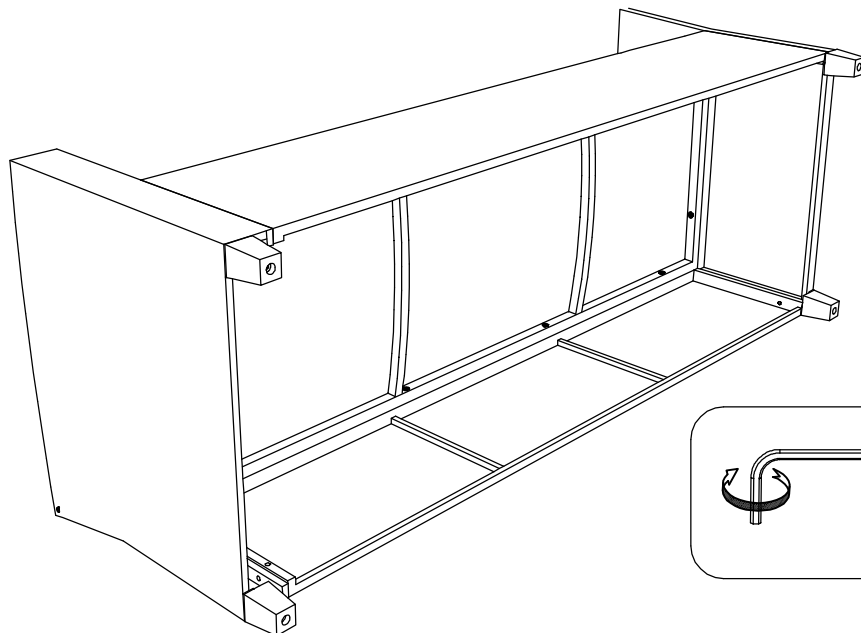

FM80001GG-1 - OUTDOOR DINING SECT SOFA

FM80001BB-1 - OUTDOOR DINING SECT SOFA

A	B	C	D
			
M6x40 mm	M6x110 mm	M6x55 mm	Ø16X1 mm
12 pcs	1 pc	4 pcs	14 pcs

E	G	H
		
		M6x30 mm
4 pcs	1 pc	1 pc

STEP 1

A x 3  M6x40 mm	D x 3  Ø16X1 mm	G x 1  4 mm	
--	--	--	--

STEP 2

A x 3  M6x40 mm	D x 3  Ø16X1 mm	G x 1  4 mm	
--	--	--	--

STEP 3

A x 6  M6x40 mm	H x 1  M6 x 30 mm	B x 1  M6x110 mm	D x 8  Ø16X1 mm	G x 1  4 mm
--	--	---	--	--

STEP 4

C x 4  M6x55 mm	E x 4  45x45x65 mm	G x 1  4 mm	
--	---	--	--

STEP 5

STEP 6

PARTS

Check that you've received
all parts listed below.

ASSEMBLY INSTRUCTIONS

FM80001GG-2 - OUTDOOR DINING 1 ARM SOFA

FM80001BB-2 - OUTDOOR DINING 1 ARM SOFA

5	6	7
		
1 pc	1 pc	1 pc