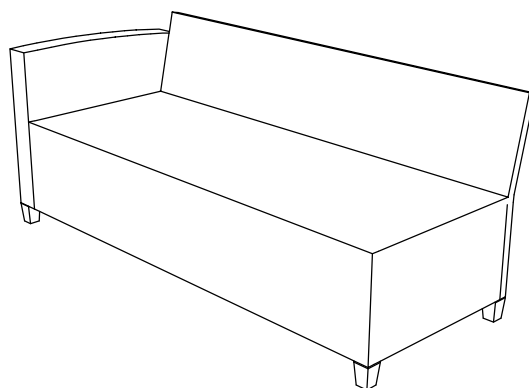

PARTS

Check that you've received
all parts listed below.

ASSEMBLY INSTRUCTIONS

FM80001GG-2 - OUTDOOR DINING 1 ARM SOFA

FM80001BB-2 - OUTDOOR DINING 1 ARM SOFA

1	2	3
1 pc	1 pc	1 pc