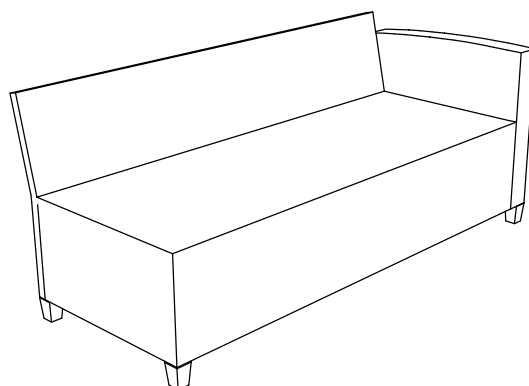

STEP 2

A x 3  M6x40 mm	D x 3  Ø16X1 mm	G x 1  4 mm	
--	--	--	--

STEP 3

A x 6  M6x40 mm	H x 1  M6 x 30 mm	B x 1  M6x110 mm	D x 8  Ø16X1 mm	G x 1  4 mm
--	--	---	--	--

STEP 4

C x 4  M6x55 mm	E x 4  45x45x65 mm	G x 1  4 mm	
--	---	--	--

STEP 5

STEP 6

PARTS

Check that you've received
all parts listed below.

ASSEMBLY INSTRUCTIONS

FM80001GG-2 - OUTDOOR DINING 1 ARM SOFA

FM80001BB-2 - OUTDOOR DINING 1 ARM SOFA

5	6	7
		
1 pc	1 pc	1 pc

HARDWARE

Check that you've received
all hardware listed below.

ASSEMBLY INSTRUCTIONS

FM80001GG-2 - OUTDOOR DINING SECT SOFA

FM80001BB-2 - OUTDOOR DINING SECT SOFA

A	B	C	D	E	G
					
M6x40 mm	M6x110 mm	M6x55 mm	Ø16X1 mm		
9 pcs	1 pc	4 pcs	10 pcs	4 pcs	1 pc