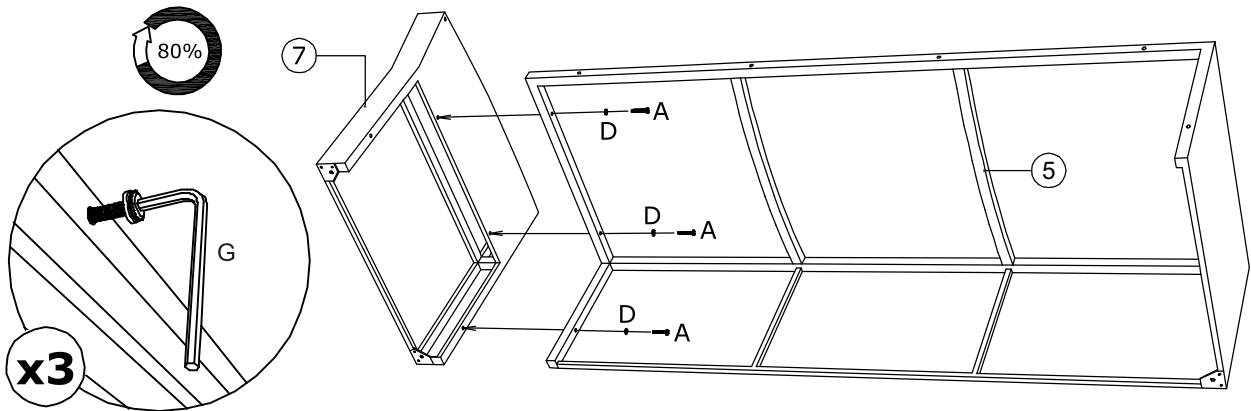

STEP 7

A x 3 M6x40 mm	D x 3 Ø16x1 mm	G x 1 4 mm