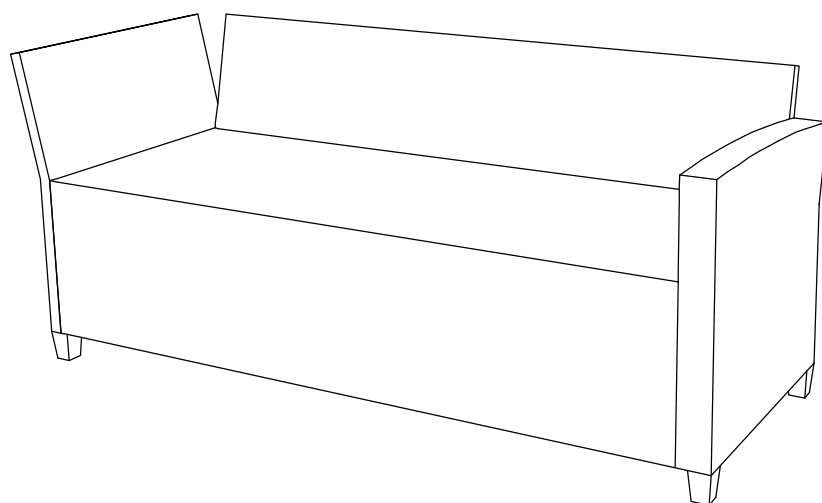

STEP 4

C x 4  M6x55 mm	E x 4  45x45x65 mm	G x 1  4 mm	
--	---	--	--

STEP 5

STEP 6

PARTS

Check that you've received
all parts listed below.

ASSEMBLY INSTRUCTIONS

FM80001GG-2 - OUTDOOR DINING 1 ARM SOFA