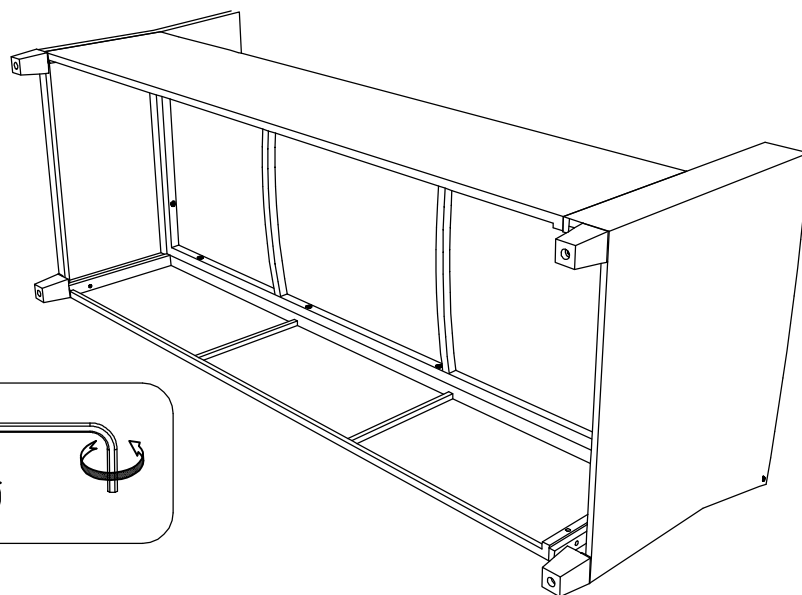

STEP 5

STEP 6