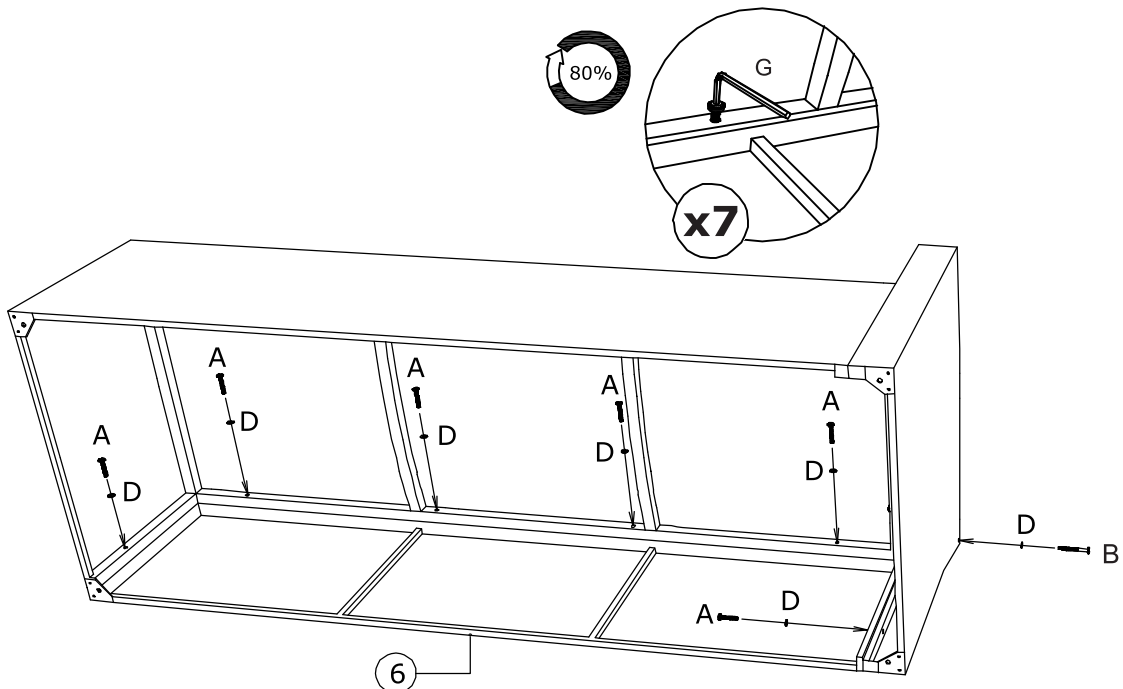

STEP 8

A x 6 M6x40 mm	B x 1 M6x110 mm	D x 7 Ø16x1 mm	G x 1 4 mm