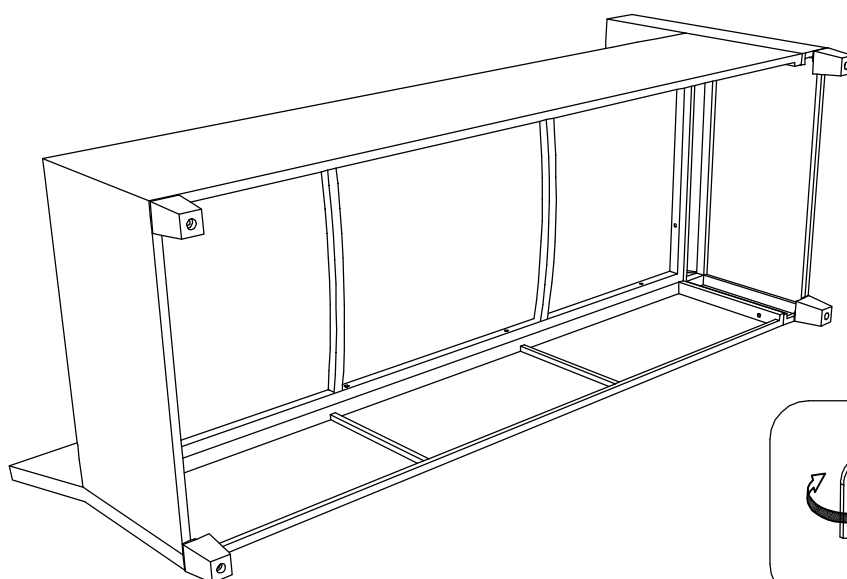

STEP 10

G x 1 4 mm