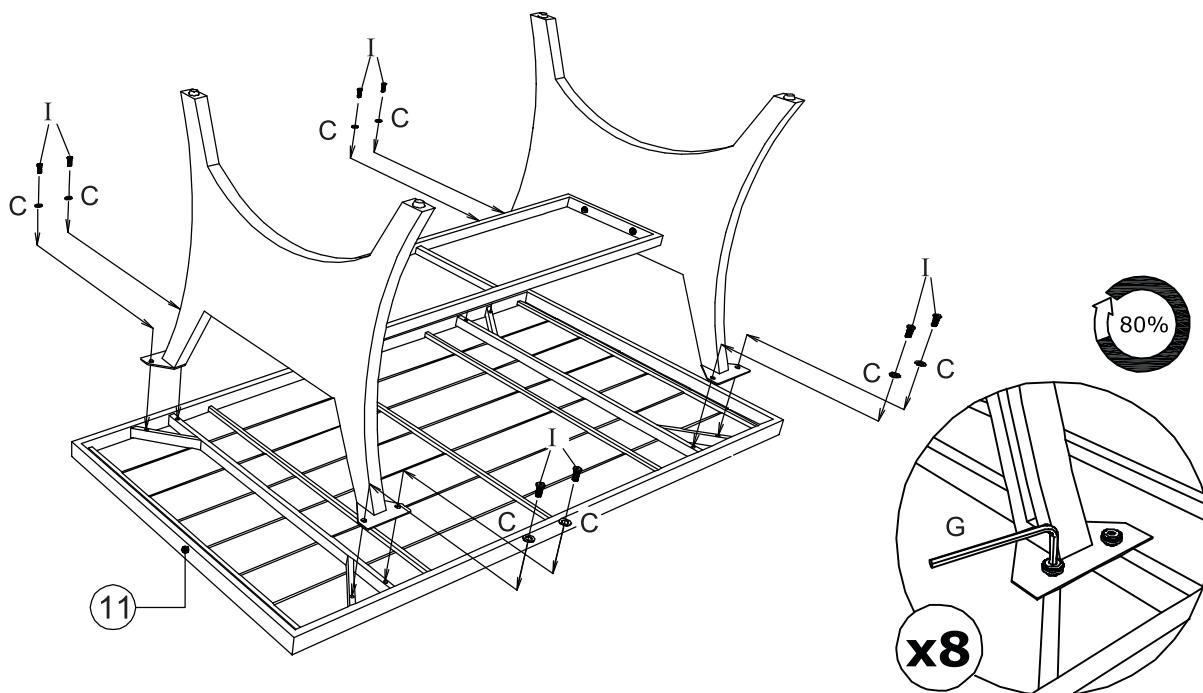

ASSEMBLY INSTRUCTIONS

FM80001GG-T - OUTDOOR DINING TABLE TOP

FM80001BB-T - OUTDOOR DINING TABLE TOP

10	11	12
		
2 pcs	1 pc	1 pc

HARDWARE

Check that you've received
all hardware listed below.

ASSEMBLY INSTRUCTIONS

FM80001GG-T - OUTDOOR DINING TABLE TOP

FM80001BB-T - OUTDOOR DINING TABLE TOP

A	D	G	I
			
M6x40 mm	Ø16x1 mm		M6x15 mm
4 pcs	12 pcs	1 pc	8 pcs

STEP 12

A x 2  M6x40 mm	C x 2  Ø16x1 mm	G x 1  4 mm	
--	--	---	--

STEP 13

A x 2  M6x40 mm	C x 2  Ø16x1 mm	G x 1  4 mm	
--	--	---	--

STEP 14

I x 8  M6x15 mm	C x 2  Ø16x1 mm	G x 1  4 mm	
--	--	---	--

STEP 15

G x 1  4 mm	
--	--

STEP 16

Need some help?