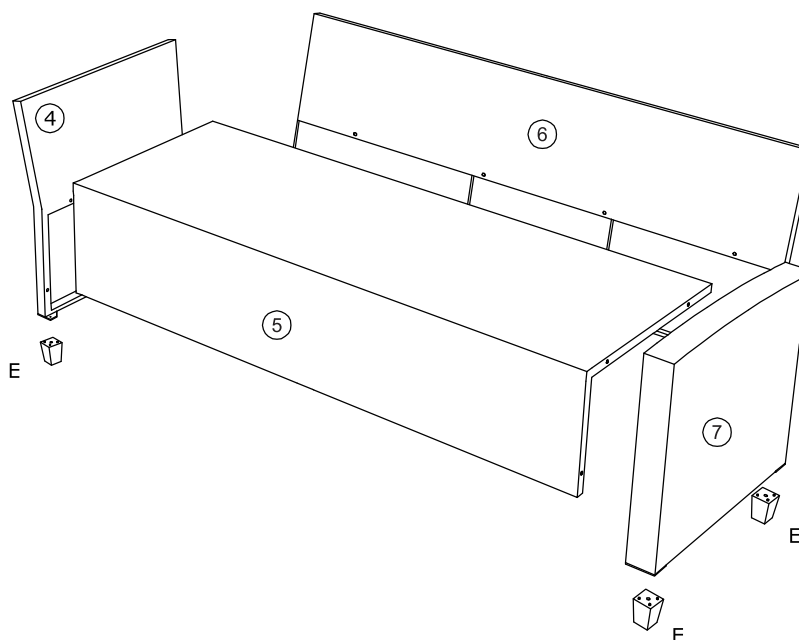

M6x30 mm
1 pc

Ⓘ

M6x15 mm
8 pcs

PARTS

Check that you've received
all parts listed below.

ASSEMBLY INSTRUCTIONS

FM80001GG-1 - OUTDOOR DINING SECT SOFA

FM80001BB-1 - OUTDOOR DINING SECT SOFA

4	5	6	7
			
1 pc	1 pc	1 pc	1 pc

HARDWARE

Check that you've received
all hardware listed below.

ASSEMBLY INSTRUCTIONS

FM80001GG-1 - OUTDOOR DINING SECT SOFA

FM80001BB-1 - OUTDOOR DINING SECT SOFA

A	B	C	D
			
M6x40 mm	M6x110 mm	M6x55 mm	Ø16X1 mm
12 pcs	1 pc	4 pcs	14 pcs