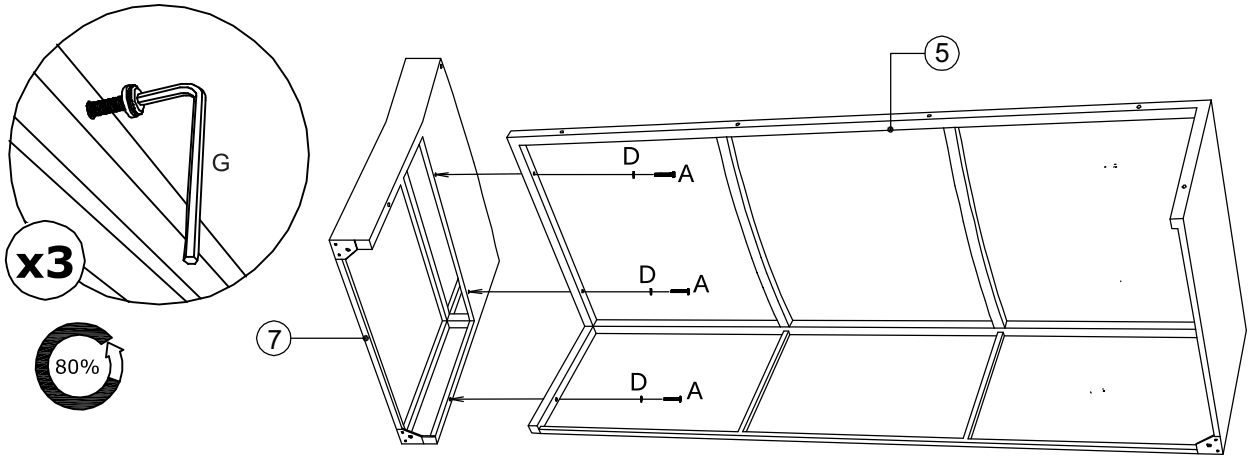

4	5	6	7
			
1 pc	1 pc	1 pc	1 pc

HARDWARE

Check that you've received
all hardware listed below.

ASSEMBLY INSTRUCTIONS

FM80001GG-1 - OUTDOOR DINING SECT SOFA

FM80001BB-1 - OUTDOOR DINING SECT SOFA

A	B	C	D
			
M6x40 mm	M6x110 mm	M6x55 mm	Ø16X1 mm
12 pcs	1 pc	4 pcs	14 pcs

E	G	H
		
		M6x30 mm
4 pcs	1 pc	1 pc

STEP 1

A x 3  M6x40 mm	D x 3  Ø16X1 mm	G x 1  4 mm	
--	--	--	--

STEP 2

A x 3  M6x40 mm	D x 3  Ø16X1 mm	G x 1  4 mm	
--	--	--	--

STEP 3

A x 6  M6x40 mm	H x 1  M6 x 30 mm	B x 1  M6x110 mm	D x 8  Ø16X1 mm	G x 1  4 mm
--	--	---	--	--