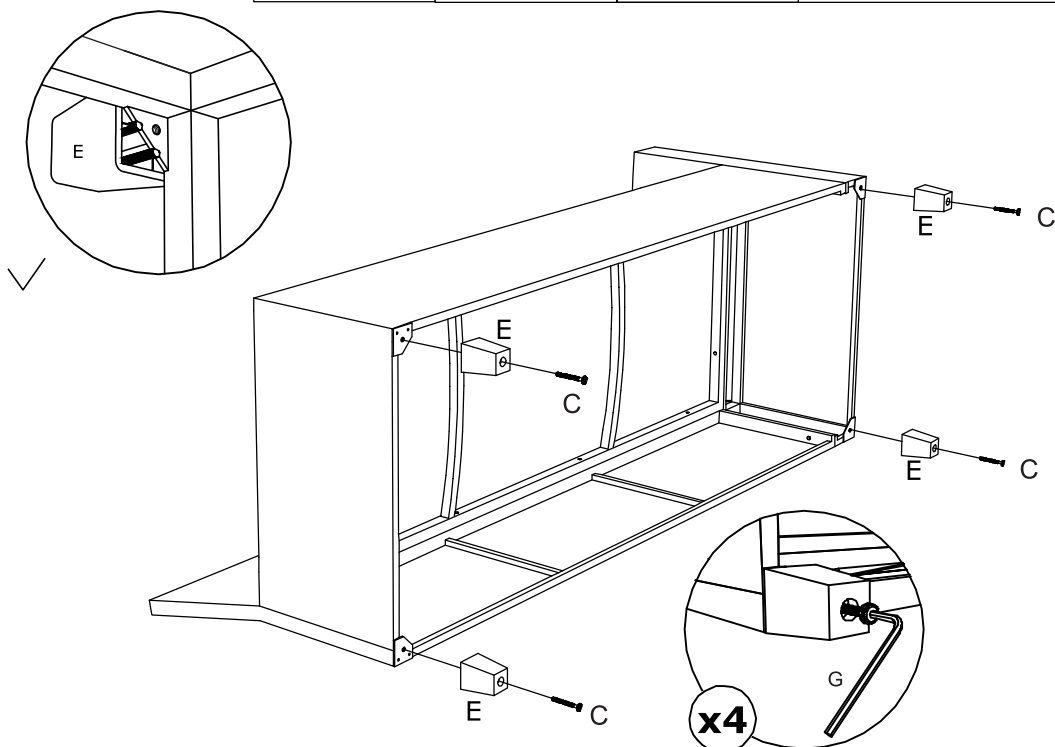

HARDWARE

Check that you've received
all hardware listed below.

ASSEMBLY INSTRUCTIONS

FM80001GG-2 - OUTDOOR DINING SECT SOFA

FM80001BB-2 - OUTDOOR DINING SECT SOFA

A	B	C	D	E	G
					
M6x40 mm	M6x110 mm	M6x55 mm	Ø16X1 mm		
9 pcs	1 pc	4 pcs	10 pcs	4 pcs	1 pc

STEP 7

A x 3  M6x40 mm	D x 3  Ø16x1 mm	G x 1  4 mm	
--	--	--	--

STEP 8

A x 6  M6x40 mm	B x 1  M6x110 mm	D x 7  Ø16x1 mm	G x 1  4 mm	
--	---	--	--	--

STEP 9

C x 4  M6x55 mm	E x 4 	G x 1  4 mm	
--	--	---	--

STEP 10