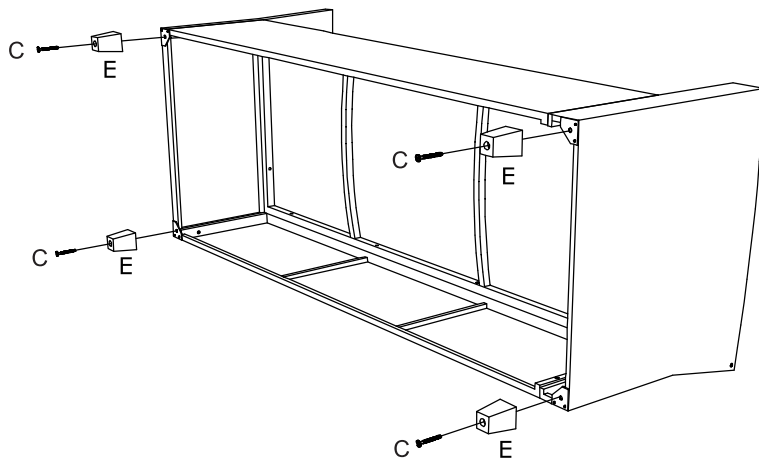

STEP 4

C x 4 M6x55 mm	E x 4 45x45x65 mm	G x 1 4 mm