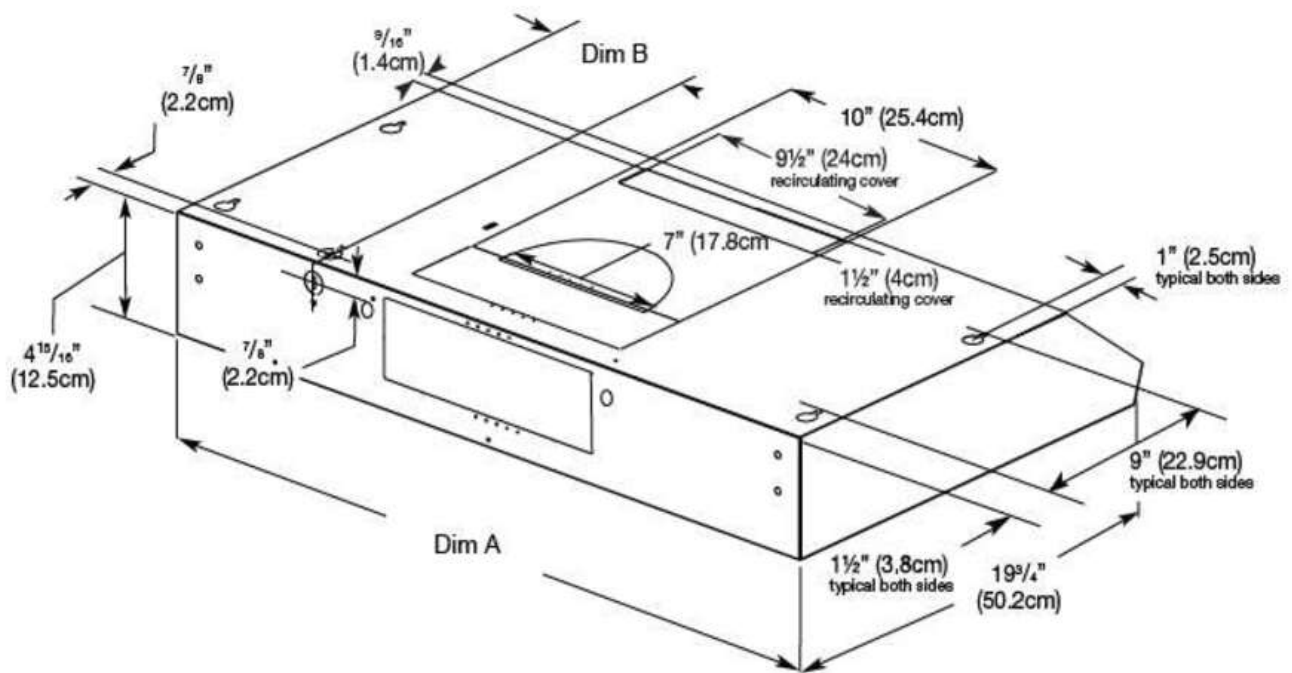

### Dimensions and Volume

Height	5"
Width	30"
Depth	18 5/8"

### Installation Diagram

	Dim A	Dim B
FCVW3025AS	30" (76.2 cm)	6 9/16" (16.7 cm)