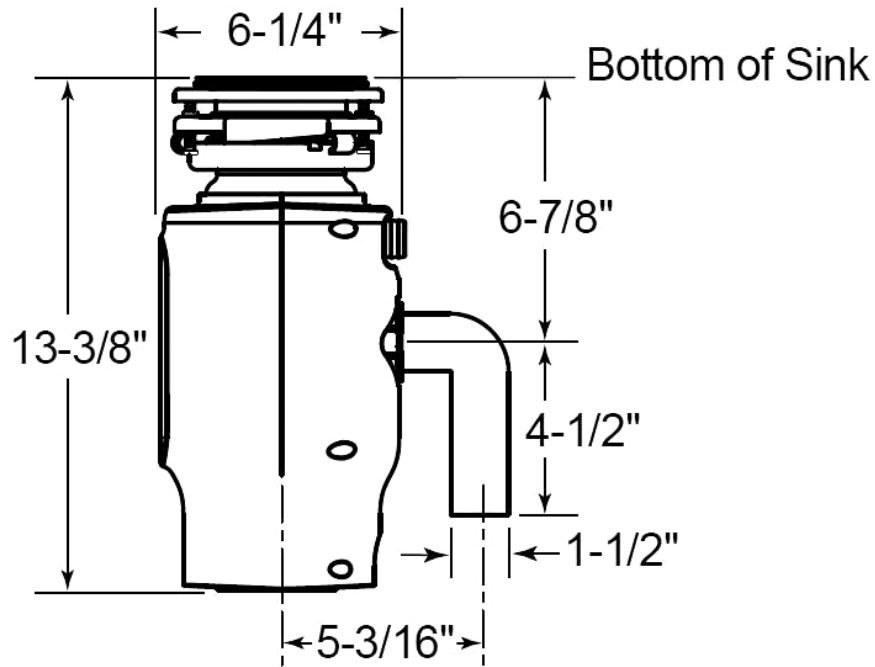

### DISPOSALL® FOOD WASTE DISPOSER DIMENSIONS (IN INCHES)

INLET/OUTLET DIAMETERS	
Dishwasher inlet diameter (in.)	3/4
Drain outlet diameter (in.)	1-1/2

POWER/RATINGS	
Power Connection	Line Cord; Can be removed for hardwired installation
Volts/Hertz/Amps	120 V/60 Hz/4.5 A