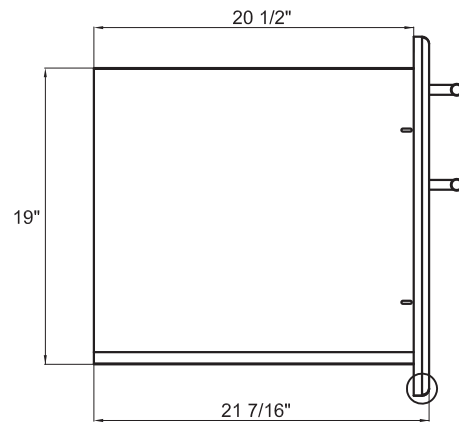

**MODEL:
XOG19DRAWER**

**PRO-GRADE LUXURY
DOUBLE DRAWER**

**19
INCH**

Overall Dimensions

Width	Height	Depth
19 1/4	23	21 7/16

Cut - Out Dimensions

Width	Height	Depth
17 1/2	19	20 5/8