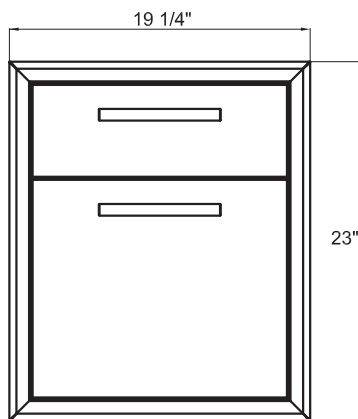

**MODEL:
XOG19DRAWER**

**PRO-GRADE LUXURY
DOUBLE DRAWER**

**19
INCH**

Overall Dimensions

Width	Height	Depth
19 1/4	23	21 7/16

Cut - Out Dimensions

Width	Height	Depth
17 1/2	19	20 5/8