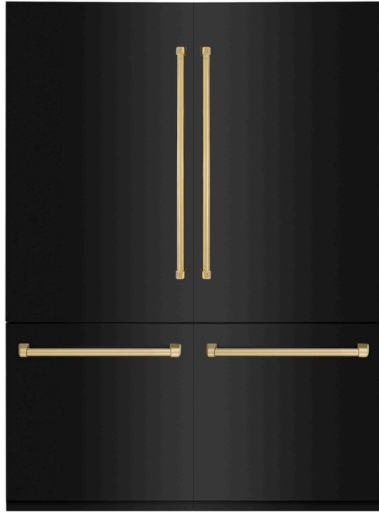

ZLINE Autograph Edition 60" 32.2 cu. ft. Built-in 4-Door French Door Refrigerator with Internal Water and Ice Dispenser in Black Stainless Steel with Polished Gold Accents (RBIVZ-BS-60-G)

ZLINE
ATTAINABLE LUXURY®

INTRODUCTION

Luxury isn't meant to be left desired - it's meant to be attainable. Designed in Lake Tahoe, USA, the ZLINE Autograph Edition 60" 32.2 cu. ft. Built-in 4-Door French Door Refrigerator with Internal Water and Ice Dispenser in Black Stainless Steel with Polished Gold Accents (RBIVZ-BS-60-G) provides a professional culinary experience by pairing best-in-class freshness with a modern style. Achieve ZLINE Attainable Luxury® excellence with innovative technology designed to enhance your kitchen's capability.